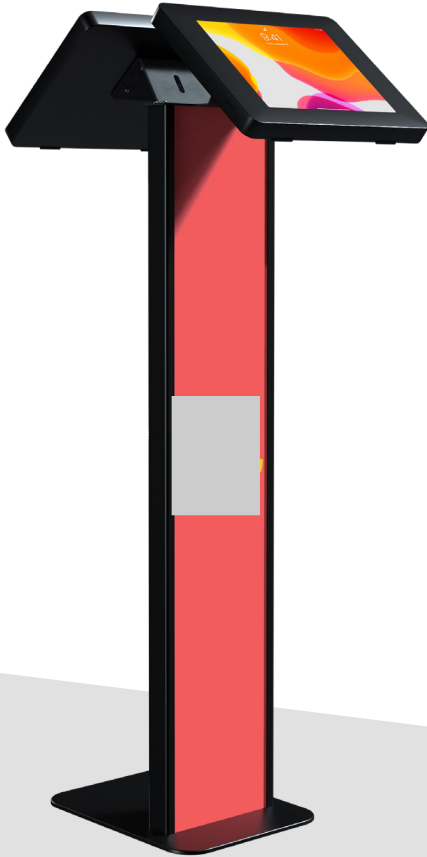

Premium Dual Enclosure Locking Floor Stand Kiosk with Graphic Card Slot (Black) For 9"-11" Tablets

Features:

- Heavy-duty Security Enclosure
- Durable steel body
- Scratch protected padding on weighted base
- Perfect for reception desks, waiting rooms, retail stores, grocery stores and more
- Customization slots in the front and back of floor stand
- ADA Compliant
- Compatible with 10.2-inch (7th Generation), 11-inch iPad Pro (2018), iPad Air 3 (2019), iPad Gen. 5 (2017), iPad Gen. 6 (2018), iPad Air Gen. 1-2, iPad Pro 10.5, Galaxy Tab A 9.7", Galaxy Tab S2 9.7", Galaxy Tab S3 9.7", Galaxy Tab 3 10.1", and Galaxy Tab 4 10.1", Galaxy Tab A 10.1" (2019), Lenovo Tab 4, Surface Go, Galaxy Tab S5E, Samsung S6

Specifications:

- Dimensions: 48" x 13.5" x 16"
- Base dimensions: 13.5" x 16"
- Weight: 30.52 lbs.

Package includes:

- (2) Security Enclosure for tablets 9-11"
- (1) Stand body
- (2) Keys
- (1) Set of hardware

The Premium Locking Floor makes any office, retail or grocery store look more professional and welcoming. The heavy-duty and secured Dual Enclosure ensemble protects your tablet from theft with a lock and key while simultaneously serving two customers. The enclosure is designed to allow full access to your tablet's charge ports and front camera while foam pads make the enclosure virtually universal for any 9-11" tablets. Standing at 48 inches tall, this heavy-duty floor stand is ADA compliant, offers the option for customization through front and back slots and boasts a weighted base equipped with slip and scratch resistant padding.