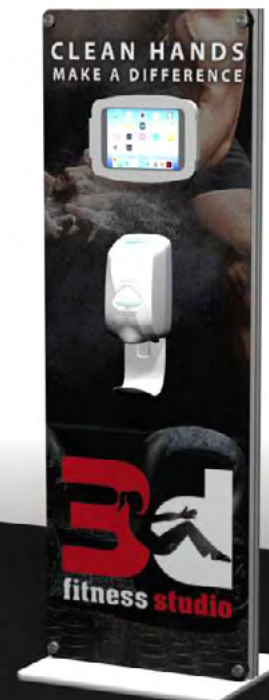

Fit (2)qty into
1 portable
wheeled case