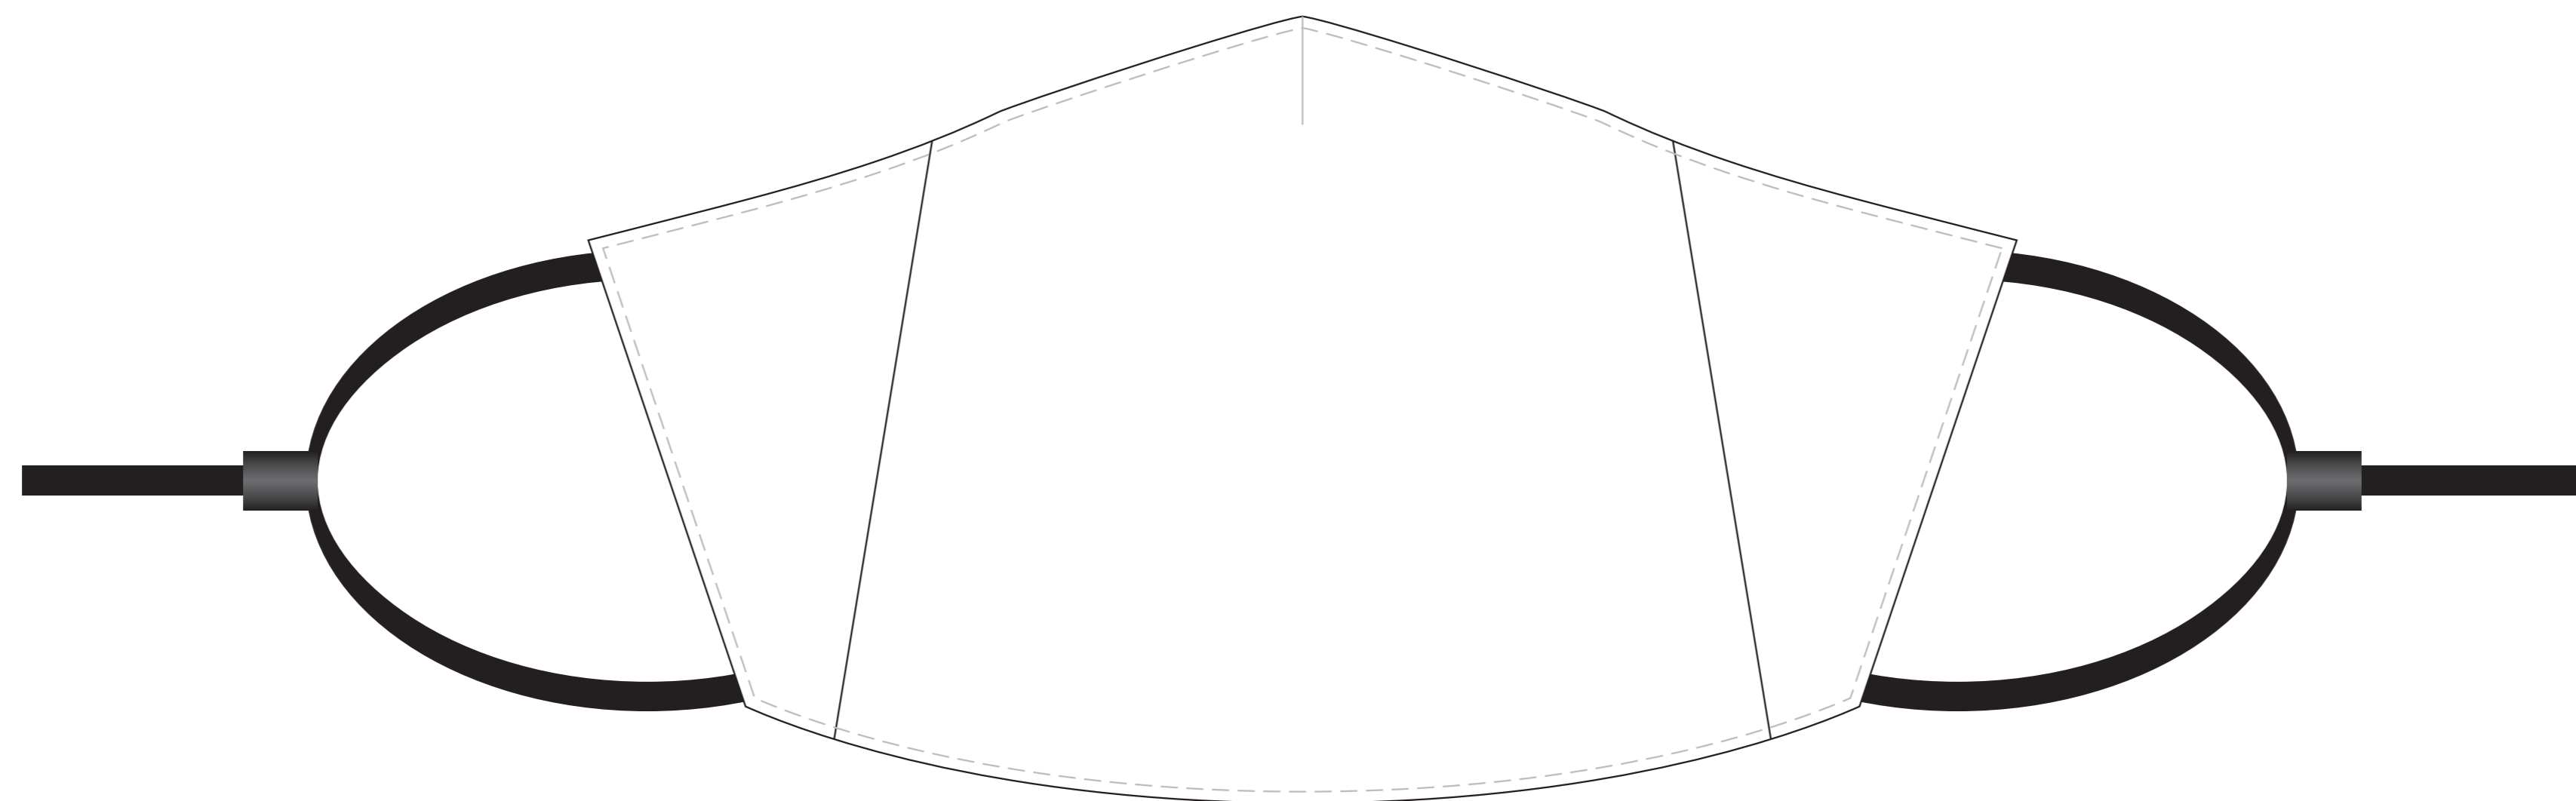

 Double Wire Nose Bridge Bar

Size: 8.5 x 5.25 inch