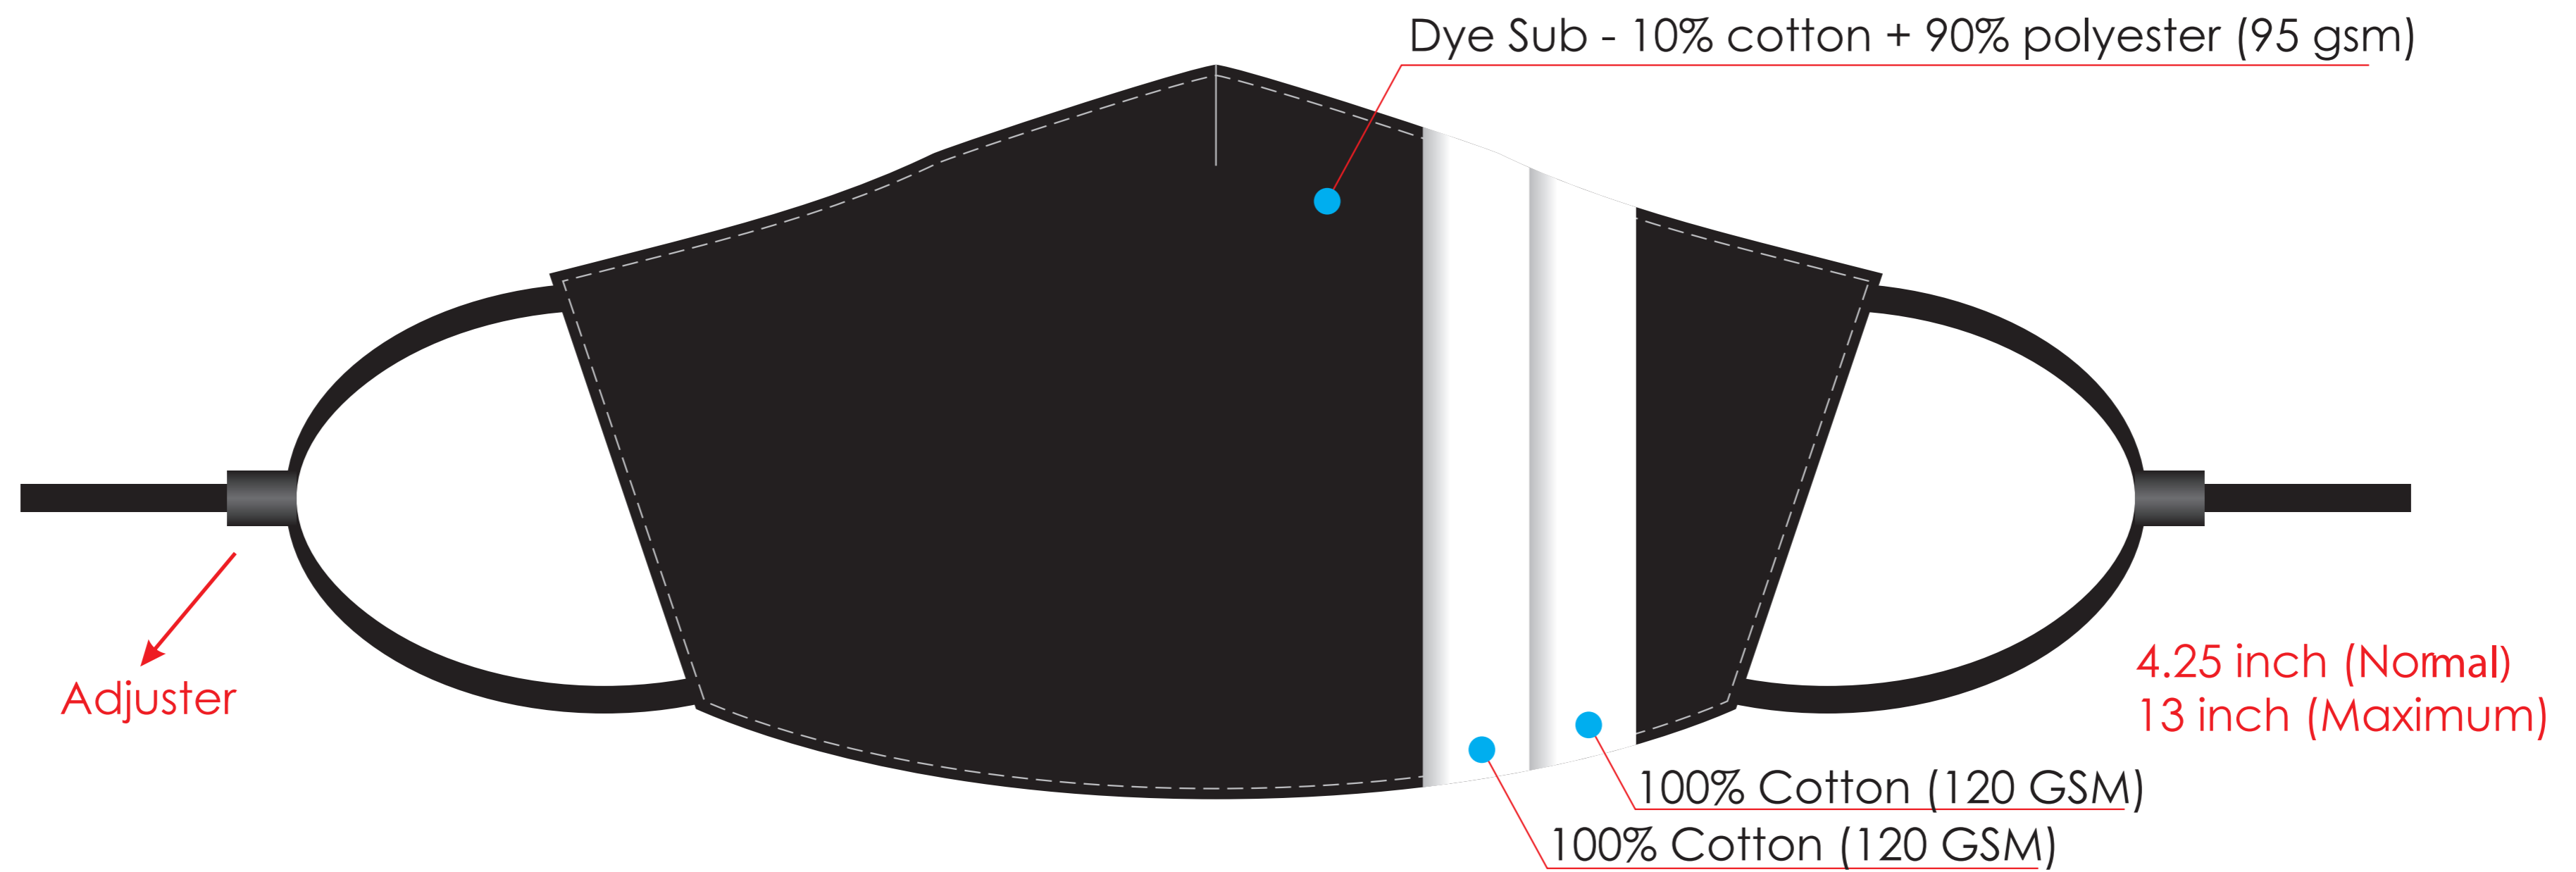

 Double Wire Nose Bridge Bar

Size: 8.5 x 5.25 inch