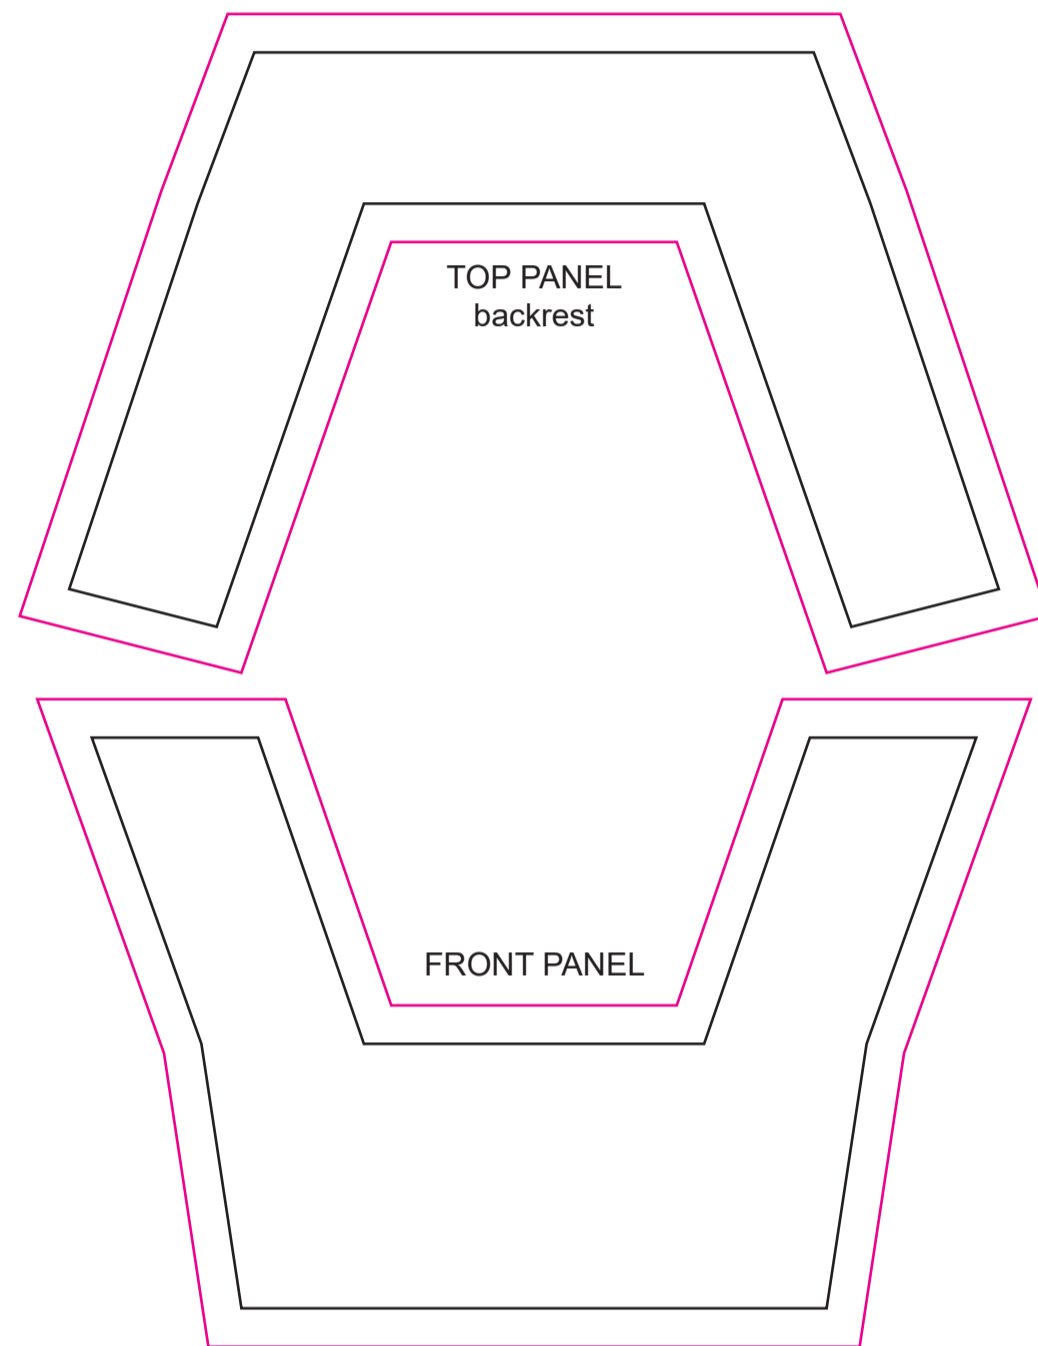

CUSTOM INFLATABLE FURNITURE

SCALE 10%
OF ACTUAL SIZE

- PMS C
- PMS C

OTTOMAN

CHAIR

SOFA