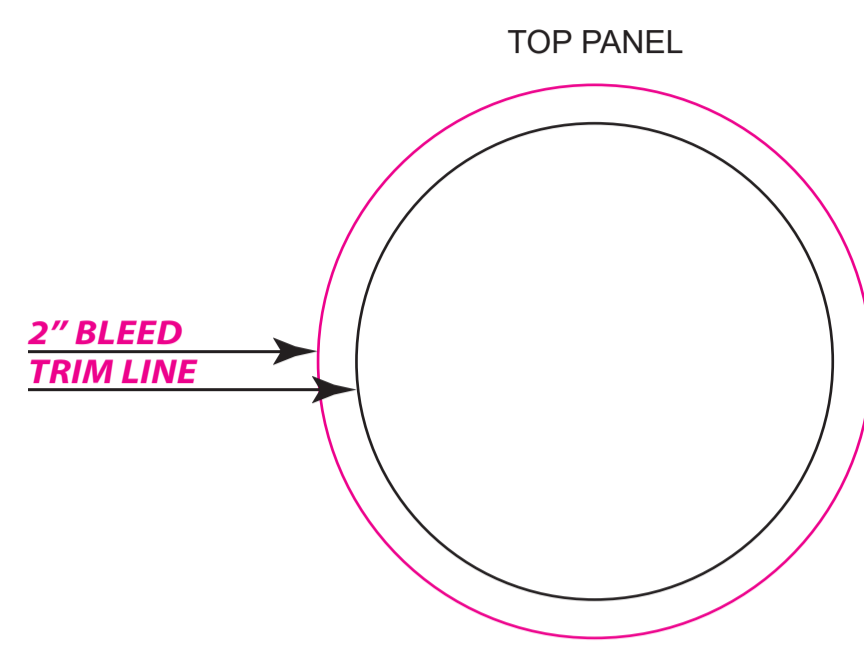

CUSTOM INFLATABLE FURNITURE

SCALE 10%
OF ACTUAL SIZE

- PMS C
- PMS C

OTTOMAN

CHAIR

SOFA