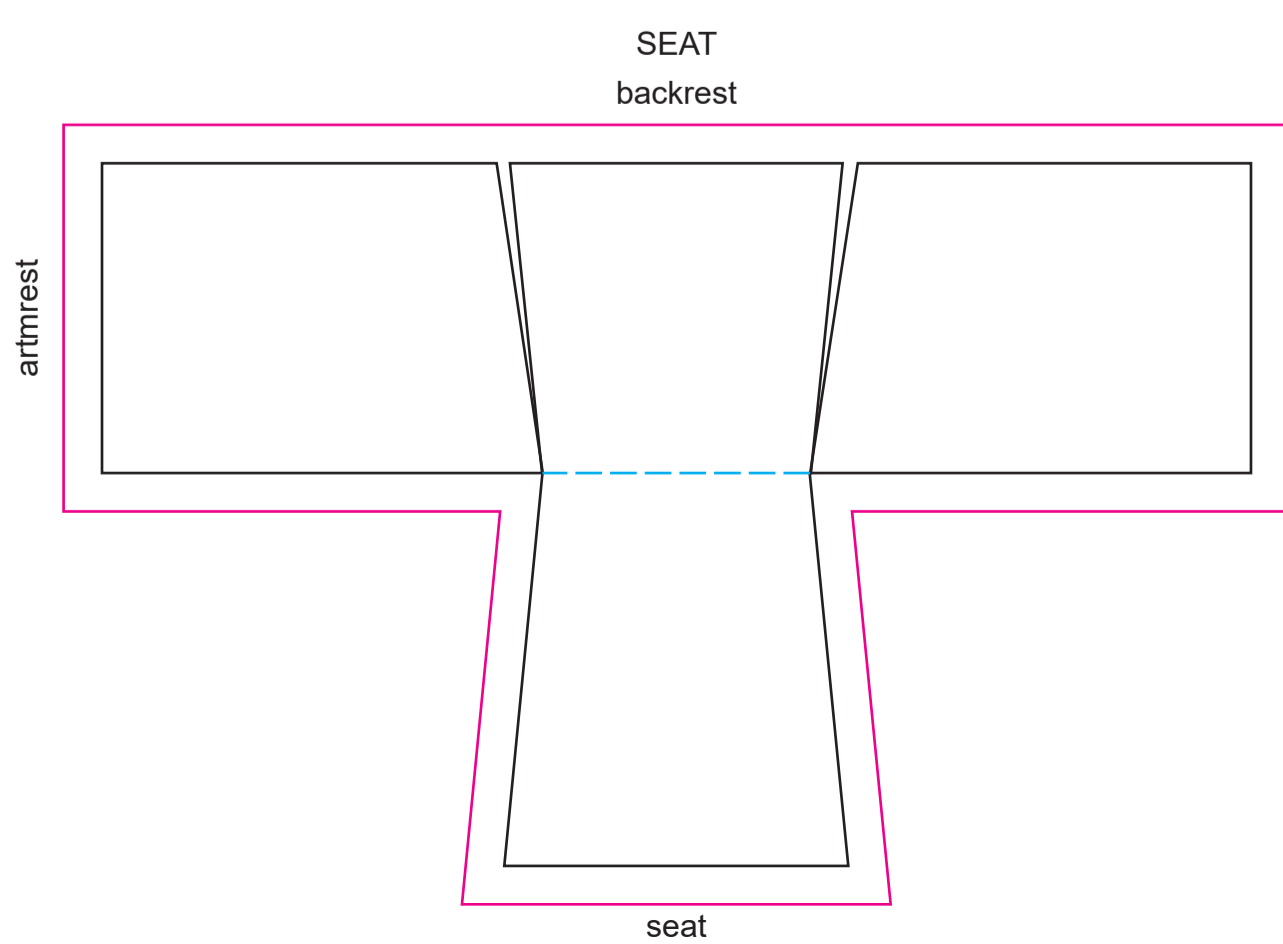

CUSTOM INFLATABLE FURNITURE

SCALE 10%
OF ACTUAL SIZE

- PMS C
- PMS C

OTTOMAN

CHAIR

SOFA