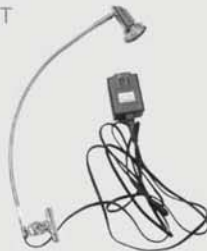

EZ TUBE LED LIGHT

Product Code:
 EZT-LEDLIGHT
 Shipping Dimensions:
 6" x 6" x 24"
 Weight: 3 lbs
 Application:
 EZ Tube Displays

ASPEN SMALL LIGHT

Product Code: AF-LIGHTSM
 Dimensions: 4" x 4" x 20"
 Weight: 2 lbs
 Application:
 Aspen Fabric Frame

ASPEN LED LARGE LIGHT

Product Code: AF-LIGHTLG
 Dimensions: 6" x 6" x 24"
 Weight: 2 lbs
 Application:
 Aspen Fabric Frame

T135 LED LIGHT

Product Code: T135
 Weight: 2 lbs
 Application:
 Pop Up Display
 Fabric Pop Up
 Tahoe Displays
 Aspen Displays

CLAMP LIGHT

Product Code: CLIGHT
 Dimensions:
 6" x 6" x 24"
 Weight: 2 lbs
 Application:
 L Banner Stand
 Retractable Banners

CLAMP LED LIGHT

Product Code: CLEDLIGHT
 Dimensions:
 6" x 6" x 24"
 Weight: 2 lbs
 Application:
 L Banner Stand
 Retractable Banners

VEGAS LIGHT

Product Code: VLIGHT
 Dimensions:
 4" x 4" x 20"
 Weight: 2 lbs
 Application:
 Pop Up Displays
 Ready Pop Displays

SILVER LIGHT

Product Code: SLIGHT
 Cord: 8.6ft
 50W
 Dimensions:
 4" x 4" x 20"
 Weight: 2 lbs
 Application:
 Retractable Banners