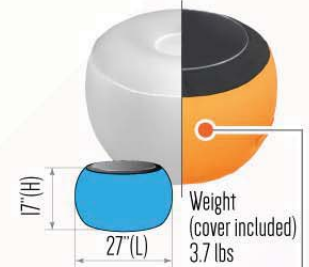

CUSTOM INFLATABLE FURNITURE

Air'Lounge Furniture Options Available:

SINGLE CHAIR Convenient Size for Simple Portability

SOFA Seats 3 People Comfortably

OTTOMAN CONVERTIBLE COFFEE TABLE (with Plexiglas sheet)