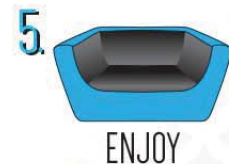

CUSTOM INFLATABLE FURNITURE

air LOUNGE

CUSTOMIZABLE INFLATABLE DESIGNS

TO HIGHLIGHT YOUR BRAND

A Distinctive Branding Solution for Every Event

Air'Lounge - DESIGNED TO CREATE MEMORABLE IMPRESSIONS

This modern collection of inflatable furniture mixes comfort with a high-end design to bring attention to your brand and create memorable entertainment at all your events. Explore new heights of branding and exposure that will surely leave a lasting impression. Whether it is a small event or a large event, our unique line of inflatable furniture will provide an enjoyable ambiance and help you connect with the people.