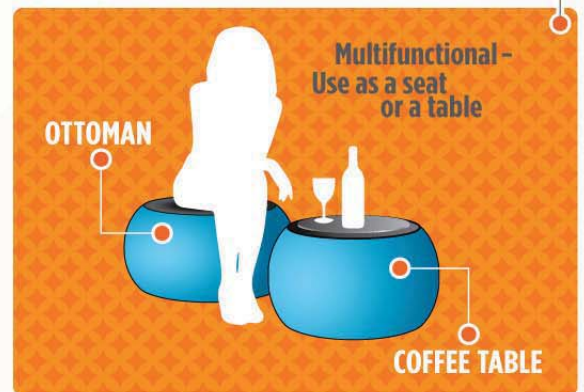

CUSTOM INFLATABLE FURNITURE

Air'Lounge Furniture Options Available:

SINGLE CHAIR Convenient Size for Simple Portability

SOFA Seats 3 People Comfortably

OTTOMAN CONVERTIBLE COFFEE TABLE (with Plexiglas sheet)

Top Features

- **Customizable** neoprene covers for unique personalization
- **Strongest** material composition in the market (.45mm TPU)
- **Light weight** and completely portable
- **Fast setup** only 3 minutes
- Can be used under multiple terrains and weather conditions – **water retardant** neoprene covers

Fast Setup for Simplified Usage

Each one of our inflatable designs is lightweight and completely portable. It only takes 3 minutes to setup and only one minute to add the cover! When folded, the inflatable furniture can fit in any regular luggage and can be easily carried on board. It requires very little maintenance and can be easily cleaned after each event.