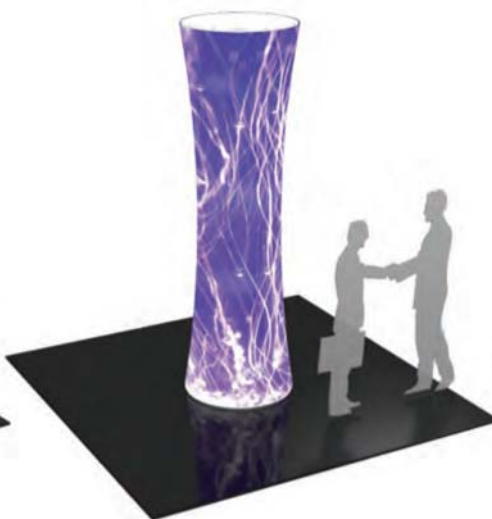

FORMULATE FUNNELS

Whether you are looking for a way to draw attention and captivate your audience at a tradeshow, special event, or in a permanent environment, these tension fabric architectural structures are designed to impress.

Versatile Formulate Funnels transform any environment through form, fabric and lighting. Formulate Funnels have an hourglass shape, come in 20ft, 16ft and 12ft heights and have 8ft diameters at the top and 3½ft diameters at the bottom. Funnels feature a heavy-duty, wooden base and silver powder coated truss interior to create a dynamic, towering structure that commands attention. Fabric graphics feature a zipper at the top and a silicone edge at the bottom for easy assembly. Accent LED light kits are not included, but can be purchased a la carte to add a glow within the funnel structures.

Custom sizes also available.

20' FUNNEL

16' FUNNEL

12' FUNNEL

FORMULATE TOWERS

Mix and match the Formulate line of towers to add architecture and drama to any event or interior space. Round and square towers come in 12ft, 10ft and 8ft heights and 3ft square/diameters at the tops and bottoms. They combine the latest developments in fabric printed technology with aluminum tube frames to add dimension, décor and sculpture to any event, stage set, tradeshow booth or interior space. Formulate towers accommodate internal LED lighting. Accent LED light kits are not included, but can be purchased a la carte to add a glow within the structures.

Custom sizes also available.

12' SQUARE TOWER

10' SQUARE TOWER

8' SQUARE TOWER

12' ROUND TOWER

10' ROUND TOWER

8' ROUND TOWER