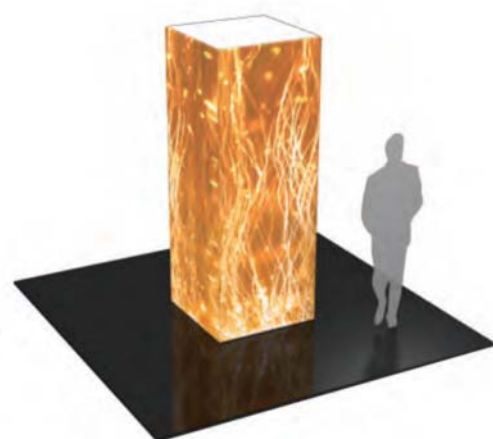

Versatile Formulate Funnels transform any environment through form, fabric and lighting. Formulate Funnels have an hourglass shape, come in 20ft, 16ft and 12ft heights and have 8ft diameters at the top and 3½ft diameters at the bottom. Funnels feature a heavy-duty, wooden base and silver powder coated truss interior to create a dynamic, towering structure that commands attention. Fabric graphics feature a zipper at the top and a silicone edge at the bottom for easy assembly. Accent LED light kits are not included, but can be purchased a la carte to add a glow within the funnel structures.

Custom sizes also available.

20' FUNNEL

16' FUNNEL

12' FUNNEL

FORMULATE TOWERS

Mix and match the Formulate line of towers to add architecture and drama to any event or interior space. Round and square towers come in 12ft, 10ft and 8ft heights and 3ft square/diameters at the tops and bottoms. They combine the latest developments in fabric printed technology with aluminum tube frames to add dimension, décor and sculpture to any event, stage set, tradeshow booth or interior space. Formulate towers accommodate internal LED lighting. Accent LED light kits are not included, but can be purchased a la carte to add a glow within the structures.

Custom sizes also available.

12' SQUARE TOWER

10' SQUARE TOWER

8' SQUARE TOWER

12' ROUND TOWER

10' ROUND TOWER

8' ROUND TOWER