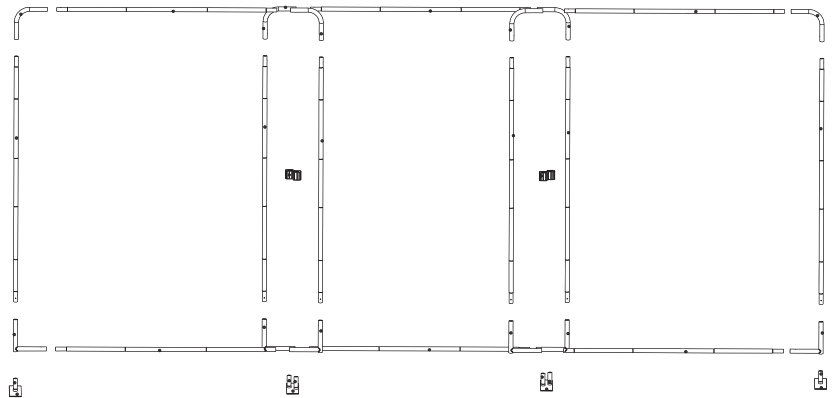

20FT Waveline Media Display
single or double-sided

x1 WaveLine Media Orca 20ft Display with CA900 Counter and Mini Counter

OPTIONS 20FT WAVELINE Media Display

WLM-ORCA A -K	w230.2 x h89.9"
WLM-ORCA A -DK	w230.2 x h89.9"
WLM-ORCA B -K	w230.2 x h104.6"
WLM-ORCA B -DK	w230.2 x h104.6"
WLM-ORCA C -K	w230.2 x h104.6"
WLM-ORCA C -DK	w230.2 x h104.6"

LIGHTWEIGHT
ALUMINUM
SNAP-LOCK
FRAME »

SINGLE OR
DOUBLE-
SIDED ZIP
ON GRAPHIC »

THIS ULTRA
BRIGHT LED
LIGHT ONLY
USES 5 w »

L4000C
LED Spotlight
Las Vegas Approved

Hard Shipping Case converts into podium

Fits all WaveLine media 10ft & 20ft displays. Add a graphic wrap and convert your case into a podium.

CA900 w16 x h39 x d27.5"

Media Frame w79xh88.9"
WL-2000N

Media Support Feet
WL-RS

Media Support Feet
WL-LS

Media Support Feet
WL-ES

Assembly Plan