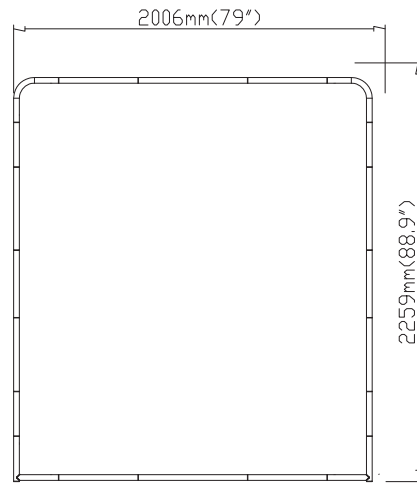

20FT Waveline Media Display
single or double-sided

x1 WaveLine Media Orca 20ft Display with CA900 Counter and Mini Counter

OPTIONS 20FT WAVELINE Media Display

WLM-ORCA A -K	w230.2 x h89.9"
WLM-ORCA A -DK	w230.2 x h89.9"
WLM-ORCA B -K	w230.2 x h104.6"
WLM-ORCA B -DK	w230.2 x h104.6"
WLM-ORCA C -K	w230.2 x h104.6"
WLM-ORCA C -DK	w230.2 x h104.6"

LIGHTWEIGHT
ALUMINUM
SNAP-LOCK
FRAME »

SINGLE OR
DOUBLE-
SIDED ZIP
ON GRAPHIC »

THIS ULTRA
BRIGHT LED
LIGHT ONLY
USES 5 w »

L4000C
LED Spotlight
Las Vegas Approved

Hard Shipping Case converts into podium

Fits all WaveLine media 10ft & 20ft displays. Add a graphic wrap and convert your case into a podium.

CA900 w16 x h39 x d27.5"

Media Frame w79xh88.9"
WL-2000N

Media Support Feet
WL-RS

Media Support Feet
WL-LS

Media Support Feet
WL-ES

Assembly Plan