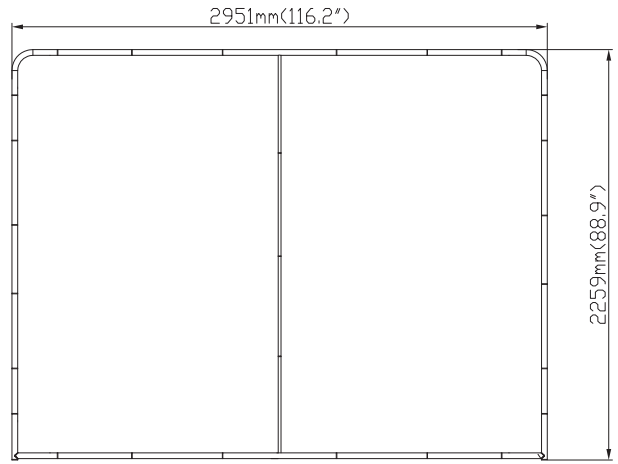

20FT Waveline Media Display
single or double-sided

x1 Waveline Media Dolphin 20ft Display with CA900 Counter

OPTIONS

20FT WAVELINE Media Display

WLM-DOLPHIN A -K	w229 x h89.9"
WLM-DOLPHIN A -DK	w229 x h89.9"
WLM-DOLPHIN B -K	w229 x h104.6"
WLM-DOLPHIN B -DK	w229 x h104.6"
WLM-DOLPHIN C -K	w229 x h104.6"
WLM-DOLPHIN C -DK	w229 x h104.6"

LIGHTWEIGHT
ALUMINUM
SNAP-LOCK
FRAME »

SINGLE OR
DOUBLE-
SIDED ZIP
ON GRAPHIC »

THIS ULTRA
BRIGHT LED
LIGHT ONLY
USES 5 w »

L4000C
LED Spotlight
Las Vegas Approved

Hard Shipping Case converts into podium

Fits all WaveLine media 10ft & 20ft displays. Add a graphic wrap and convert your case into a podium.

CA900 w16 x h39 x d27.5"

Media Frame w116.2xh88.9"
WL-2000F

Media Support Feet
WL-LS

Media Support Feet
WL-ES

Assembly Plan