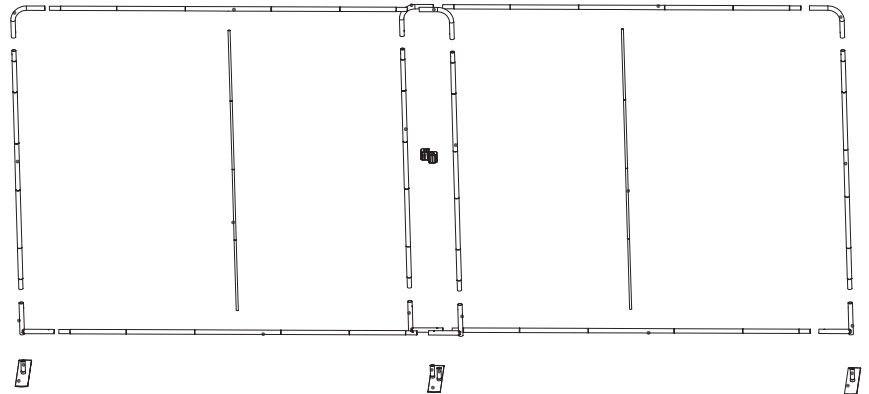

20FT Waveline Media Display
single or double-sided

x1 Waveline Media Dolphin 20ft Display with CA900 Counter

OPTIONS

20FT WAVELINE Media Display

WLM-DOLPHIN A -K	w229 x h89.9"
WLM-DOLPHIN A -DK	w229 x h89.9"
WLM-DOLPHIN B -K	w229 x h104.6"
WLM-DOLPHIN B -DK	w229 x h104.6"
WLM-DOLPHIN C -K	w229 x h104.6"
WLM-DOLPHIN C -DK	w229 x h104.6"

CA900 w16 x h39 x d27.5"

Media Frame w116.2xh88.9"
WL-2000F

Media Support Feet
WL-LS

Media Support Feet
WL-ES

Assembly Plan