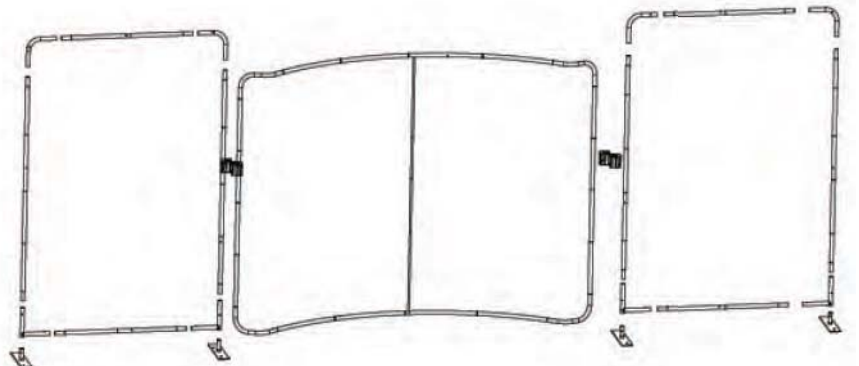

airbornevisuals

WAVELINE MEDIA CARIBBEAN

Tension Fabric Graphic Displays
Three Section Display

The future of large affordable marketing displays is here. The Waveline Media is built with a simple and lightweight, yet strong, aluminum tubing zipped inside a wrinkle-resistant polyester fabric graphic print. Sets up in 15-20m without tools to create a large surface area to display your brand or message. Single or double-sided.

20FT Waveline Media Display
single or double-sided

x1 Waveline Media Caribbean 20ft Display with CA900 Counter

OPTIONS
20FT WAVELINE Media Display

- WLM-CARIBBEAN A -K w220.7 x h88.9"
- WLM-CARIBBEAN A -DK w220.7 x h88.9"
- WLM-CARIBBEAN C -K w220.7 x h103.6"
- WLM-CARIBBEAN C -DK w220.7 x h103.6"

LIGHTWEIGHT ALUMINUM SNAP-LOCK FRAME »

SINGLE OR DOUBLE-SIDED ZIP ON GRAPHIC »

THIS ULTRA BRIGHT LED LIGHT ONLY USES 5w »

L4000C
LED Spotlight
Las Vegas Approved

Hard Shipping Case
converts into podium

Fits all WaveLine media 10ft & 20ft
displays. Add a graphic wrap and
convert your case into a podium.

CA900 w16 x h39 x d27.5"

Media Frame w57xh88.9"
WL-2000E

Media Frame w119.2xh88.9"
WL-43C

Media Support Feet
WL-ES

Assembly Plan