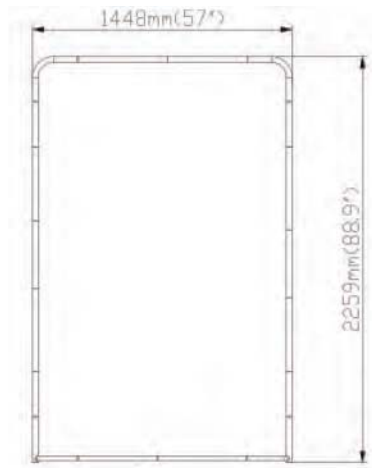

20FT Waveline Media Display
single or double-sided

x1 Waveline Media Caribbean 20ft Display with CA900 Counter

OPTIONS
20FT WAVELINE Media Display

- WLM-CARIBBEAN A -K w220.7 x h88.9"
- WLM-CARIBBEAN A -DK w220.7 x h88.9"
- WLM-CARIBBEAN C -K w220.7 x h103.6"
- WLM-CARIBBEAN C -DK w220.7 x h103.6"

LIGHTWEIGHT ALUMINUM SNAP-LOCK FRAME »

SINGLE OR DOUBLE-SIDED ZIP ON GRAPHIC »

THIS ULTRA BRIGHT LED LIGHT ONLY USES 5w »

L4000C
LED Spotlight
Las Vegas Approved

Hard Shipping Case
converts into podium

Fits all WaveLine media 10ft & 20ft
displays. Add a graphic wrap and
convert your case into a podium.

CA900 w16 x h39 x d27.5"

Media Frame w57xh88.9"
WL-2000E

Media Frame w119.2xh88.9"
WL-43C

Media Support Feet
WL-ES

Assembly Plan