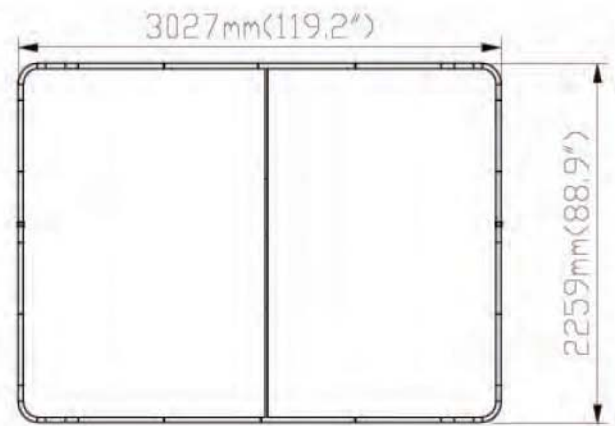

20FT Waveline Media Display
single or double-sided

x1 Waveline Media Caribbean 20ft Display with CA900 Counter

OPTIONS
20FT WAVELINE Media Display

- WLM-CARIBBEAN A -K w220.7 x h88.9"
- WLM-CARIBBEAN A -DK w220.7 x h88.9"
- WLM-CARIBBEAN C -K w220.7 x h103.6"
- WLM-CARIBBEAN C -DK w220.7 x h103.6"

LIGHTWEIGHT ALUMINUM SNAP-LOCK FRAME »

SINGLE OR DOUBLE-SIDED ZIP ON GRAPHIC »

THIS ULTRA BRIGHT LED LIGHT ONLY USES 5w »

L4000C
LED Spotlight
Las Vegas Approved

Hard Shipping Case
converts into podium

Fits all WaveLine media 10ft & 20ft
displays. Add a graphic wrap and
convert your case into a podium.

CA900 w16 x h39 x d27.5"

Media Frame w57xh88.9"
WL-2000E

Media Frame w119.2xh88.9"
WL-43C

Media Support Feet
WL-ES

Assembly Plan