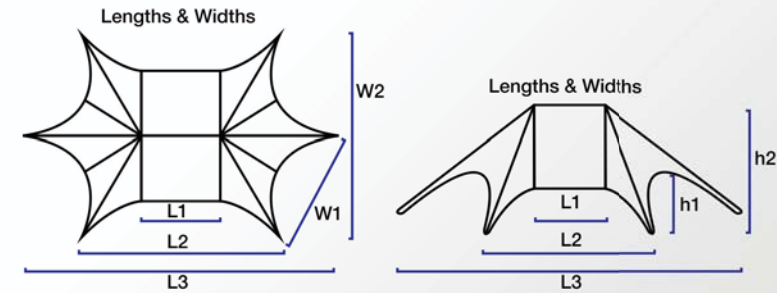

# THE SKY TENT, THE STAR OF YOUR EVENT

Sky Tent

• Available in a **SINGLE POLE** or **DOUBLE POLE**.

The Double Pole option provides a larger area for promoting your brand, while increasing the useable shade space inside.

## SINGLE POLE

	TOP WITH FULL DIGITAL PRINTING	TOP SOLID COLOR WITH NO GRAPHIC	WIDTH		HEIGHT	
	ITEM #		W1	W2	H1	H2
DIAM. 20 ft	STSP20PODS	STSP20PONP	10 ft	20 ft	7 ft	13 ft
DIAM. 26 ft	STSP26PODS	STSP26PONP	13 ft	26 ft	7 ft	17 ft
DIAM. 40 ft	STSP40PODS	STSP40PONP	20 ft	40 ft	7 ft	20 ft
DIAM. 52 ft	STSP52PODS	STSP52PONP	26 ft	52 ft	7 ft	20 ft

## DOUBLE POLE

	TOP WITH FULL DIGITAL PRINTING	TOP SOLID COLOR WITH NO GRAPHIC	WIDTH		HEIGHT		LENGTH		
	ITEM #		W1	W2	H1	H2	L1	L2	L3
54 ft x 34 ft TOP	STDP54PODS	STDP54PONP	20 ft	34 ft	7 ft	20 ft	14 ft	34 ft	54 ft
72 ft x 45 ft TOP	STDP72PODS	STDP72PONP	26 ft	45 ft	7 ft	20 ft	19 ft	45 ft	72 ft