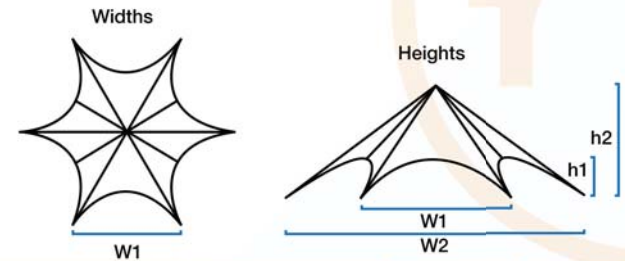

# THE SKY TENT, THE STAR OF YOUR EVENT

Sky Tent

• Available in a **SINGLE POLE** or **DOUBLE POLE**.

The Double Pole option provides a larger area for promoting your brand, while increasing the useable shade space inside.

## SINGLE POLE

	TOP WITH FULL DIGITAL PRINTING	TOP SOLID COLOR WITH NO GRAPHIC	WIDTH		HEIGHT	
	ITEM #		W1	W2	H1	H2
DIAM. 20 ft	STSP20PODS	STSP20PONP	10 ft	20 ft	7 ft	13 ft
DIAM. 26 ft	STSP26PODS	STSP26PONP	13 ft	26 ft	7 ft	17 ft
DIAM. 40 ft	STSP40PODS	STSP40PONP	20 ft	40 ft	7 ft	20 ft
DIAM. 52 ft	STSP52PODS	STSP52PONP	26 ft	52 ft	7 ft	20 ft

## DOUBLE POLE

	TOP WITH FULL DIGITAL PRINTING	TOP SOLID COLOR WITH NO GRAPHIC	WIDTH		HEIGHT		LENGTH		
	ITEM #		W1	W2	H1	H2	L1	L2	L3
54 ft x 34 ft TOP	STDP54PODS	STDP54PONP	20 ft	34 ft	7 ft	20 ft	14 ft	34 ft	54 ft
72 ft x 45 ft TOP	STDP72PODS	STDP72PONP	26 ft	45 ft	7 ft	20 ft	19 ft	45 ft	72 ft