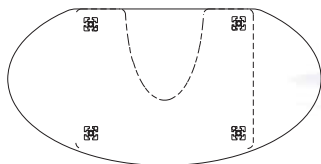

LC38H top dimension:
38" w x 21.5" d

base outside dimension: 29.5" w x 17" d x 38.5" h
inside dimension: 25.5" w x 12.25" d

panel dimensions: x2 20.625" w x 36.95" h
optional shelf: LC38H.shelf

door: 23.5" w x 36.5" h

Weight: 60 lbs
Cases: 0.75

LC1.T2.W top dimension:
41.5" w x 23.5" d

base outside dimension: 23.5" w x 18.5" d x 38.5" h
inside dimension: 19" w x 14" d

panel dimensions: x1 20" w x 36.95" h
x2 15" w x 36.95" h
includes: x1 2-piece column
x2 wings
x1 MM1 monitor mount (monitor not included)

door: 23.5" w x 36.5" h
optional shelf: LC1.shelf

Weight: 73 lbs
Cases: 1.0

LC1.T2,Plasma top dimension:
41.5" w x 23.5" d

base outside dimension: 23.5" w x 18.5" d x 38.5" h
inside dimension: 19" w x 14" d

panel dimensions: x1 20" w x 36.95" h
x2 15" w x 36.95" h
includes: x2 2-piece columns
x1 MM2 monitor mount (monitor not included)

door: 23.5" w x 36.5" h
optional shelf: LC1.shelf

Weight: 85 lbs
Cases: 1.0

LC1.T2.Nest top dimension:
41.5" w x 21" d

base outside dimension: 23.5" w x 18.5" d x 38.5" h
inside dimension: 19" w x 14" d

panel dimensions: x1 20" w x 36.95" h
x2 15" w x 36.95" h
optional shelf: LC1.shelf

door: 23.5" w x 36.5" h

Weight: 57 lbs
Cases: 0.75