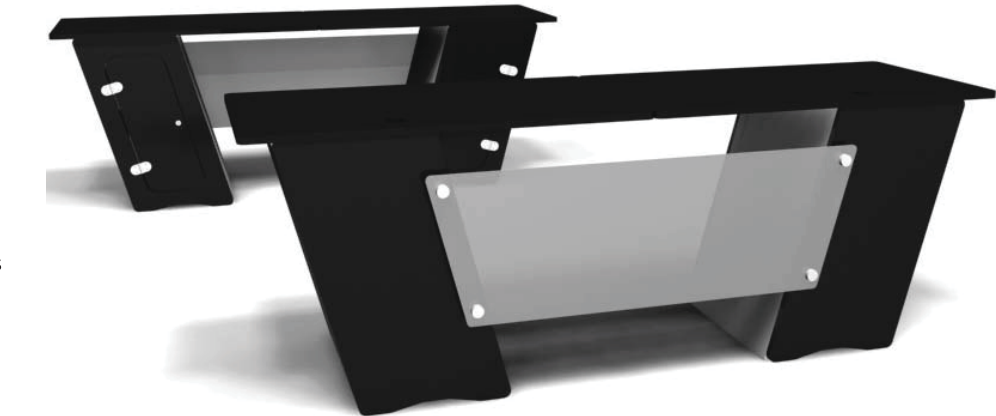

NLD1 81" w x 23.5" d x 29" h
includes 6 shelves
shelf dimensions:
x6 15" w x 19" d
Weight: 145 lbs
Case: 2.0

NLD2 76" w x 23.5" d x 38.5" h
includes 6 shelves
shelf dimensions:
x6 15" w x 19" d
Weight: 160 lbs
Case: 2.0