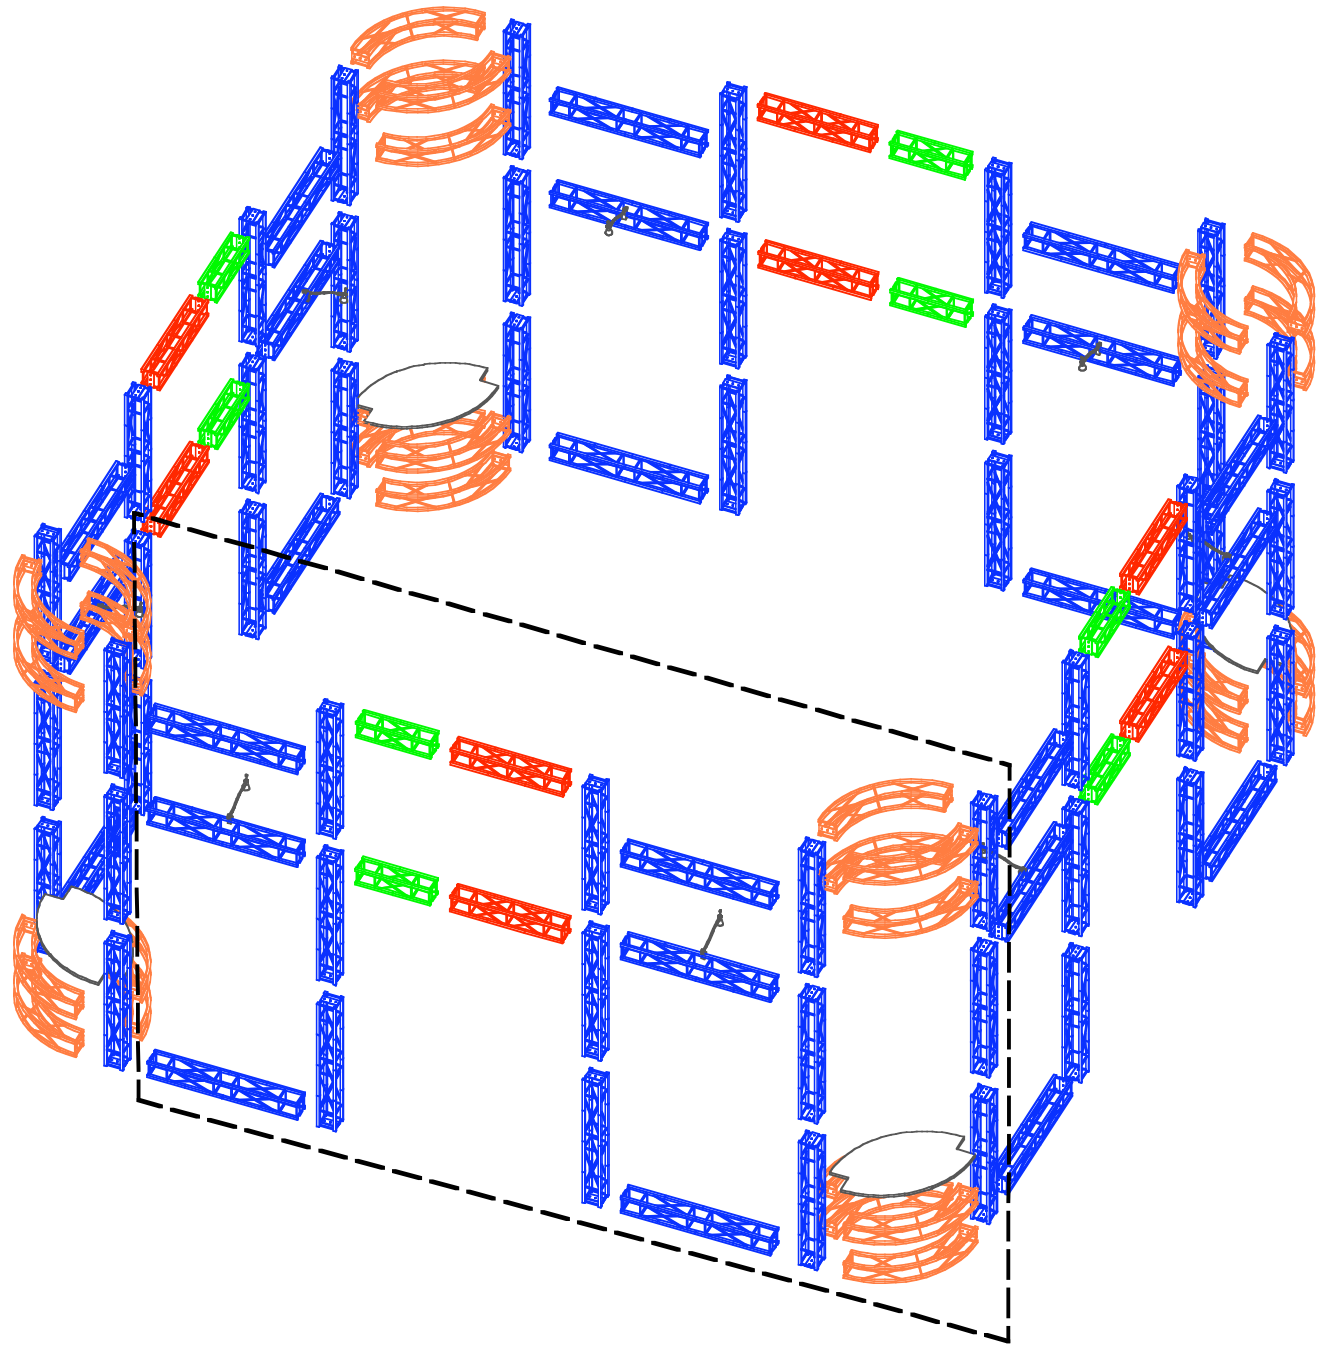

*Each side
is typical

A2

A3

A4

R1

BDLT

TRUSS ASSEMBLY

EZ6 EUREKA

DRAWN BY: NG