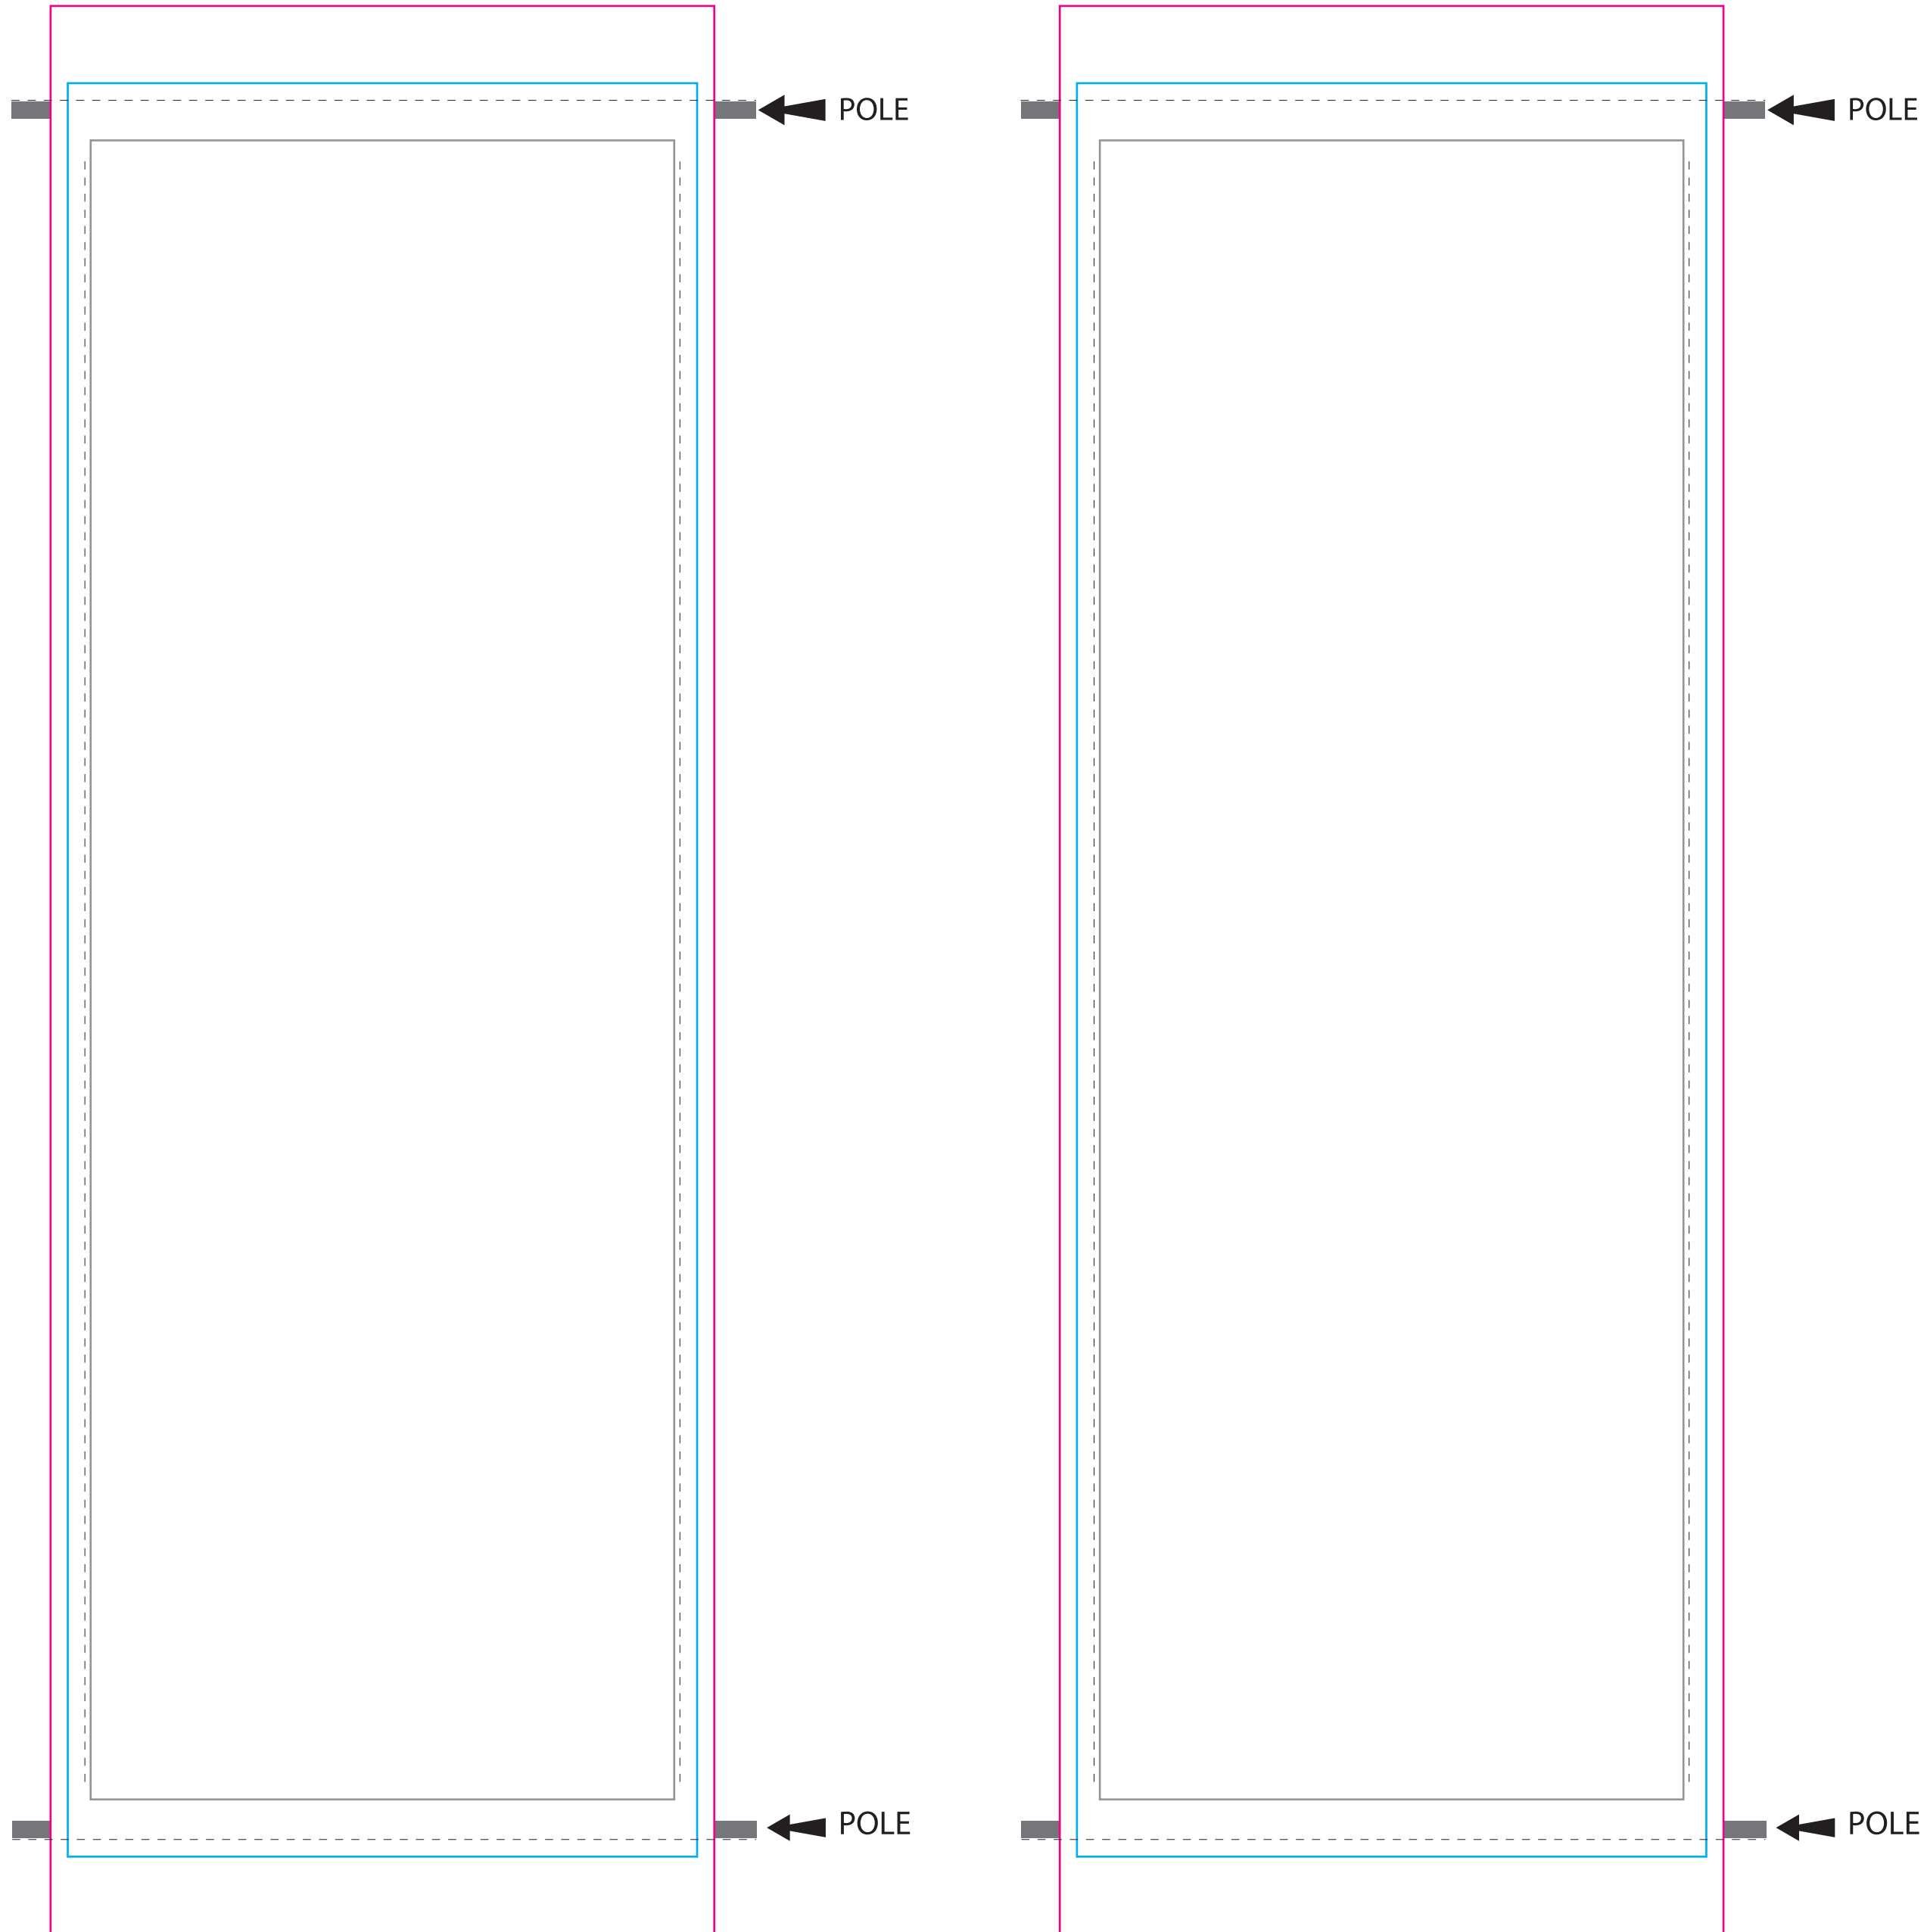

All templates are at 1:1 scale.

Tabletop Display M MS301

- = Text/Image Safety Line
- = Bleed Line
- = Finished Size
- - - - = Stitching Line

Table Display M
4.4in (11cm) x 12.2in (31cm)

- All artwork needs to be:
- Images: 360 dpi @ 1:1 ratio
 - Text: completely vectorized
 - CMYK color mode
 - Spot colors (PANTONE) defined
 - Appropriate bleed