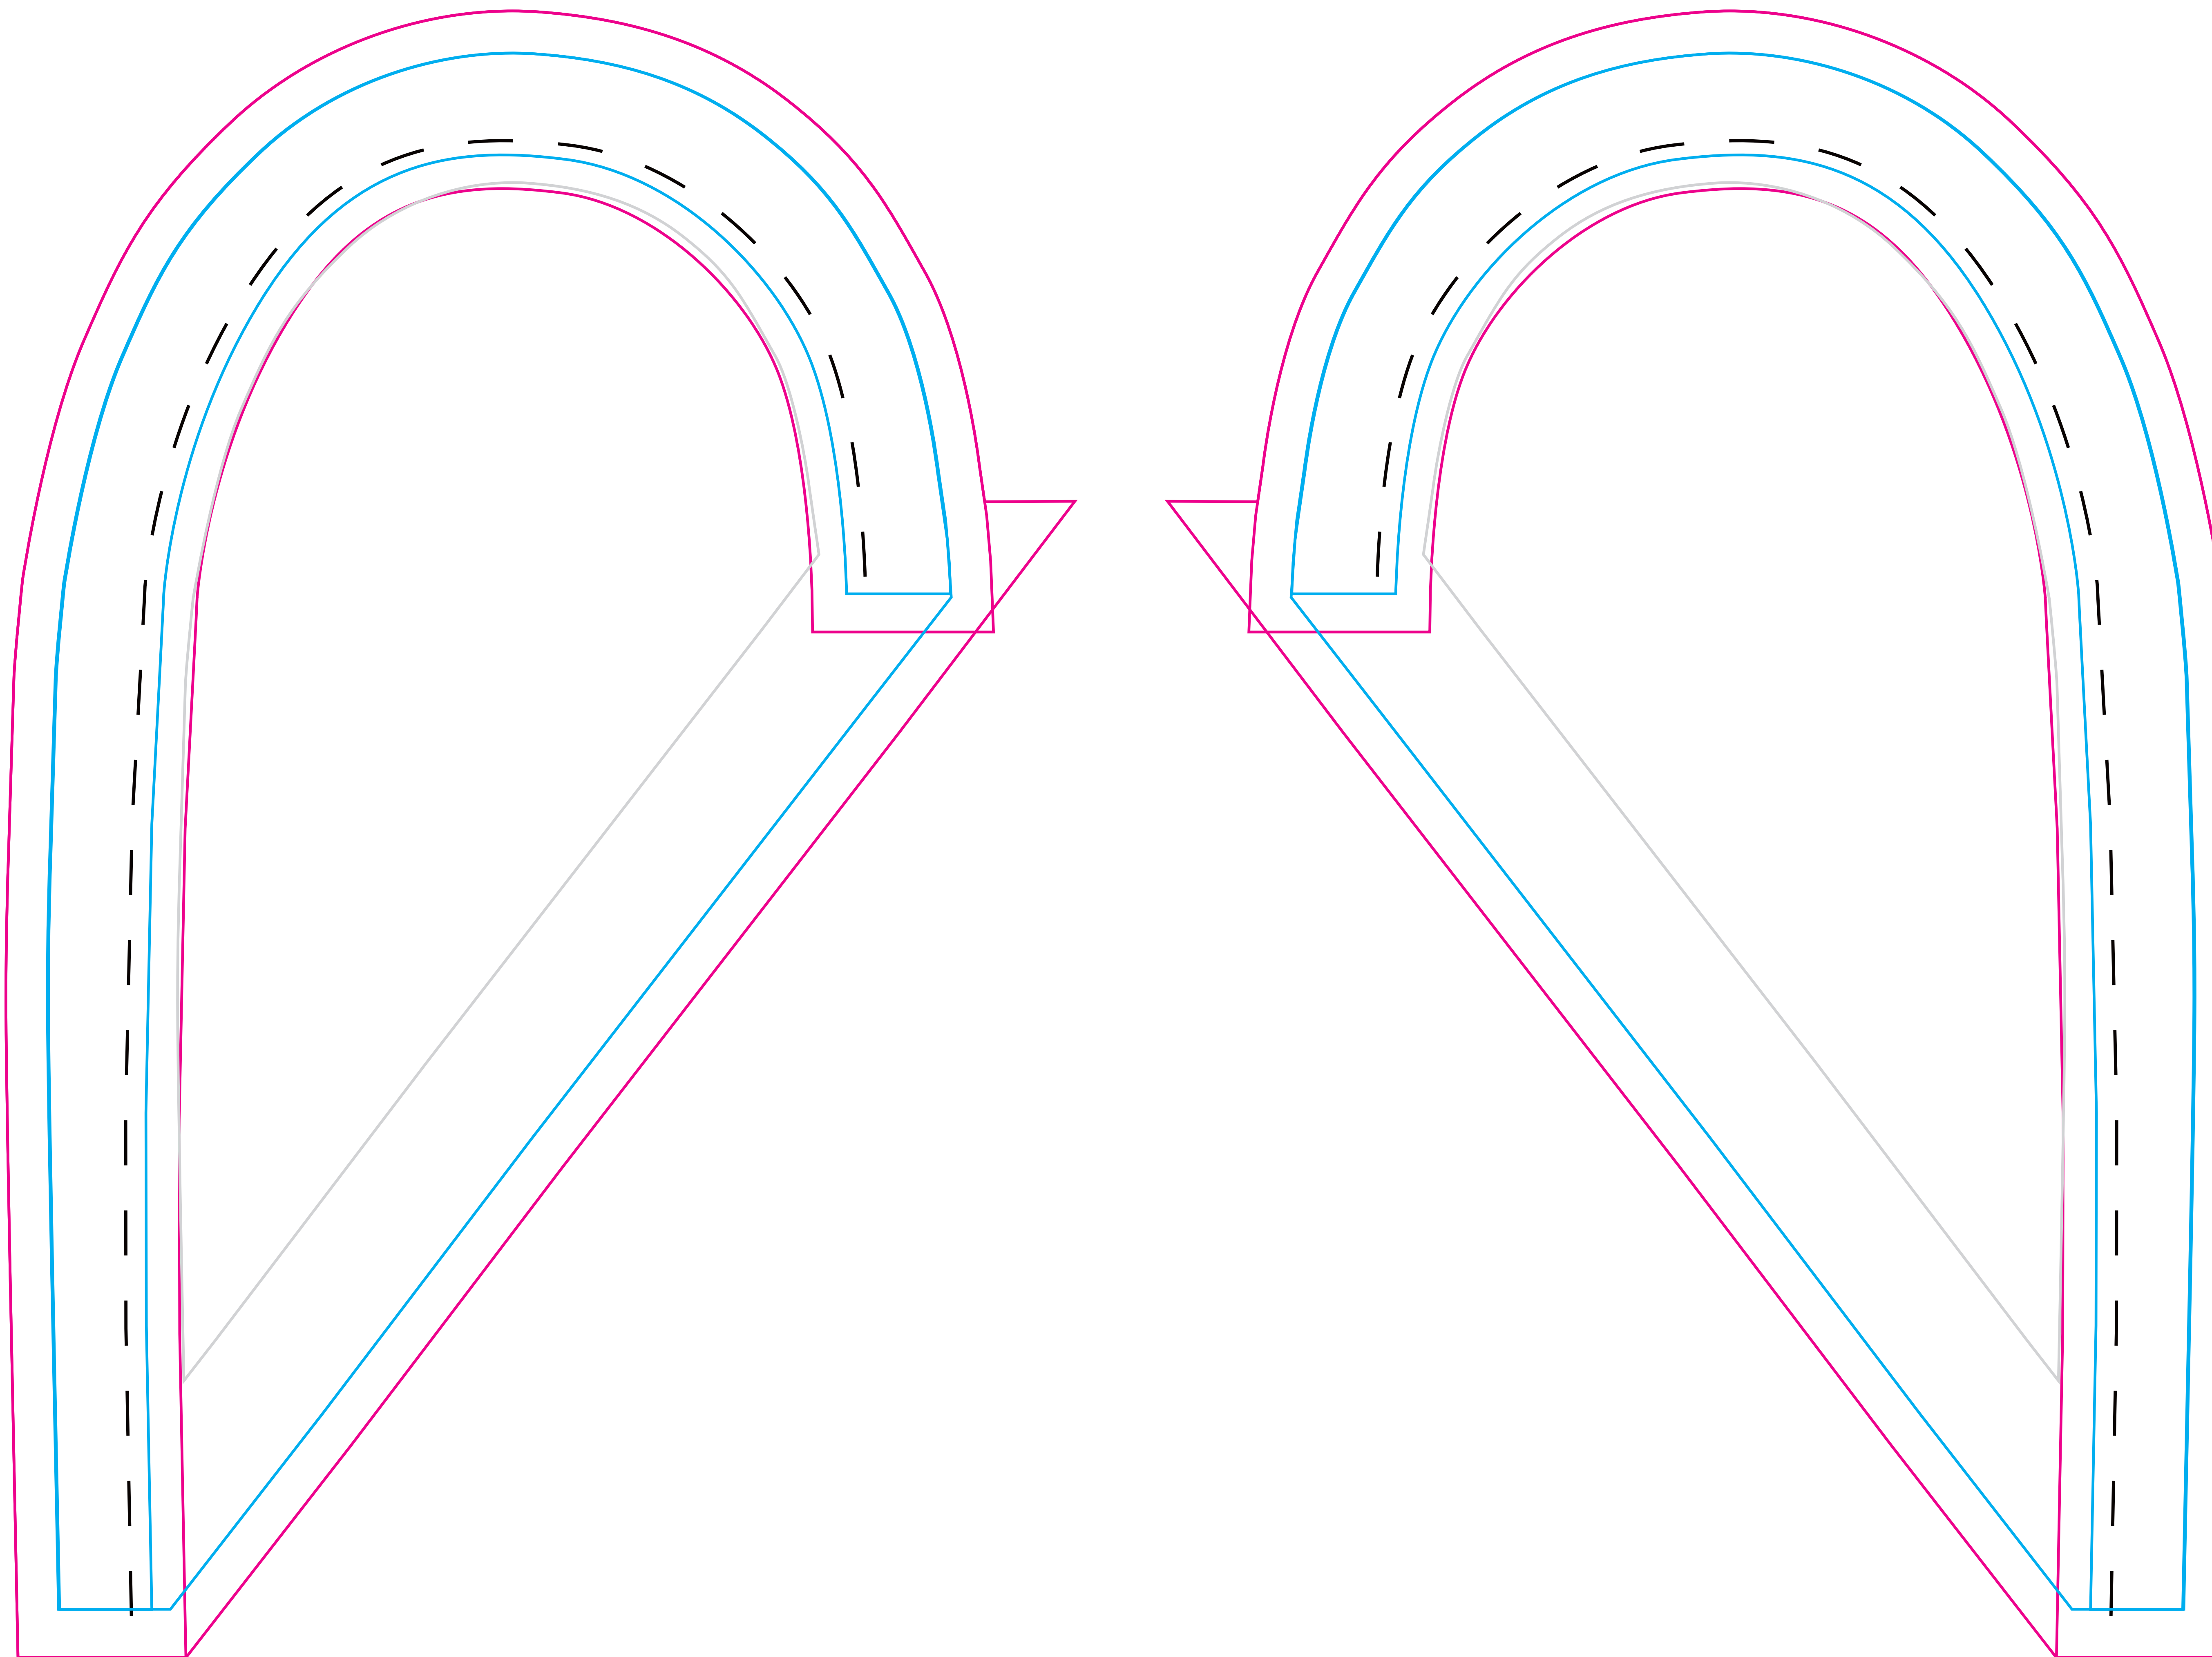

All templates are at 1:1 scale.

## Bowflag® T BF050 + BF051

- = Text/Image Safety Line
- = Bleed Line
- = Finished Size
- - - = Stitching Line

Bowflag® T  
11.4in (29cm) x 19.7in (50cm)

- All artwork needs to be:
- Images: 360 dpi @ 1:10 ratio
  - Text: completely vectorized
  - CMYK color mode
  - Spot colors (PANTONE) defined
  - Appropriate bleed