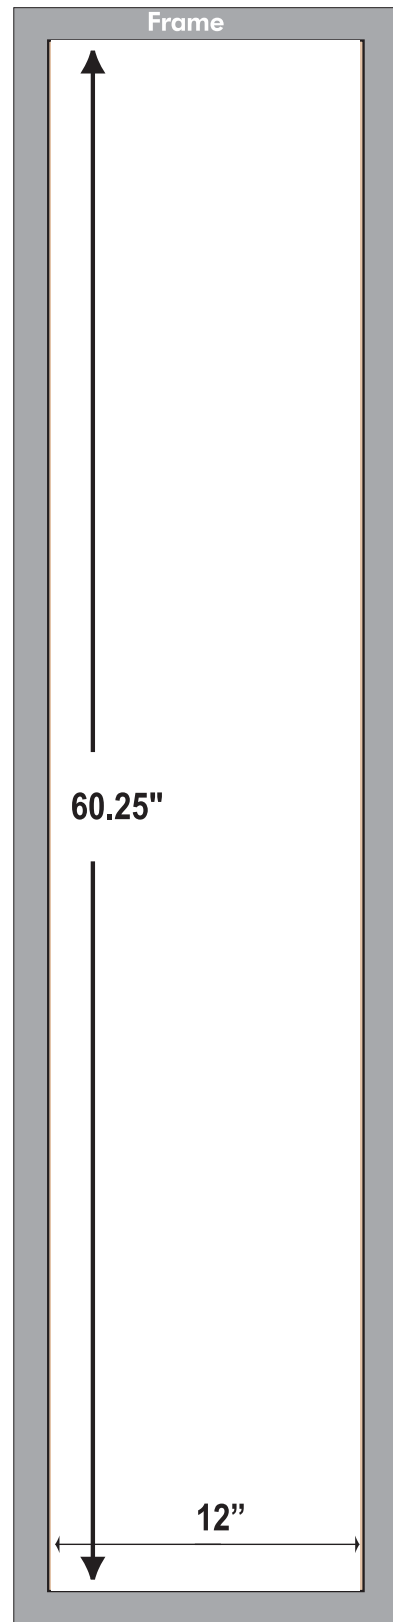

# 59" Stationary Lightbox

## Total Graphic Size

60.24"W x 12"H

\*Please keep all text and/or logos  
1" from all sides.

\*Digital products are printed CMYK  
(4 color) process from your file.  
If saved as RGB, art will be  
converted to CMYK.

### ACCEPTABLE FILE FORMATS:

Vector lines

Vector image

- \* Adobe Illustrator (.ai, .pdf, .eps)
- \* All Fonts Outlined/images embedded

Raster image

- \* 100 DPI AT 100%
- \* Adobe Photoshop - .psd
- \* .tif, or .jpg