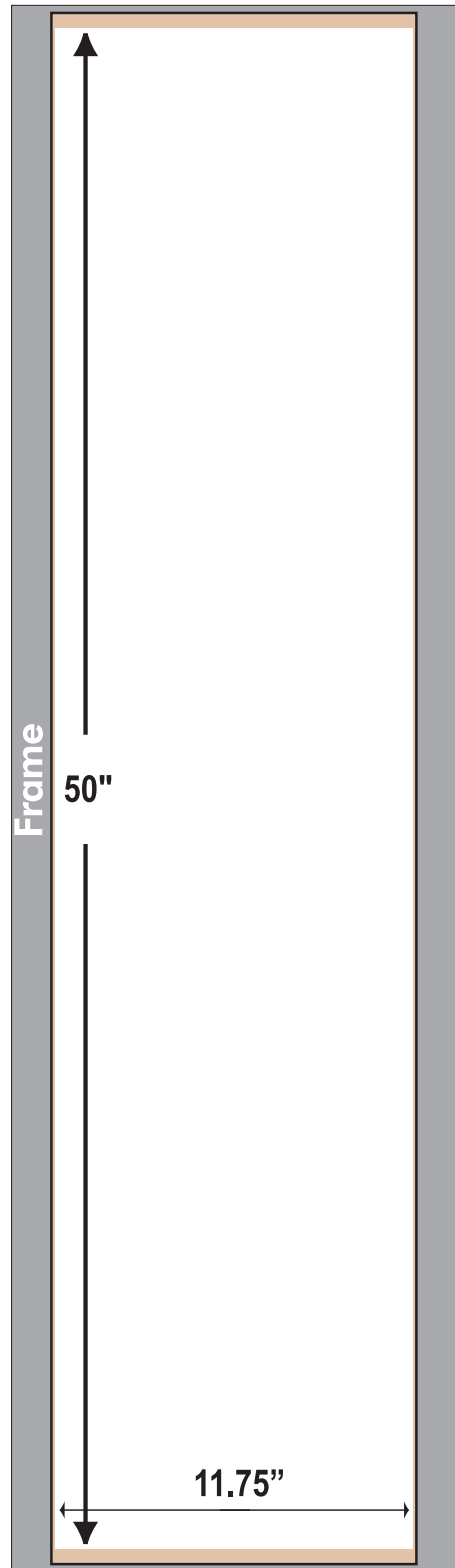

51" Stationary Lightbox

Total Graphic Size

51"W x 12"H

Total Visual Area:

50"W x 11.75"H

*Please keep all text and/or logos 1" from all sides.

*Digital products are printed CMYK (4 color) process from your file. If saved as RGB, art will be converted to CMYK.

*All images must be embedded and all fonts must be outlined

ACCEPTABLE FILE FORMATS:

Vector lines

Vector image

- * Adobe Illustrator (.ai, .pdf, .eps)
- * All Fonts Outlined/images embedded

Raster image

- * 100 DPI AT 100%
- * Adobe Photoshop - .psd
- * .tif, or .jpg