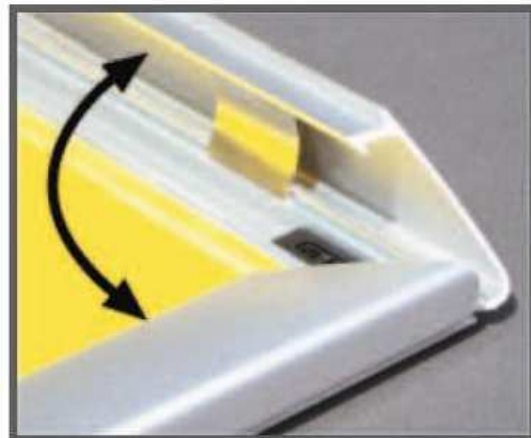

## RAZOR THIN LED LIGHT BOX

These LED light boxes are so thin, they look like they are part of the wall. LED technology uses 80% less power than fluorescent bulbs, are low voltage and very safe to use. The light radiates from the edges for a bright, even spread of light. Change graphics in a matter of seconds with the snap open frame. UL and CE listed transformer and lights.

- OUR THINNEST LIGHT BOX - JUST 1/2" THICK
- LED USES 80% LESS POWER THAN FLUORESCENT BULBS
- UL LISTED FOR SAFETY
- 2 SIZES TO CHOOSE FROM

LIFT UP EDGES TO EASILY CHANGE GRAPHICS  
SLIP BACK DOWN TO HOLD GRAPHIC IN

Description	Viewable Dimensions	Graphic Dimensions	Recommended Media
Razor Thin LED Light Box	19.6" x 23.6"	20" x 24"	Back Lit Polyester Film
	21.7" x 27.6"	22" x 28"	Back Lit Polyester Film