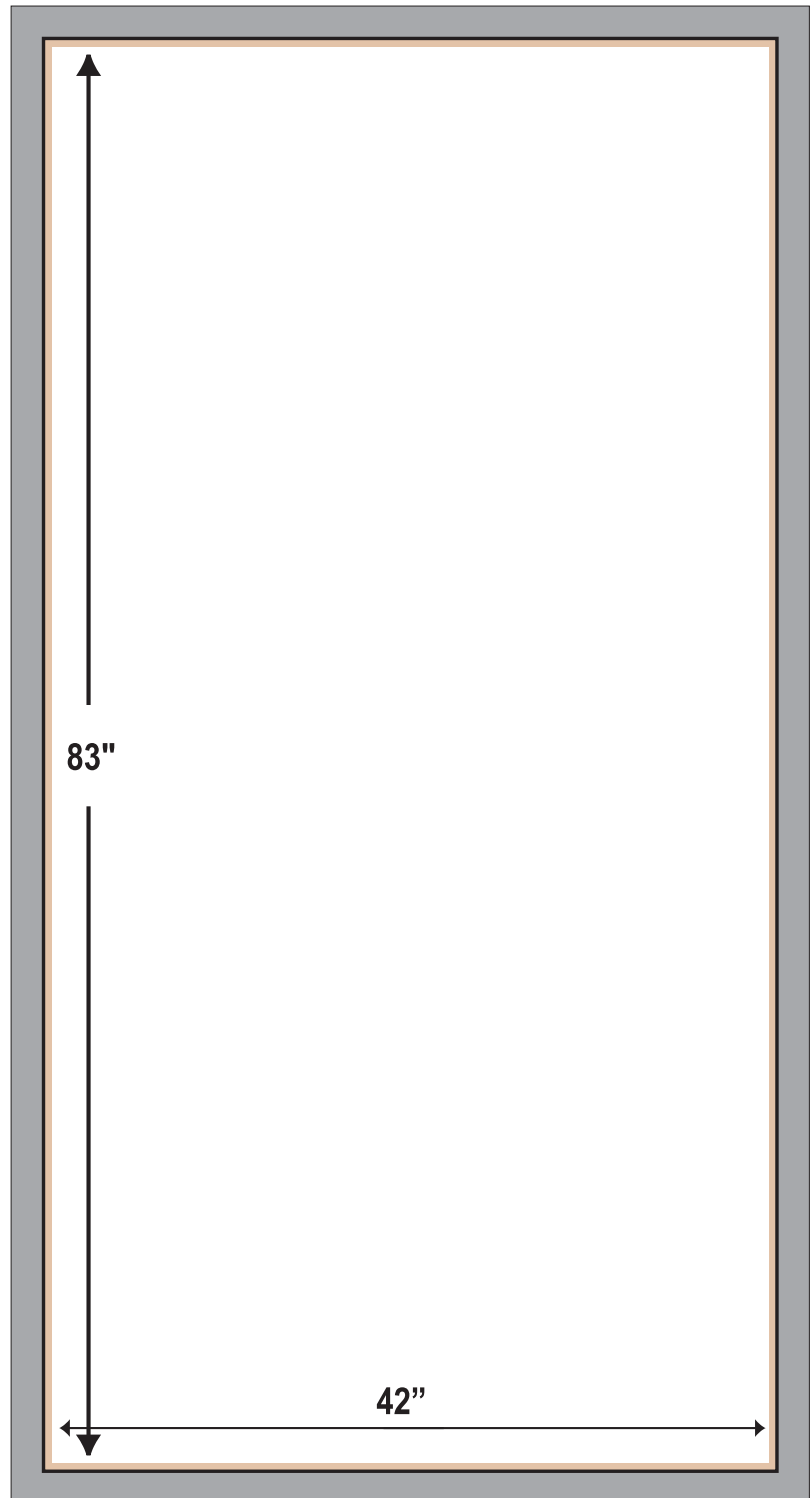

83" x 42" Luminator™ Classic Lightbox

Total Graphic Size

84"W x 43"H

Total Visual Area:

83"W x 42"H

*Please keep all text and/or logos 1" from all sides.

* Allow a 1/2" bleed on all edge of the graphic.

*Digital products are printed CMYK (4 color) process from your file. If saved as RGB, art will be converted to CMYK.

*All images must be embedded and all fonts must be outlined

ACCEPTABLE FILE FORMATS:

Vector lines

Vector image

- * Adobe Illustrator (.ai, .pdf, .eps)
- * All Fonts Outlined/images embedded

Raster image

- * 100 DPI AT 100%
- * Adobe Photoshop - .psd
- * .tif, or .jpg