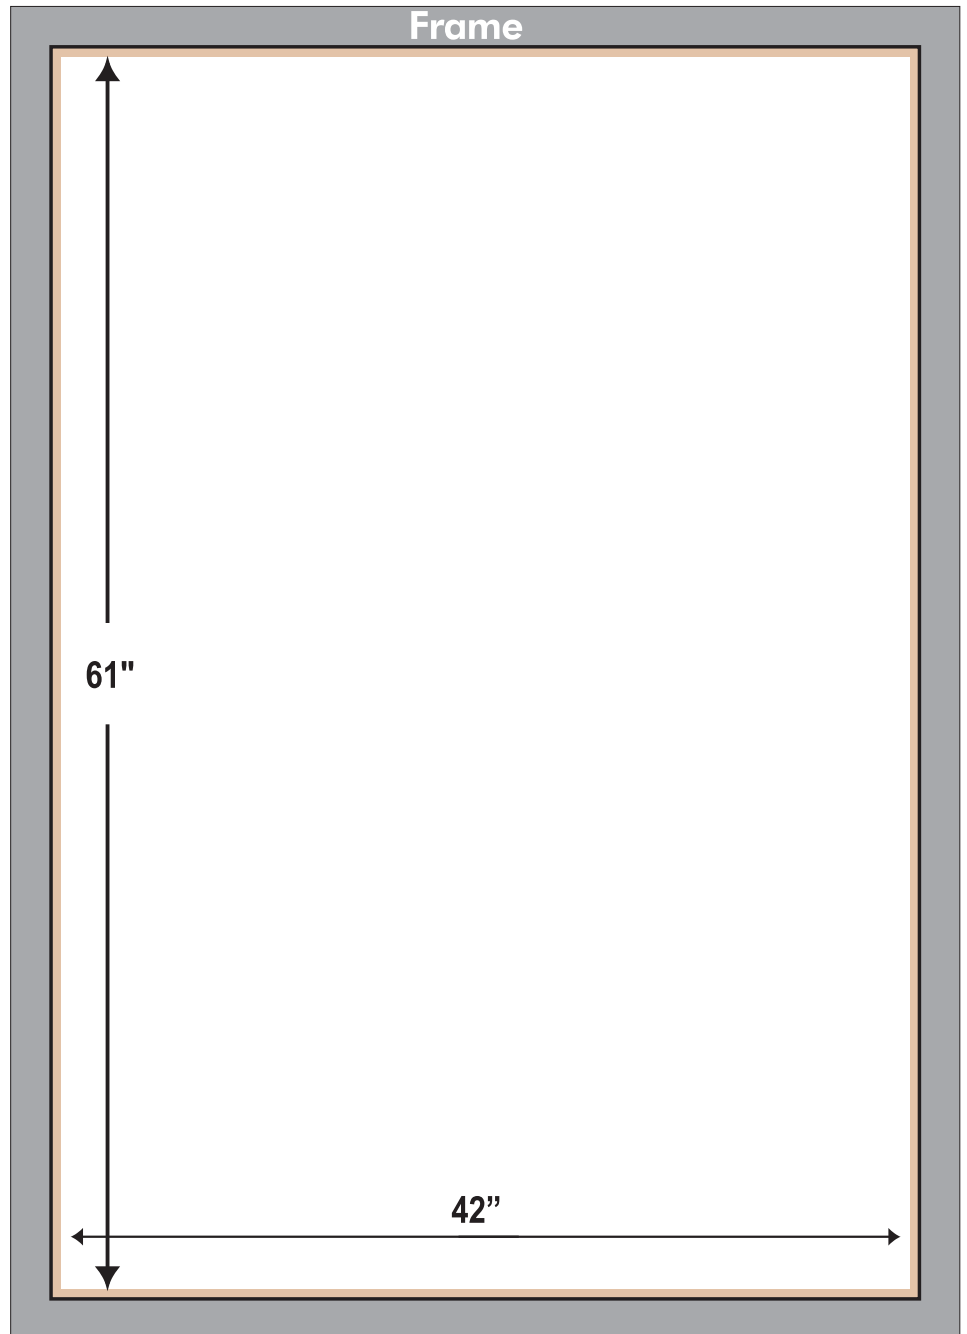

61" x 42" Luminator™ Classic Lightbox

Total Graphic Size

62"W x 43"H

Total Visual Area:

61"W x 42"H

*Please keep all text and/or logos 1" from all sides.

* Allow a 1/2" bleed on all edge of the graphic.

*Digital products are printed CMYK (4 color) process from your file. If saved as RGB, art will be converted to CMYK.

*All images must be embedded and all fonts must be outlined

ACCEPTABLE FILE FORMATS:

Vector lines

Vector image

- Adobe Illustrator (.ai, .pdf, .eps)
- All Fonts Outlined/images embedded

Raster image

- 100 DPI AT 100%
- Adobe Photoshop - .psd
- .tif, or .jpg