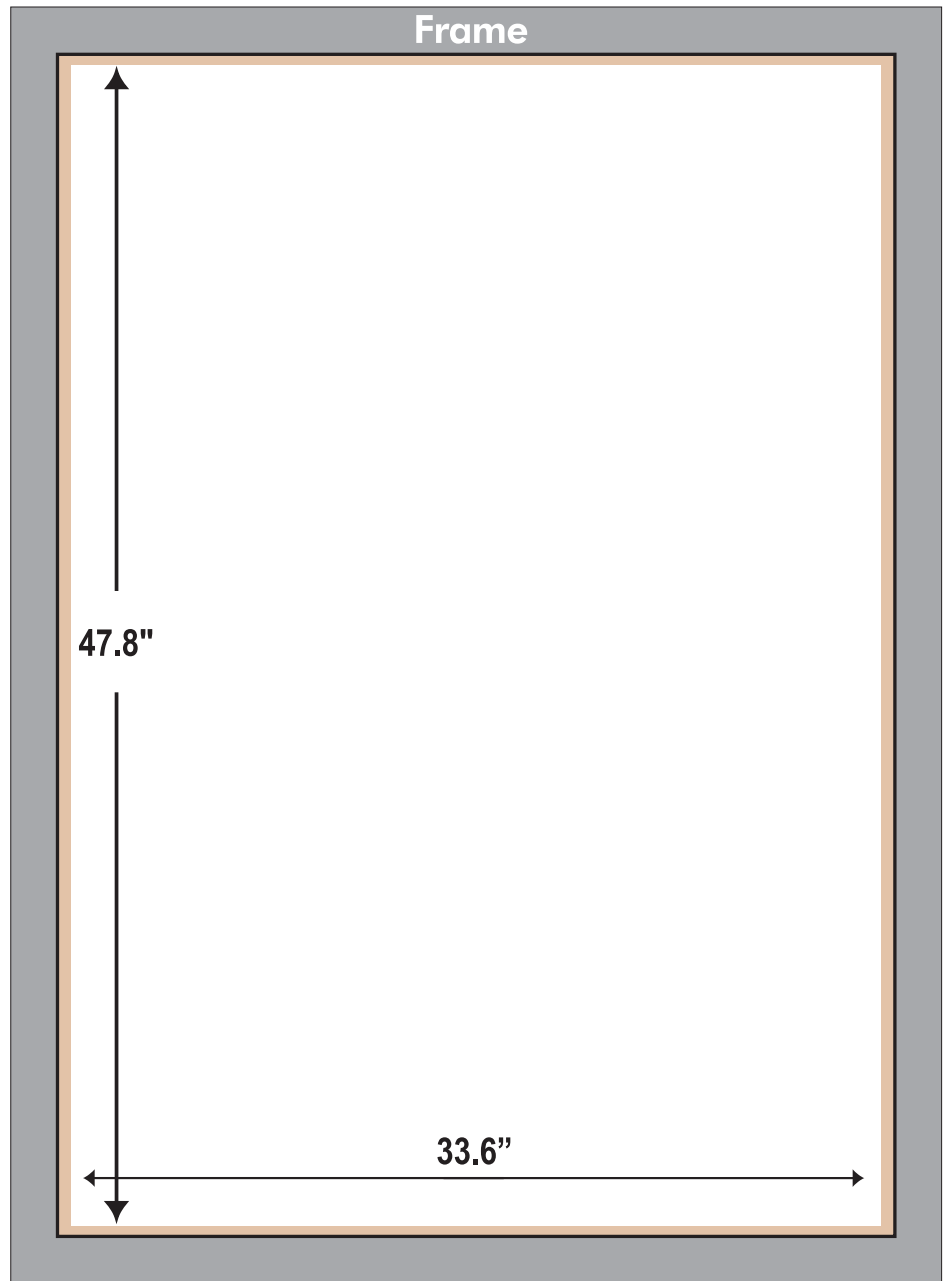

48" x 34" Luminator™ Classic Lightbox

Total Graphic Size

48.7"W x 34.5"H

Total Visual Area:

47.8"W x 33.6"H

*Please keep all text and/or logos 1" from all sides.

* Allow a 1/2" bleed on all edge of the graphic.

*Digital products are printed CMYK (4 color) process from your file. If saved as RGB, art will be converted to CMYK.

*All images must be embedded and all fonts must be outlined

ACCEPTABLE FILE FORMATS:

Vector lines