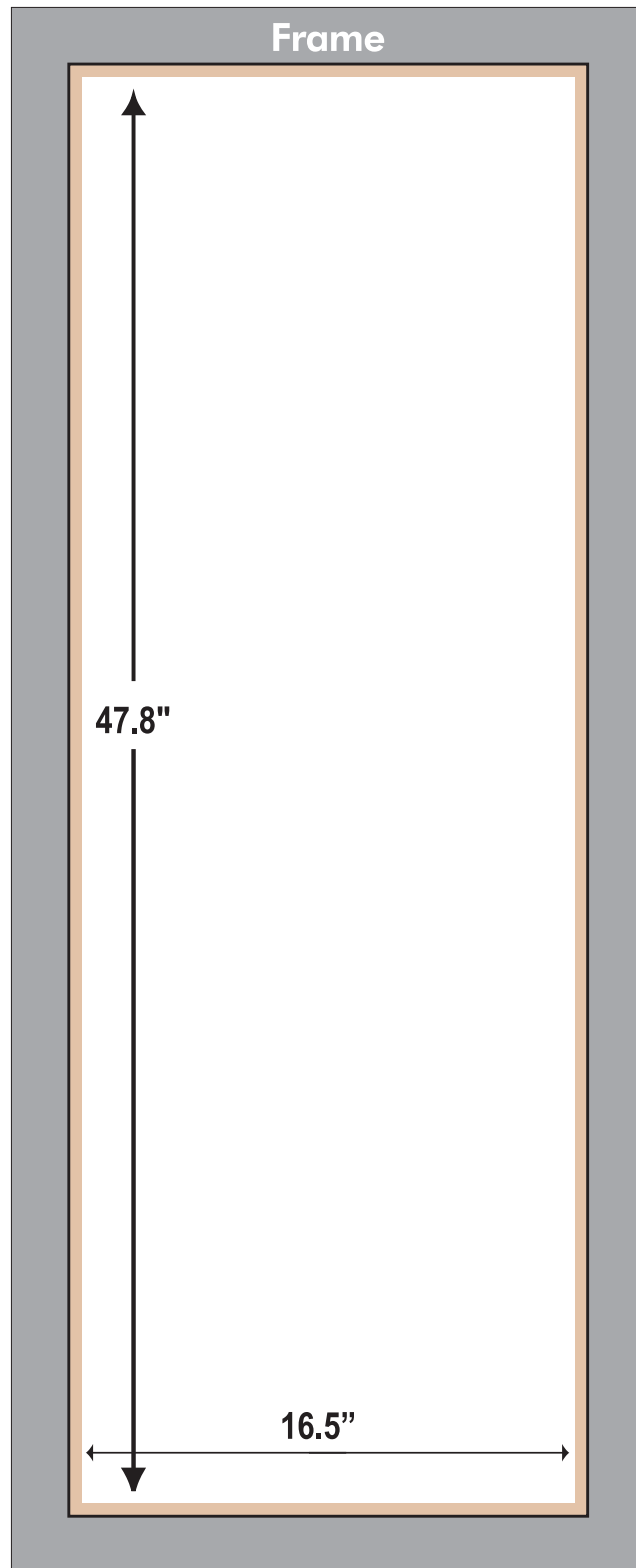

48" x 17" Luminator™ Classic Lightbox

Total Graphic Size

48.7"W x 17.4"H

Total Visual Area:

47.8"W x 16.5"H

*Please keep all text and/or logos 1" from all sides.

* Allow a 1/2" bleed on all edge of the graphic.

*Digital products are printed CMYK (4 color) process from your file. If saved as RGB, art will be converted to CMYK.

*All images must be embedded and all fonts must be outlined

ACCEPTABLE FILE FORMATS:

Vector lines