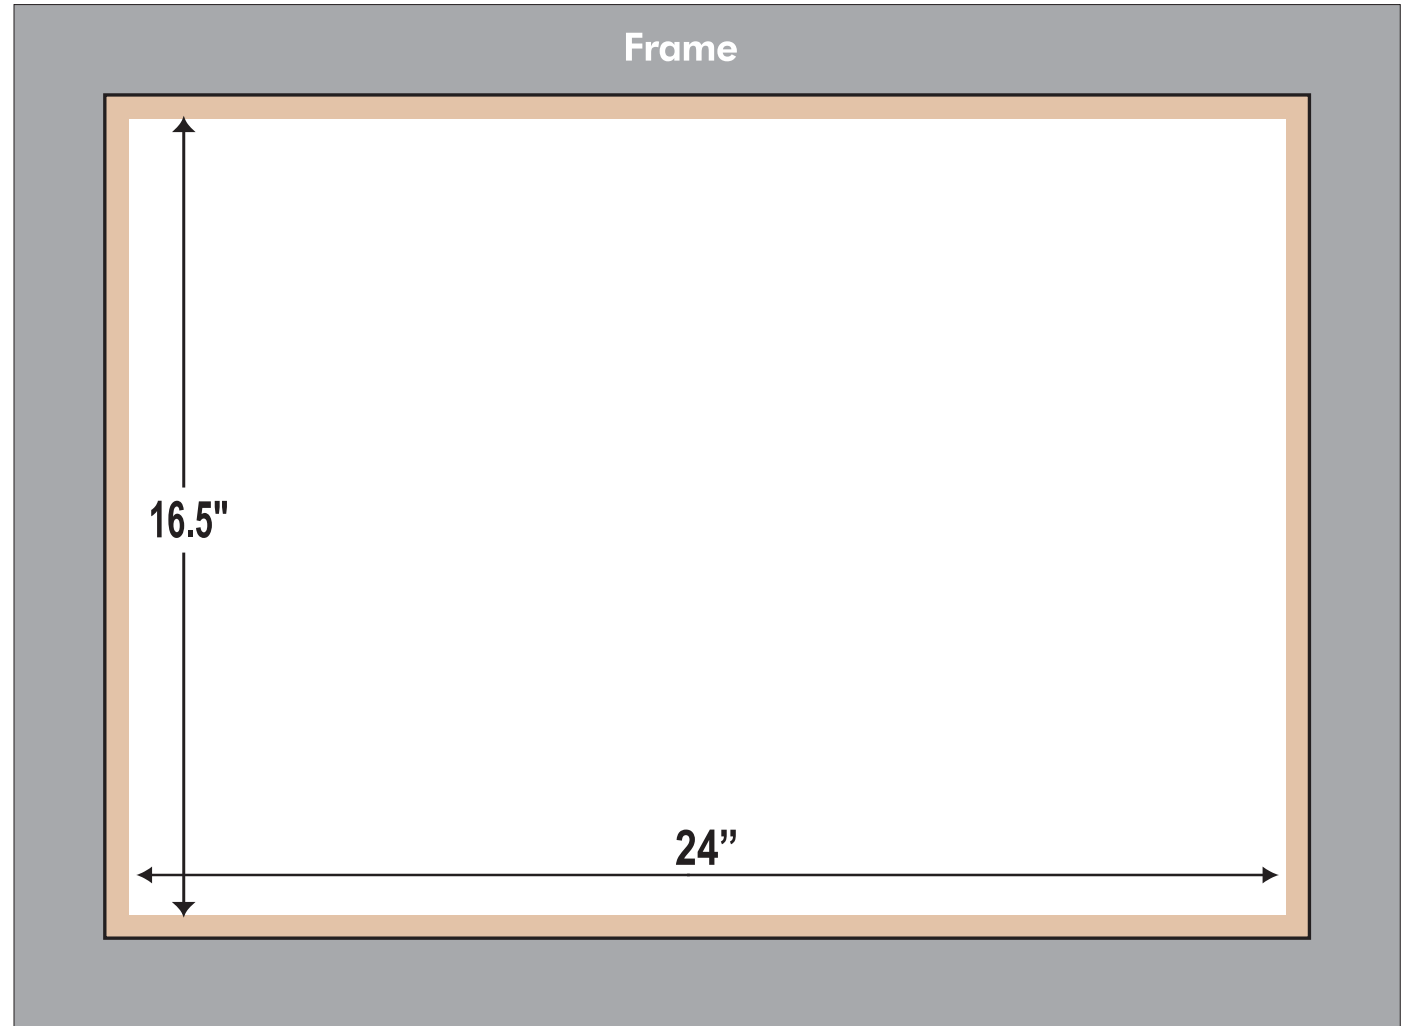

Total Graphic Size

25"W x 17.5"H

Total Visual Area:

24"W x 16.5"H

*Please keep all text and/or logos 1" from all sides.

* Allow a 1/2" bleed on all edge of the graphic.

*Digital products are printed CMYK (4 color) process from your file. If saved as RGB, art will be converted to CMYK.

*All images must be embedded and all fonts must be outlined

ACCEPTABLE FILE FORMATS:

Vector lines

Vector image

- * Adobe Illustrator (.ai, .pdf, .eps)
- * All Fonts Outlined/Images Embedded

Raster image

- * 100 DPI AT 100%
- * Adobe Photoshop - .psd
.tif, or .jpg