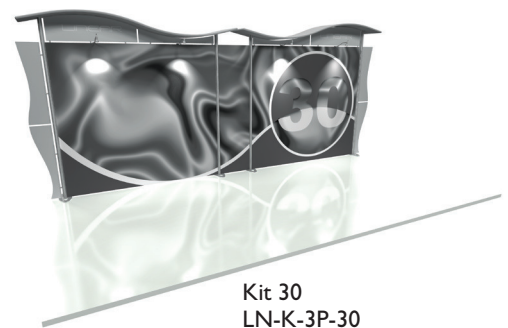

comes in durable molded cases

3mm router-cut styrene wing graphics offer a unique finish to your presentation and bring sophistication to your message

LINEAR PRO 10' X 10' KITS

LINEAR PRO

LINEAR PRO | 10' X 10' & 10' X 20'

Kit 21
LN-K-3P-21

Kit 22
LN-K-3P-22

Kit 23
LN-K-3P-23

Kit 24
LN-K-3P-24

Kit 25
LN-K-3P-25

LINEAR PRO 10' X 20' KITS

Kit 26
LN-K-3P-26

Kit 27
LN-K-3P-27

Kit 28
LN-K-3P-28

Kit 29
LN-K-3P-29

Kit 30
LN-K-3P-30