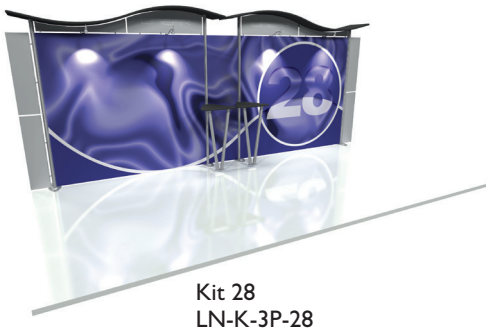

comes in durable molded cases

3mm router-cut styrene wing graphics offer a unique finish to your presentation and bring sophistication to your message

LINEAR PRO 10' X 10' KITS

LINEAR PRO

LINEAR PRO | 10' X 10' & 10' X 20'

Kit 21
LN-K-3P-21

Kit 22
LN-K-3P-22

Kit 23
LN-K-3P-23

Kit 24
LN-K-3P-24

Kit 25
LN-K-3P-25

LINEAR PRO 10' X 20' KITS

Kit 26
LN-K-3P-26

Kit 27
LN-K-3P-27

Kit 28
LN-K-3P-28

Kit 29
LN-K-3P-29

Kit 30
LN-K-3P-30