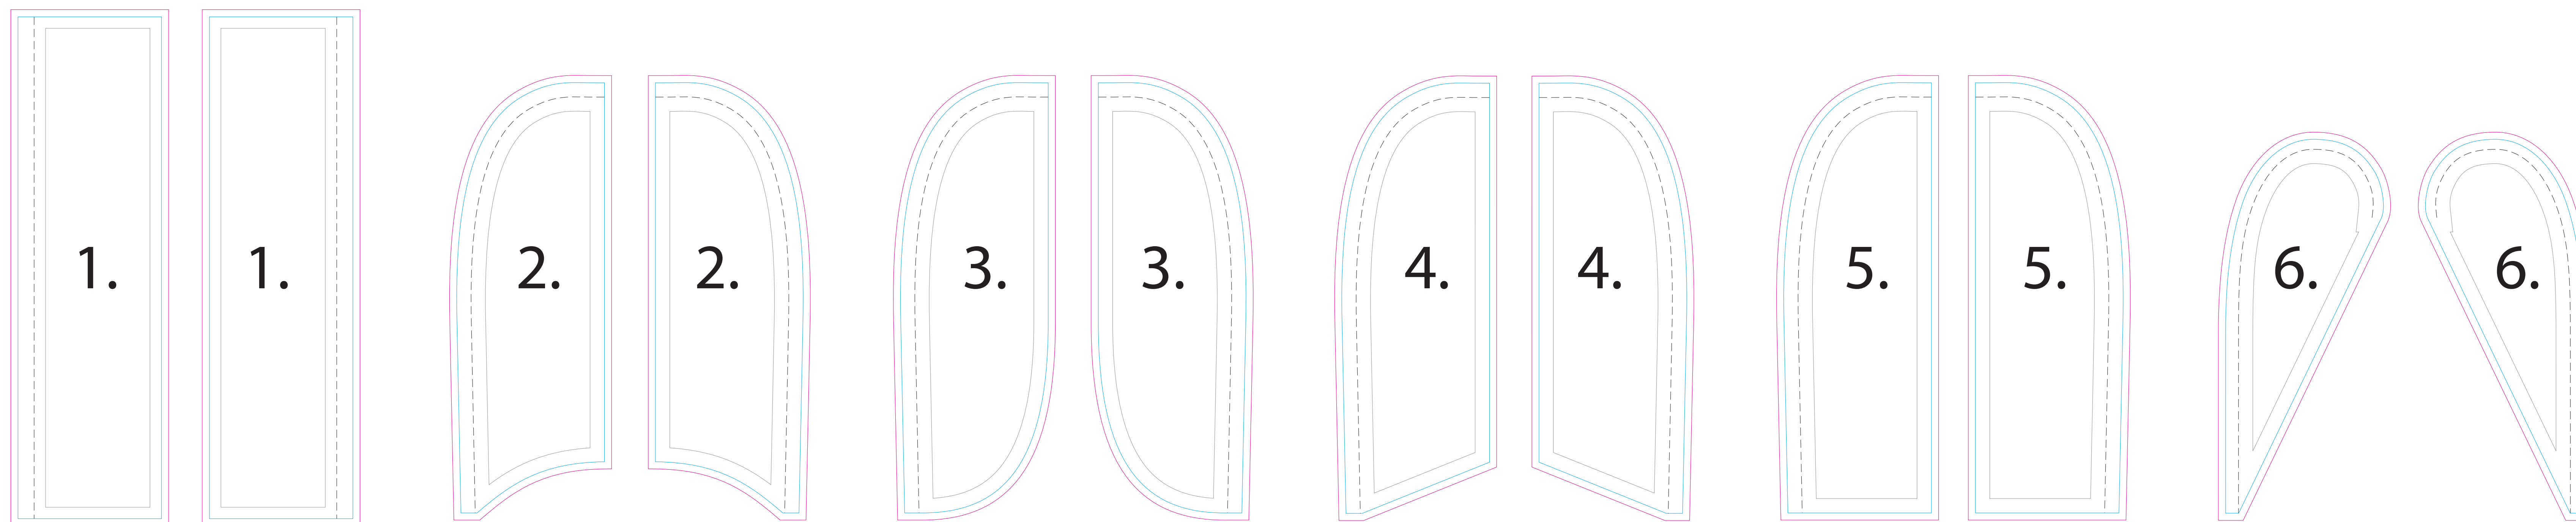

# Wind Sail 100 XS

All templates are at 1:10 scale.

Please delete the templates not used.

All templates are at 1:10 scale.

Please delete the templates not used.

1. Rectangle
2. Concave
3. Convex
4. Angled
5. Straight
6. Drop

— = Text/Image Safety Line

— = Bleed Line

— = Finished Size

- - - - = Stitching Line

Rectangle  
1.6ft (50cm) x 5.7ft (175cm)

Flying Shapes  
1.6ft (50cm) x 4.9ft (150cm)

Drop  
1.8ft (55cm) x 4.3ft (130cm)

- All artwork needs to be:
- Images: 360 dpi @ 1:10 ratio
  - Text: completely vectorized
  - CMYK color mode
  - Spot colors (PANTONE) defined
  - Appropriate bleed