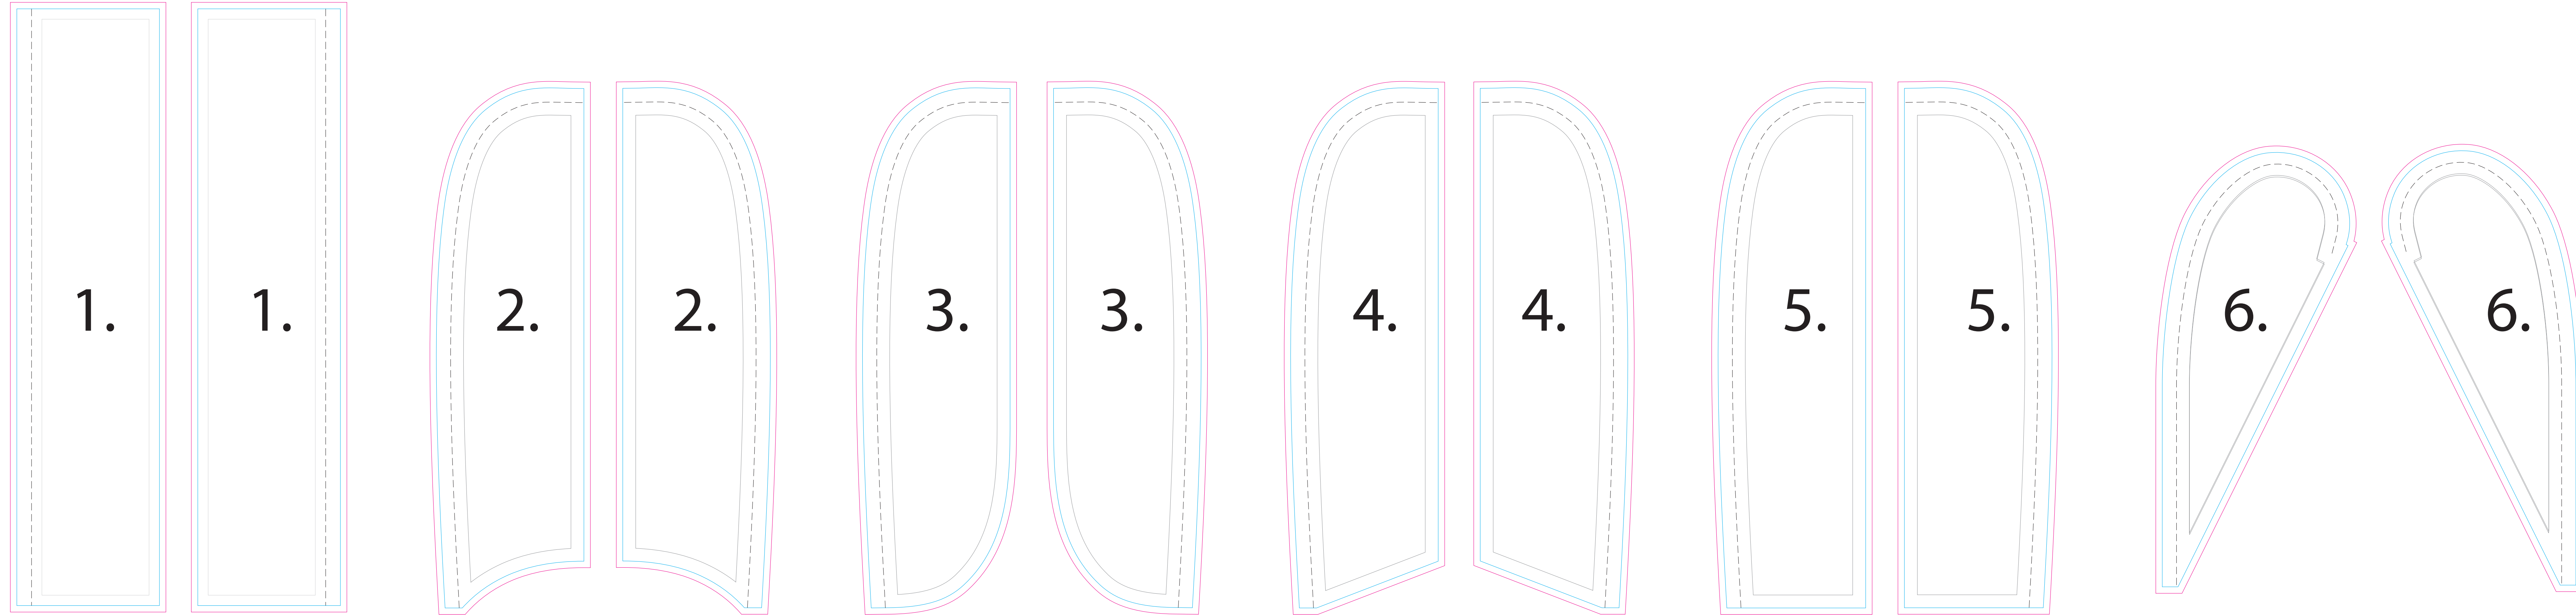

All templates are at 1:10 scale.

Please delete the templates not used.

All templates are at 1:10 scale.

Please delete the templates not used.

- 1. Rectangle
- 2. Concave
- 3. Convex
- 4. Angled
- 5. Straight
- 6. Drop

- = Text/Image Safety Line
- = Bleed Line
- = Finished Size
- - - - = Stitching Line

Rectangle
1.8ft (55cm) x 7.5ft (230cm)

Flying Shapes
1.8ft (55cm) x 6.6ft (200cm)

Drop
2.5ft (75cm) x 5.6ft (170cm)

- All artwork needs to be:
- Images: 360 dpi @ 1:10 ratio
 - Text: completely vectorized
 - CMYK color mode
 - Spot colors (PANTONE) defined
 - Appropriate bleed