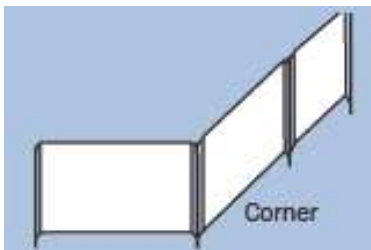

# New Advertising Cafe Barriers

Price List - September 2009

Prices below for one barrier – quantity discounts available. Please inquire for a quote.

Dimensions (H x W)	4.9ft x 2.5ft	4.9ft x 3.3ft	4.9ft x 4.1ft	6.6ft x 2.5ft	6.6ft x 3.3ft	6.6ft x 4.1ft	8.2ft x 2.5ft	8.2ft x 3.3ft	8.2ft x 4.1ft
Single Sided, Kit 1	\$368.00	\$374.00	\$380.00	\$374.00	\$380.00	\$387.00	\$381.00	\$388.00	\$394.00
Double Sided, Kit1	\$375.00	\$382.00	\$422.00	\$384.00	\$431.00	\$505.00	\$406.00	\$501.00	\$589.00
Single Sided, Kit 2	\$312.00	\$318.00	\$324.00	\$319.00	\$325.00	\$331.00	\$326.00	\$332.00	\$339.00
Double Sided, Kit2	\$319.00	\$326.00	\$366.00	\$328.00	\$376.00	\$450.00	\$350.00	\$445.00	\$533.00

**Kit 1 (for hard floor) includes:** the aluminum frame, 1 custom banner and 2 bases for hard floor (30x30 Square Bases with Connector).

**Kit 2 (for soft ground) includes:** the aluminum frame, 1 custom flag and 2 bases for soft ground (Ground Sleeves No Bearing Connector).

**Example 1:**

1 Single Sided Full panel (6.6ft x 2.5ft) \$180.00  
 + 1 Single Sided Add panel (6.6ft x 2.5ft) \$158.00  
 + 3 ground sleeve bases \$19.00 each  
 = \$395.00

**Example 2:**

1 Single Sided Full panel (4.9ft x 2.5ft) \$142.00  
 + 2 Single Sided Add panel (4.9ft x 2.5ft) \$120.00 each  
 + 4 ground sleeve bases \$19.00 each  
 = \$458.00