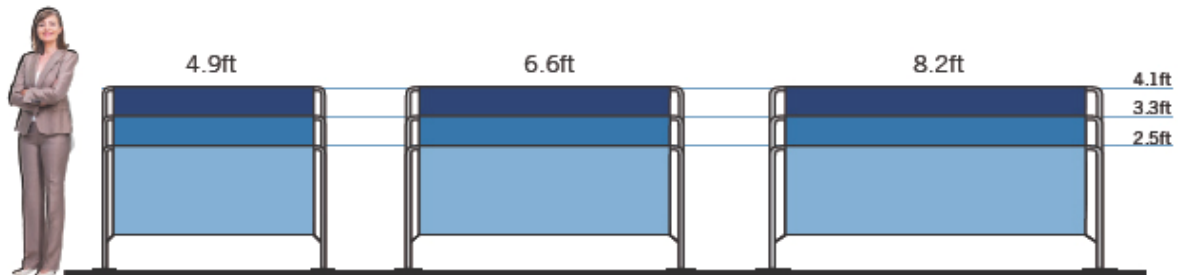

# New Advertising Cafe Barriers

Price List - September 2009

Prices below for one barrier – quantity discounts available. Please inquire for a quote.

Dimensions (H x W)	4.9ft x 2.5ft	4.9ft x 3.3ft	4.9ft x 4.1ft	6.6ft x 2.5ft	6.6ft x 3.3ft	6.6ft x 4.1ft	8.2ft x 2.5ft	8.2ft x 3.3ft	8.2ft x 4.1ft
Single Sided, Kit 1	\$368.00	\$374.00	\$380.00	\$374.00	\$380.00	\$387.00	\$381.00	\$388.00	\$394.00
Double Sided, Kit1	\$375.00	\$382.00	\$422.00	\$384.00	\$431.00	\$505.00	\$406.00	\$501.00	\$589.00
Single Sided, Kit 2	\$312.00	\$318.00	\$324.00	\$319.00	\$325.00	\$331.00	\$326.00	\$332.00	\$339.00
Double Sided, Kit2	\$319.00	\$326.00	\$366.00	\$328.00	\$376.00	\$450.00	\$350.00	\$445.00	\$533.00

**Kit 1 (for hard floor) includes:** the aluminum frame, 1 custom banner and 2 bases for hard floor (30x30 Square Bases with Connector).

**Kit 2 (for soft ground) includes:** the aluminum frame, 1 custom flag and 2 bases for soft ground (Ground Sleeves No Bearing Connector).

**Example 1:**

1 Single Sided Full panel (6.6ft x 2.5ft) \$180.00  
 + 1 Single Sided Add panel (6.6ft x 2.5ft) \$158.00  
 + 3 ground sleeve bases \$19.00 each  
 = \$395.00

**Example 2:**

1 Single Sided Full panel (4.9ft x 2.5ft) \$142.00  
 + 2 Single Sided Add panel (4.9ft x 2.5ft) \$120.00 each  
 + 4 ground sleeve bases \$19.00 each  
 = \$458.00

**Example 3:**

1 Single Sided Full panel (4.9ft x 2.5ft) \$142.00  
 + 3 Single Sided Add panel (4.9ft x 2.5ft) \$120.00 each  
 + 4 ground sleeve bases \$19.00 each  
 = \$578.00

**Note:**

Shipping from PA and handling not included  
 Prices subject to change without notice