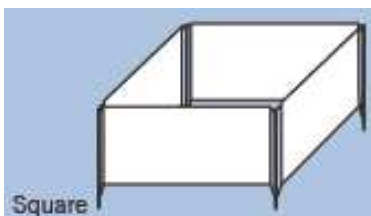

# New Advertising Cafe Barriers

Price List - September 2009

Prices below for one barrier – quantity discounts available. Please inquire for a quote.

Dimensions (H x W)	4.9ft x 2.5ft	4.9ft x 3.3ft	4.9ft x 4.1ft	6.6ft x 2.5ft	6.6ft x 3.3ft	6.6ft x 4.1ft	8.2ft x 2.5ft	8.2ft x 3.3ft	8.2ft x 4.1ft
Single Sided, Kit 1	\$368.00	\$374.00	\$380.00	\$374.00	\$380.00	\$387.00	\$381.00	\$388.00	\$394.00
Double Sided, Kit1	\$375.00	\$382.00	\$422.00	\$384.00	\$431.00	\$505.00	\$406.00	\$501.00	\$589.00
Single Sided, Kit 2	\$312.00	\$318.00	\$324.00	\$319.00	\$325.00	\$331.00	\$326.00	\$332.00	\$339.00
Double Sided, Kit2	\$319.00	\$326.00	\$366.00	\$328.00	\$376.00	\$450.00	\$350.00	\$445.00	\$533.00

**Kit 1 (for hard floor) includes:** the aluminum frame, 1 custom banner and 2 bases for hard floor (30x30 Square Bases with Connector).

**Kit 2 (for soft ground) includes:** the aluminum frame, 1 custom flag and 2 bases for soft ground (Ground Sleeves No Bearing Connector).

**Example 1:**

1 Single Sided Full panel (6.6ft x 2.5ft) \$180.00  
 + 1 Single Sided Add panel (6.6ft x 2.5ft) \$158.00  
 + 3 ground sleeve bases \$19.00 each  
 = \$395.00

**Example 2:**

1 Single Sided Full panel (4.9ft x 2.5ft) \$142.00  
 + 2 Single Sided Add panel (4.9ft x 2.5ft) \$120.00 each  
 + 4 ground sleeve bases \$19.00 each  
 = \$458.00