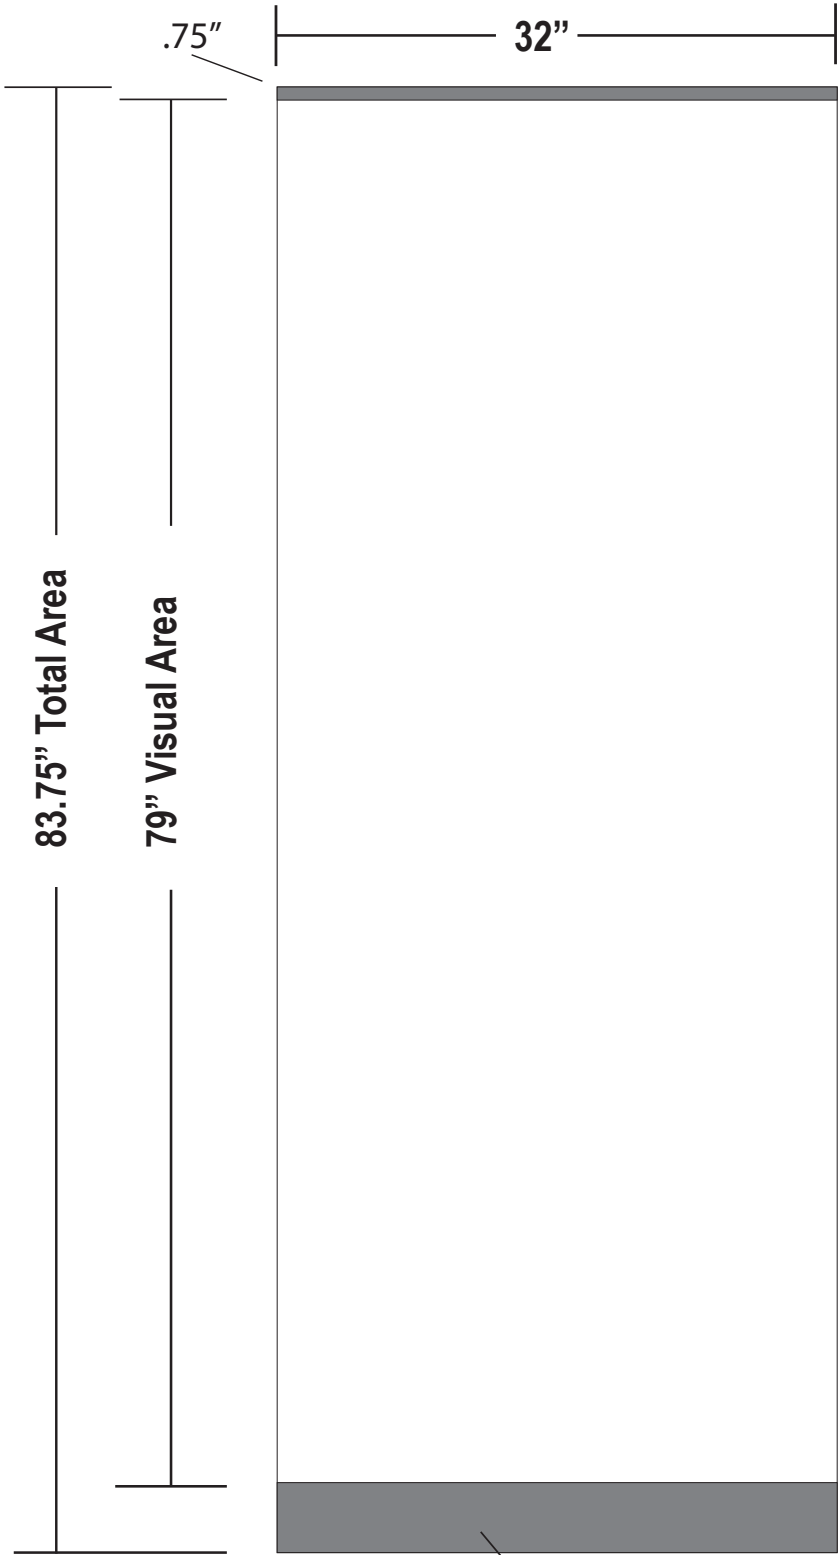

Bamboo Retractor Banner Display

<p>Total Graphic Size 32"W x 83.75"H</p>
<p>Total Visual Area: 32"W x 79"H</p>
<p>*Please keep all text and/or logos 1" from all sides.</p> <p>* Allow a 3/4" bleed on the top of the banner and a 4" bleed on the bottom of the banner</p> <p>*UV ink based products are printed CMYK (4 color) process from your file. PMS color matching is not guaranteed.</p> <p>*All images must be embedded and all fonts must be outlined</p>

This area not visible

ACCEPTABLE FILE FORMATS:

Vector lines

Vector image

- * Adobe Illustrator (.ai, .pdf, .eps)
- * All Fonts Outlined/images embedded

Raster image

- * 100 DPI AT 100%
- * Adobe Photoshop - .psd
- * .tif, or .jpg