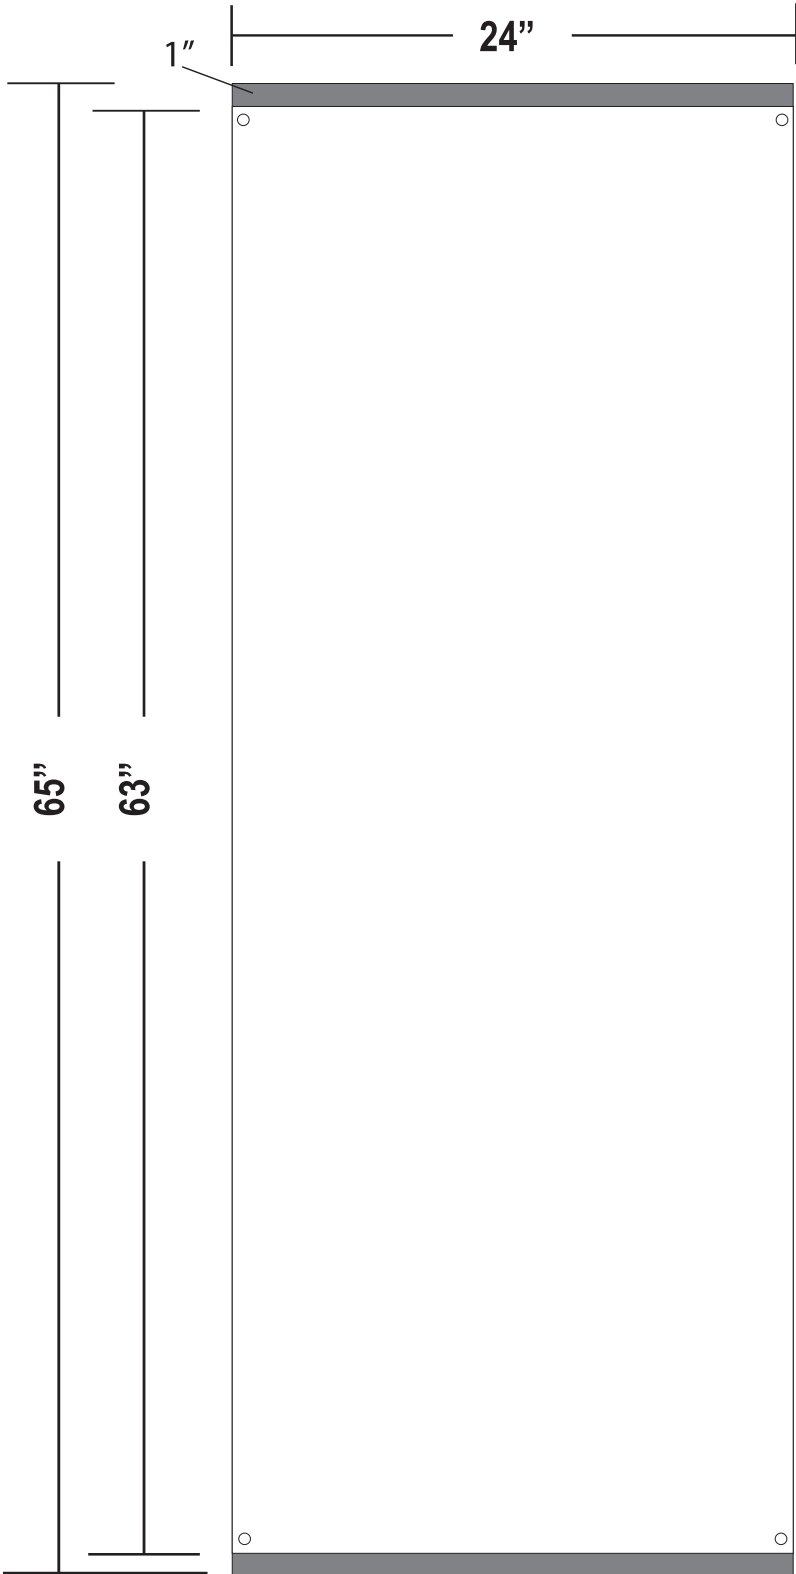

# Bamboo X Banner Display

**Total Graphic Size**  
24"W x 65"H

**Total Visual Area**  
24"W x 63"H

- \*Allow a 1" bleed on the top and bottom of the banner
- \*Please keep all text and/or logos 1" from all sides.
- \*UV ink based products are printed CMYK (4 color) process from your file. PMS color matching is not guaranteed.
- \*All images must be embedded and all fonts must be outlined

**ACCEPTABLE FILE FORMATS:**

Vector lines

Vector image

- \* Adobe Illustrator (.ai, .pdf, .eps)
- \* All Fonts Outlined/images embedded

Raster image

- \* 100 DPI AT 100%
- \* Adobe Photoshop - .psd
- \* .tif, or .jpg