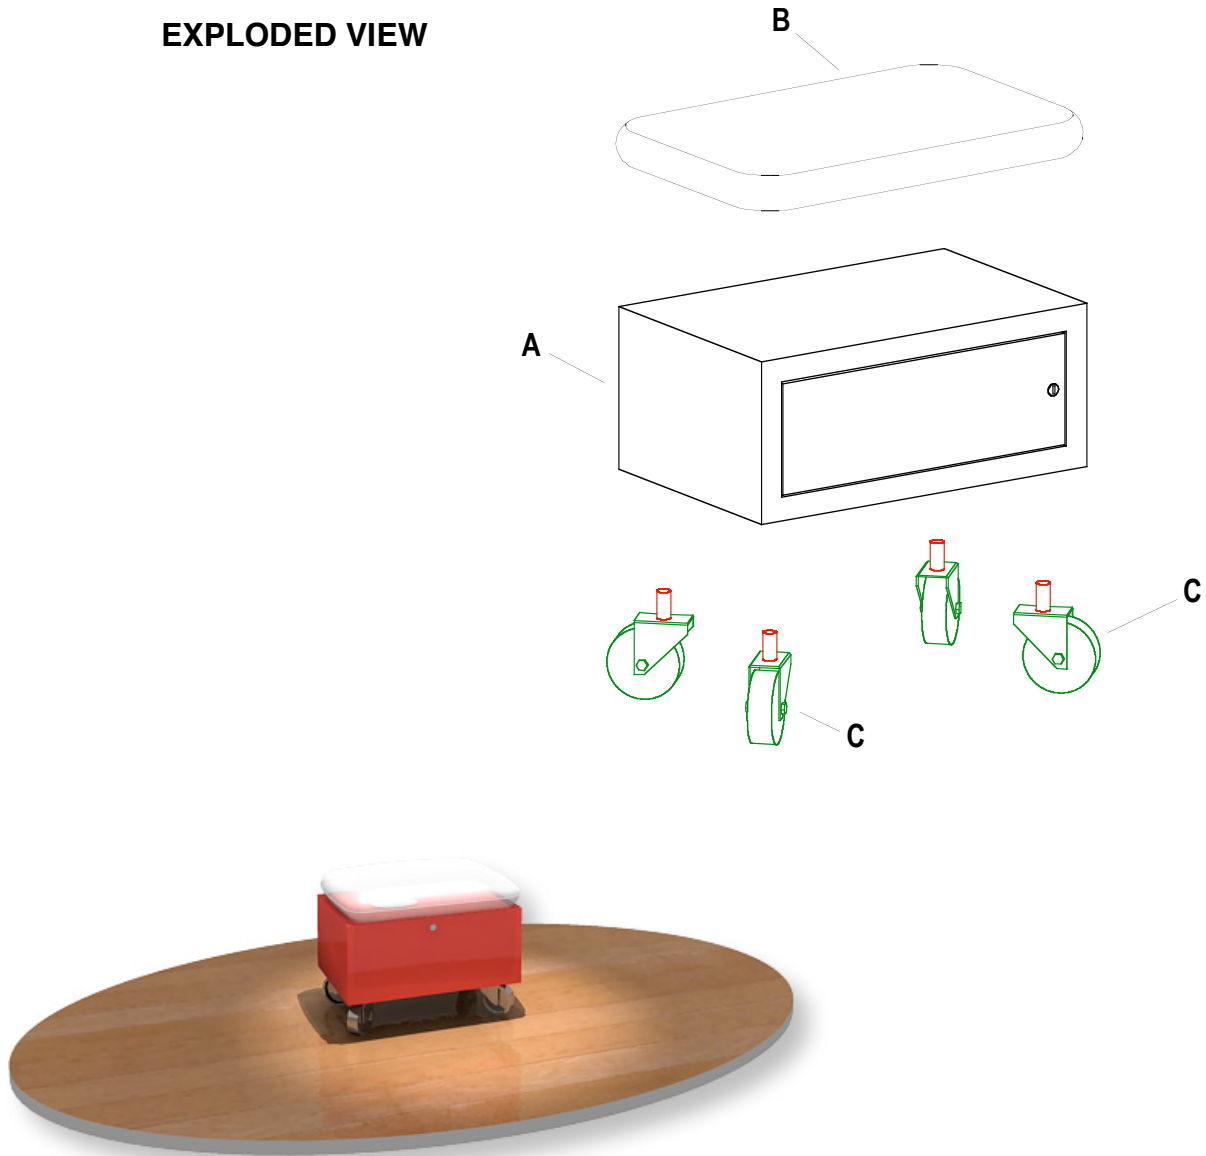

Seating Module

TOP VIEW

RIGHT VIEW

FRONT VIEW

Seating Module

EXPLODED VIEW

ID	QTY	PART	DESCRIPTION	WGT
A	1	L-CTRBOXR-XX	Fusion Counter - Horizontal (R Dr)	28.0 lbs
B	1	F-SEAT-01	Fabric Seat Cushion	3.0 lbs
C	4	F-WHEEL	Castor 5 1/4" wheel	3.0 lbs
			TOTAL WEIGHT:	43 lbs