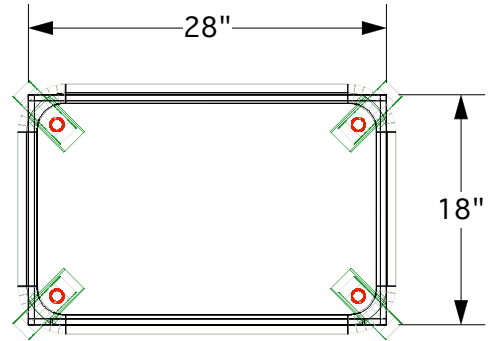

Seating Module

TOP VIEW

RIGHT VIEW

FRONT VIEW

Seating Module

EXPLODED VIEW

ID	QTY	PART	DESCRIPTION	WGT
A	1	L-CTRBOXR-XX	Fusion Counter - Horizontal (R Dr)	28.0 lbs
B	1	F-SEAT-01	Fabric Seat Cushion	3.0 lbs
C	4	F-WHEEL	Castor 5 1/4" wheel	3.0 lbs
			TOTAL WEIGHT:	43 lbs