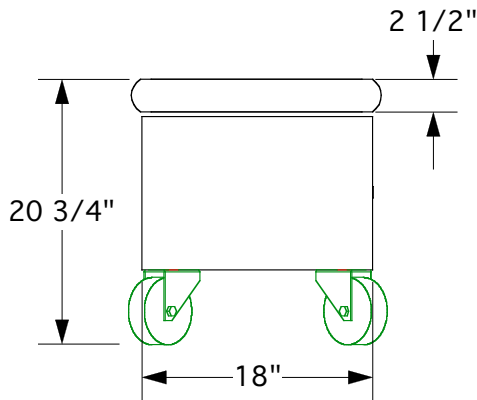

Seating Module

TOP VIEW

RIGHT VIEW

FRONT VIEW

Seating Module

EXPLODED VIEW

ID	QTY	PART	DESCRIPTION	WGT
A	1	L-CTRBOXR-XX	Fusion Counter - Horizontal (R Dr)	28.0 lbs
B	1	F-SEAT-01	Fabric Seat Cushion	3.0 lbs
C	4	F-WHEEL	Castor 5 1/4" wheel	3.0 lbs
			TOTAL WEIGHT:	43 lbs