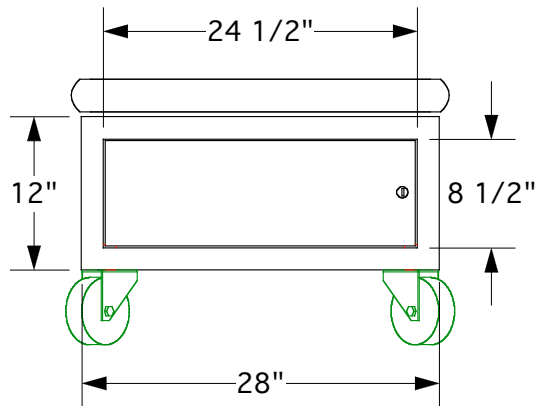

Seating Module

TOP VIEW

RIGHT VIEW

FRONT VIEW

Seating Module

EXPLODED VIEW

ID	QTY	PART	DESCRIPTION	WGT
A	1	L-CTRBOXR-XX	Fusion Counter - Horizontal (R Dr)	28.0 lbs
B	1	F-SEAT-01	Fabric Seat Cushion	3.0 lbs
C	4	F-WHEEL	Castor 5 1/4" wheel	3.0 lbs
			TOTAL WEIGHT:	43 lbs