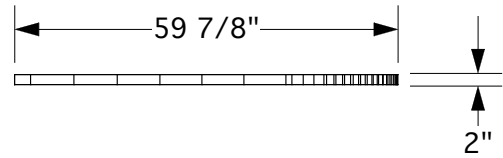

Right Fabric Wing

TOP VIEW

LEFT VIEW

FRONT VIEW

Right Fabric Wing

EXPLODED VIEW

ID	QTY	PART	DESCRIPTION	WGT
1	1	F11-W003-FAB	Zippered Fabric	9.0 lbs
T1	1	F11-W003-T1	2" Alum Tube - Upper Curve Left	4.0 lbs
T2	1	F11-W003-T2	2" Alum Tube - Upper Curve	4.0 lbs
T3	1	F11-W003-T3	2" Alum Tube - Upper Right Corner	4.0 lbs
T4	1	F11-W003-T4	2" Alum Tube - Right Straight Section	4.0 lbs
T5	1	F11-W003-T5	2" Alum Tube - Lower Right Corner	4.0 lbs
T6	1	F11-W003-T6	2" Alum Tube - Lower Straight	4.0 lbs
T7	1	F11-W003-T7	2" Alum Tube - Lower Curve Left	4.0 lbs
T8	1	F11-W003-T8	2" Alum Tube - Center Curve Left	4.0 lbs
TOTAL WEIGHT:				41 lbs

Right Fabric Wing

FRONT VIEW