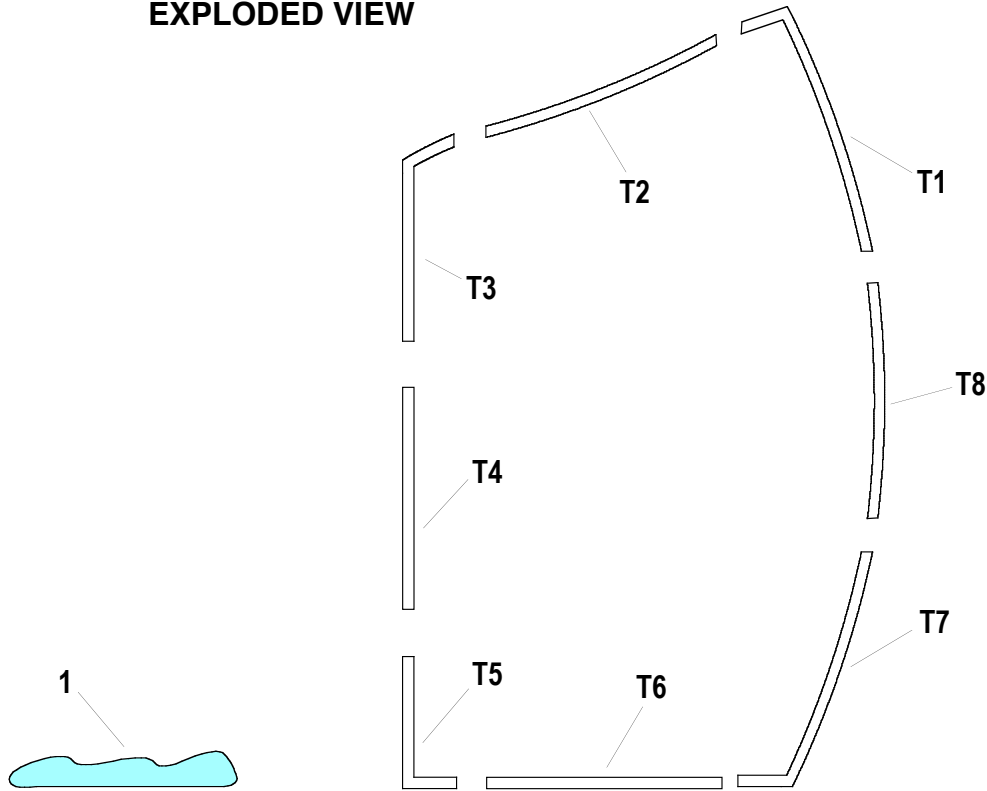

Right Fabric Wing

TOP VIEW

LEFT VIEW

FRONT VIEW

Right Fabric Wing

EXPLODED VIEW

ID	QTY	PART	DESCRIPTION	WGT
1	1	F11-W003-FAB	Zippered Fabric	9.0 lbs
T1	1	F11-W003-T1	2" Alum Tube - Upper Curve Left	4.0 lbs
T2	1	F11-W003-T2	2" Alum Tube - Upper Curve	4.0 lbs
T3	1	F11-W003-T3	2" Alum Tube - Upper Right Corner	4.0 lbs
T4	1	F11-W003-T4	2" Alum Tube - Right Straight Section	4.0 lbs
T5	1	F11-W003-T5	2" Alum Tube - Lower Right Corner	4.0 lbs
T6	1	F11-W003-T6	2" Alum Tube - Lower Straight	4.0 lbs
T7	1	F11-W003-T7	2" Alum Tube - Lower Curve Left	4.0 lbs
T8	1	F11-W003-T8	2" Alum Tube - Center Curve Left	4.0 lbs
TOTAL WEIGHT:				41 lbs

Right Fabric Wing

FRONT VIEW