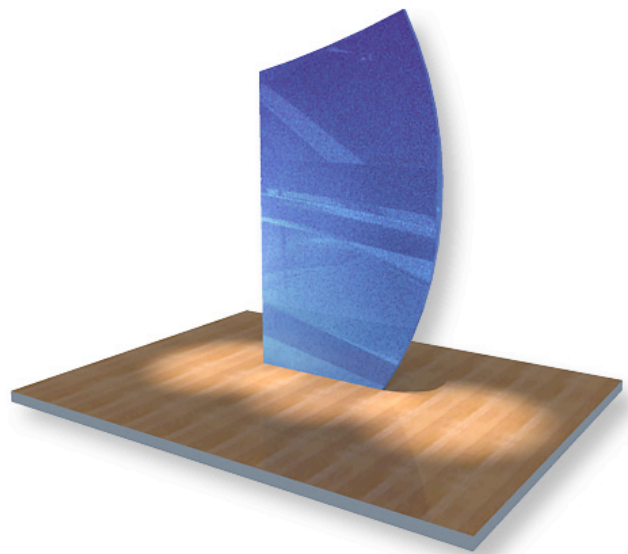

Right Fabric Wing

TOP VIEW

LEFT VIEW

FRONT VIEW

Right Fabric Wing

EXPLODED VIEW

ID	QTY	PART	DESCRIPTION	WGT
1	1	F11-W003-FAB	Zippered Fabric	9.0 lbs
T1	1	F11-W003-T1	2" Alum Tube - Upper Curve Left	4.0 lbs
T2	1	F11-W003-T2	2" Alum Tube - Upper Curve	4.0 lbs
T3	1	F11-W003-T3	2" Alum Tube - Upper Right Corner	4.0 lbs
T4	1	F11-W003-T4	2" Alum Tube - Right Straight Section	4.0 lbs
T5	1	F11-W003-T5	2" Alum Tube - Lower Right Corner	4.0 lbs
T6	1	F11-W003-T6	2" Alum Tube - Lower Straight	4.0 lbs
T7	1	F11-W003-T7	2" Alum Tube - Lower Curve Left	4.0 lbs
T8	1	F11-W003-T8	2" Alum Tube - Center Curve Left	4.0 lbs
TOTAL WEIGHT:				41 lbs

Right Fabric Wing

FRONT VIEW