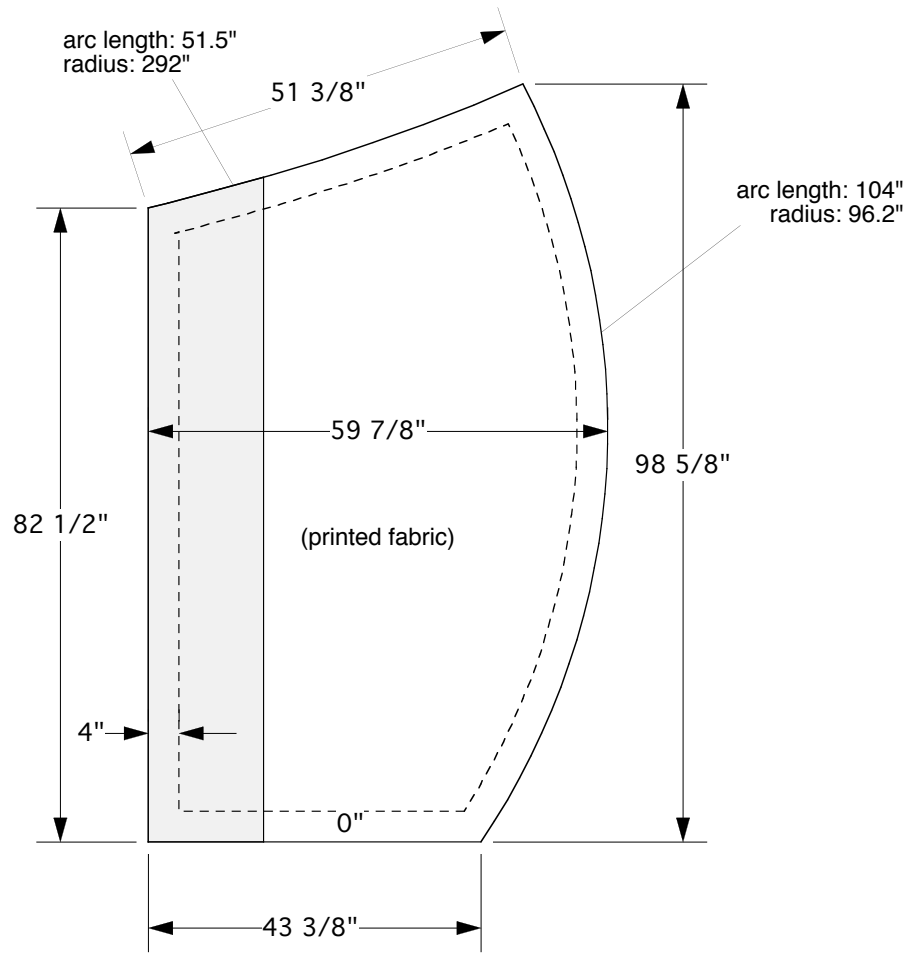

Right Fabric Wing

TOP VIEW

LEFT VIEW

FRONT VIEW

Right Fabric Wing

EXPLODED VIEW

ID	QTY	PART	DESCRIPTION	WGT
1	1	F11-W003-FAB	Zippered Fabric	9.0 lbs
T1	1	F11-W003-T1	2" Alum Tube - Upper Curve Left	4.0 lbs
T2	1	F11-W003-T2	2" Alum Tube - Upper Curve	4.0 lbs
T3	1	F11-W003-T3	2" Alum Tube - Upper Right Corner	4.0 lbs
T4	1	F11-W003-T4	2" Alum Tube - Right Straight Section	4.0 lbs
T5	1	F11-W003-T5	2" Alum Tube - Lower Right Corner	4.0 lbs
T6	1	F11-W003-T6	2" Alum Tube - Lower Straight	4.0 lbs
T7	1	F11-W003-T7	2" Alum Tube - Lower Curve Left	4.0 lbs
T8	1	F11-W003-T8	2" Alum Tube - Center Curve Left	4.0 lbs
TOTAL WEIGHT:				41 lbs

Right Fabric Wing

FRONT VIEW