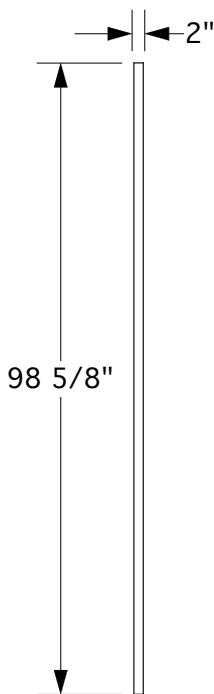

Right Fabric Wing

TOP VIEW

LEFT VIEW

FRONT VIEW

Right Fabric Wing

EXPLODED VIEW

ID	QTY	PART	DESCRIPTION	WGT
1	1	F11-W003-FAB	Zippered Fabric	9.0 lbs
T1	1	F11-W003-T1	2" Alum Tube - Upper Curve Left	4.0 lbs
T2	1	F11-W003-T2	2" Alum Tube - Upper Curve	4.0 lbs
T3	1	F11-W003-T3	2" Alum Tube - Upper Right Corner	4.0 lbs
T4	1	F11-W003-T4	2" Alum Tube - Right Straight Section	4.0 lbs
T5	1	F11-W003-T5	2" Alum Tube - Lower Right Corner	4.0 lbs
T6	1	F11-W003-T6	2" Alum Tube - Lower Straight	4.0 lbs
T7	1	F11-W003-T7	2" Alum Tube - Lower Curve Left	4.0 lbs
T8	1	F11-W003-T8	2" Alum Tube - Center Curve Left	4.0 lbs
TOTAL WEIGHT:				41 lbs

Right Fabric Wing

FRONT VIEW