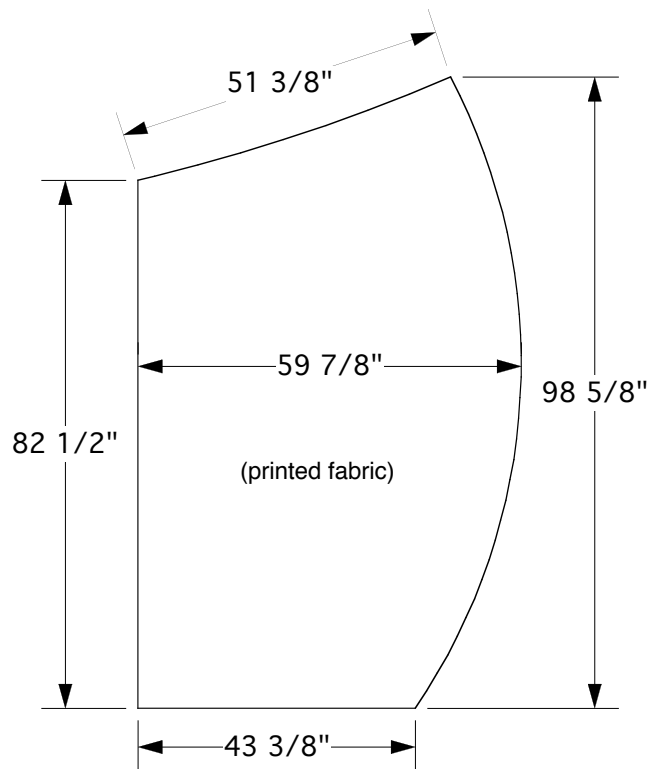

Right Fabric Wing

TOP VIEW

LEFT VIEW

FRONT VIEW

Right Fabric Wing

EXPLODED VIEW

ID	QTY	PART	DESCRIPTION	WGT
1	1	F11-W003-FAB	Zippered Fabric	9.0 lbs
T1	1	F11-W003-T1	2" Alum Tube - Upper Curve Left	4.0 lbs
T2	1	F11-W003-T2	2" Alum Tube - Upper Curve	4.0 lbs
T3	1	F11-W003-T3	2" Alum Tube - Upper Right Corner	4.0 lbs
T4	1	F11-W003-T4	2" Alum Tube - Right Straight Section	4.0 lbs
T5	1	F11-W003-T5	2" Alum Tube - Lower Right Corner	4.0 lbs
T6	1	F11-W003-T6	2" Alum Tube - Lower Straight	4.0 lbs
T7	1	F11-W003-T7	2" Alum Tube - Lower Curve Left	4.0 lbs
T8	1	F11-W003-T8	2" Alum Tube - Center Curve Left	4.0 lbs
TOTAL WEIGHT:				41 lbs

Right Fabric Wing

FRONT VIEW