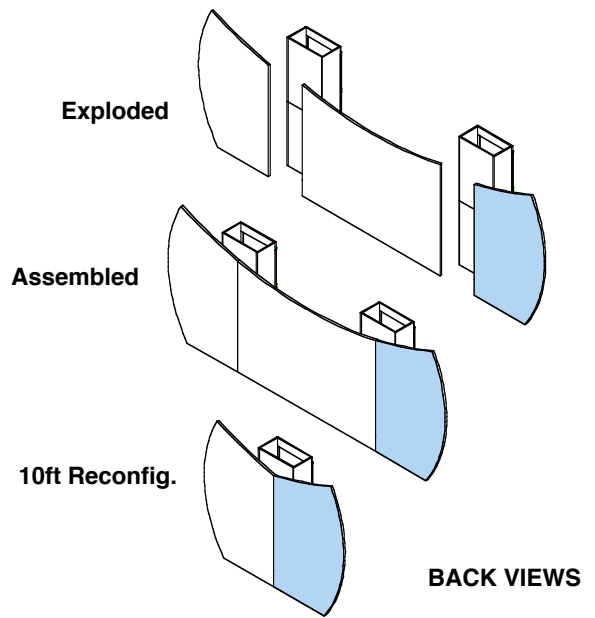

Left Fabric Wing

TOP VIEW

LEFT VIEW

FRONT VIEW

Left Fabric Wing

EXPLODED VIEW

ID	QTY	PART	DESCRIPTION	WGT
1	1	F11-W002-FAB	Zippered Fabric	9.0 lbs
T1	1	F11-W002-T1	2" Alum Tube - Upper Curve Left	4.0 lbs
T2	1	F11-W002-T2	2" Alum Tube - Upper Curve	4.0 lbs
T3	1	F11-W002-T3	2" Alum Tube - Upper Right Corner	4.0 lbs
T4	1	F11-W002-T4	2" Alum Tube - Right Straight Section	4.0 lbs
T5	1	F11-W002-T5	2" Alum Tube - Lower Right Corner	4.0 lbs
T6	1	F11-W002-T6	2" Alum Tube - Lower Straight	4.0 lbs
T7	1	F11-W002-T7	2" Alum Tube - Lower Curve Left	4.0 lbs
T8	1	F11-W002-T8	2" Alum Tube - Center Curve Left	4.0 lbs
TOTAL WEIGHT:				41 lbs

Left Fabric Wing

— outside line: actual art
 - - - inside line: safe art
 [shaded box] hidden by towers

FRONT VIEW

BACK VIEWS