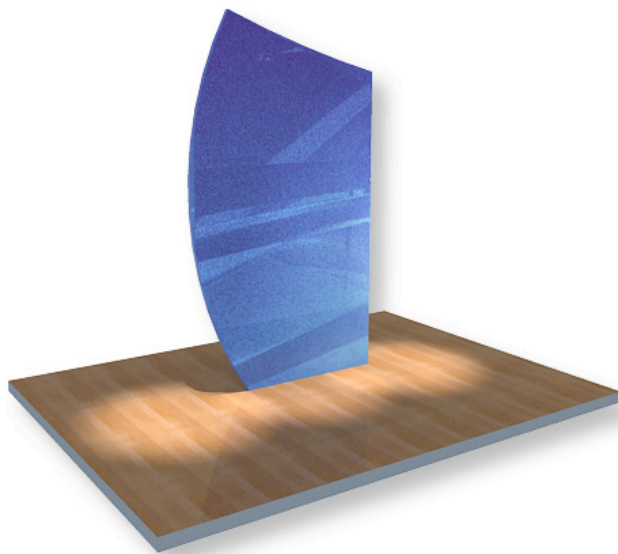

Left Fabric Wing

TOP VIEW

LEFT VIEW

FRONT VIEW

Left Fabric Wing

EXPLODED VIEW

ID	QTY	PART	DESCRIPTION	WGT
1	1	F11-W002-FAB	Zippered Fabric	9.0 lbs
T1	1	F11-W002-T1	2" Alum Tube - Upper Curve Left	4.0 lbs
T2	1	F11-W002-T2	2" Alum Tube - Upper Curve	4.0 lbs
T3	1	F11-W002-T3	2" Alum Tube - Upper Right Corner	4.0 lbs
T4	1	F11-W002-T4	2" Alum Tube - Right Straight Section	4.0 lbs
T5	1	F11-W002-T5	2" Alum Tube - Lower Right Corner	4.0 lbs
T6	1	F11-W002-T6	2" Alum Tube - Lower Straight	4.0 lbs
T7	1	F11-W002-T7	2" Alum Tube - Lower Curve Left	4.0 lbs
T8	1	F11-W002-T8	2" Alum Tube - Center Curve Left	4.0 lbs
TOTAL WEIGHT:				41 lbs

Left Fabric Wing

— outside line: actual art
 - - - inside line: safe art
 [shaded box] hidden by towers

FRONT VIEW

BACK VIEWS