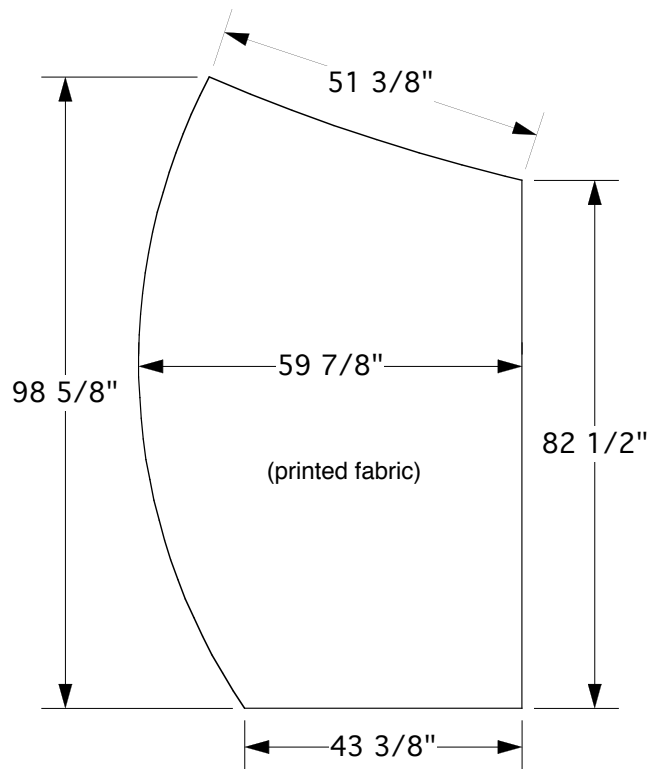

Left Fabric Wing

TOP VIEW

LEFT VIEW

FRONT VIEW

Left Fabric Wing

EXPLODED VIEW

ID	QTY	PART	DESCRIPTION	WGT
1	1	F11-W002-FAB	Zippered Fabric	9.0 lbs
T1	1	F11-W002-T1	2" Alum Tube - Upper Curve Left	4.0 lbs
T2	1	F11-W002-T2	2" Alum Tube - Upper Curve	4.0 lbs
T3	1	F11-W002-T3	2" Alum Tube - Upper Right Corner	4.0 lbs
T4	1	F11-W002-T4	2" Alum Tube - Right Straight Section	4.0 lbs
T5	1	F11-W002-T5	2" Alum Tube - Lower Right Corner	4.0 lbs
T6	1	F11-W002-T6	2" Alum Tube - Lower Straight	4.0 lbs
T7	1	F11-W002-T7	2" Alum Tube - Lower Curve Left	4.0 lbs
T8	1	F11-W002-T8	2" Alum Tube - Center Curve Left	4.0 lbs
TOTAL WEIGHT:				41 lbs

Left Fabric Wing

— outside line: actual art
 - - - inside line: safe art
 [shaded box] hidden by towers

FRONT VIEW

BACK VIEWS