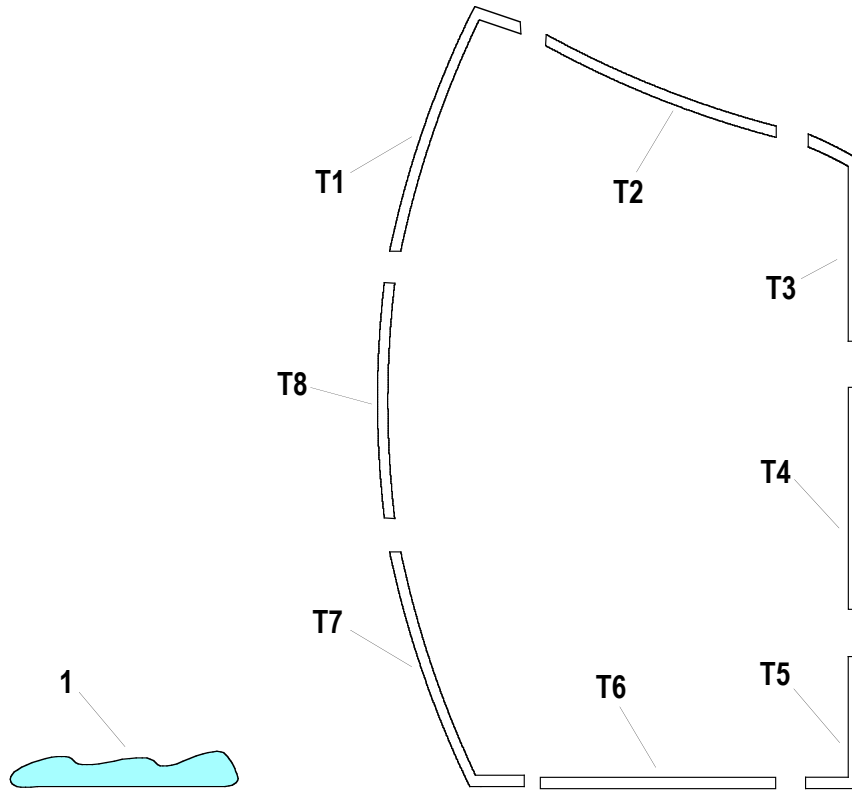

Left Fabric Wing

TOP VIEW

LEFT VIEW

FRONT VIEW

Left Fabric Wing

EXPLODED VIEW

ID	QTY	PART	DESCRIPTION	WGT
1	1	F11-W002-FAB	Zippered Fabric	9.0 lbs
T1	1	F11-W002-T1	2" Alum Tube - Upper Curve Left	4.0 lbs
T2	1	F11-W002-T2	2" Alum Tube - Upper Curve	4.0 lbs
T3	1	F11-W002-T3	2" Alum Tube - Upper Right Corner	4.0 lbs
T4	1	F11-W002-T4	2" Alum Tube - Right Straight Section	4.0 lbs
T5	1	F11-W002-T5	2" Alum Tube - Lower Right Corner	4.0 lbs
T6	1	F11-W002-T6	2" Alum Tube - Lower Straight	4.0 lbs
T7	1	F11-W002-T7	2" Alum Tube - Lower Curve Left	4.0 lbs
T8	1	F11-W002-T8	2" Alum Tube - Center Curve Left	4.0 lbs
TOTAL WEIGHT:				41 lbs

Left Fabric Wing

— outside line: actual art
 - - - inside line: safe art
 [shaded box] hidden by towers

FRONT VIEW

BACK VIEWS