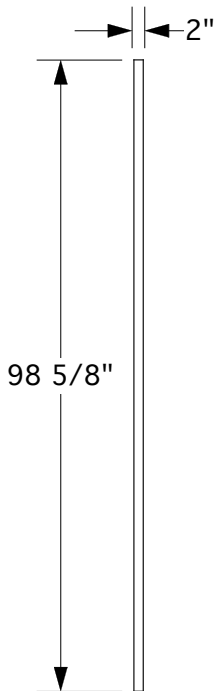

Left Fabric Wing

TOP VIEW

LEFT VIEW

FRONT VIEW

Left Fabric Wing

EXPLODED VIEW

ID	QTY	PART	DESCRIPTION	WGT
1	1	F11-W002-FAB	Zippered Fabric	9.0 lbs
T1	1	F11-W002-T1	2" Alum Tube - Upper Curve Left	4.0 lbs
T2	1	F11-W002-T2	2" Alum Tube - Upper Curve	4.0 lbs
T3	1	F11-W002-T3	2" Alum Tube - Upper Right Corner	4.0 lbs
T4	1	F11-W002-T4	2" Alum Tube - Right Straight Section	4.0 lbs
T5	1	F11-W002-T5	2" Alum Tube - Lower Right Corner	4.0 lbs
T6	1	F11-W002-T6	2" Alum Tube - Lower Straight	4.0 lbs
T7	1	F11-W002-T7	2" Alum Tube - Lower Curve Left	4.0 lbs
T8	1	F11-W002-T8	2" Alum Tube - Center Curve Left	4.0 lbs
TOTAL WEIGHT:				41 lbs

Left Fabric Wing

— outside line: actual art
 - - - inside line: safe art
 [shaded box] hidden by towers

FRONT VIEW

BACK VIEWS