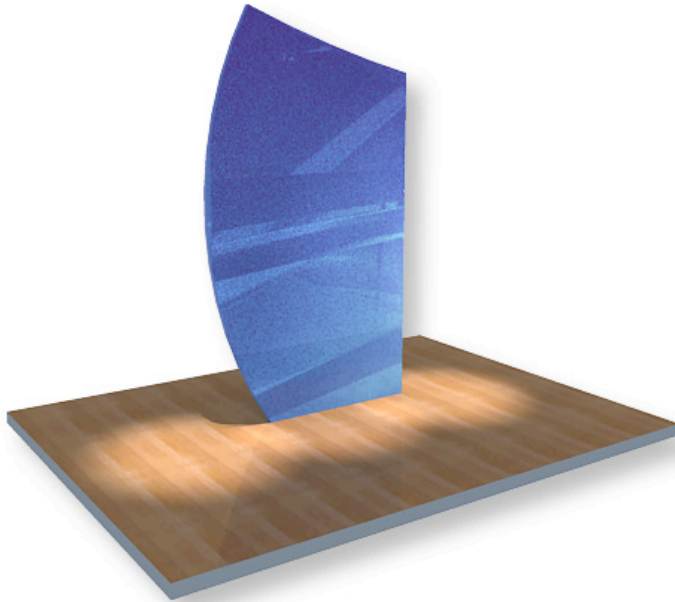

Left Fabric Wing

TOP VIEW

LEFT VIEW

FRONT VIEW

Left Fabric Wing

EXPLODED VIEW

ID	QTY	PART	DESCRIPTION	WGT
1	1	F11-W002-FAB	Zippered Fabric	9.0 lbs
T1	1	F11-W002-T1	2" Alum Tube - Upper Curve Left	4.0 lbs
T2	1	F11-W002-T2	2" Alum Tube - Upper Curve	4.0 lbs
T3	1	F11-W002-T3	2" Alum Tube - Upper Right Corner	4.0 lbs
T4	1	F11-W002-T4	2" Alum Tube - Right Straight Section	4.0 lbs
T5	1	F11-W002-T5	2" Alum Tube - Lower Right Corner	4.0 lbs
T6	1	F11-W002-T6	2" Alum Tube - Lower Straight	4.0 lbs
T7	1	F11-W002-T7	2" Alum Tube - Lower Curve Left	4.0 lbs
T8	1	F11-W002-T8	2" Alum Tube - Center Curve Left	4.0 lbs
TOTAL WEIGHT:				41 lbs

Left Fabric Wing

— outside line: actual art
 - - - inside line: safe art
 [shaded box] hidden by towers

FRONT VIEW

BACK VIEWS