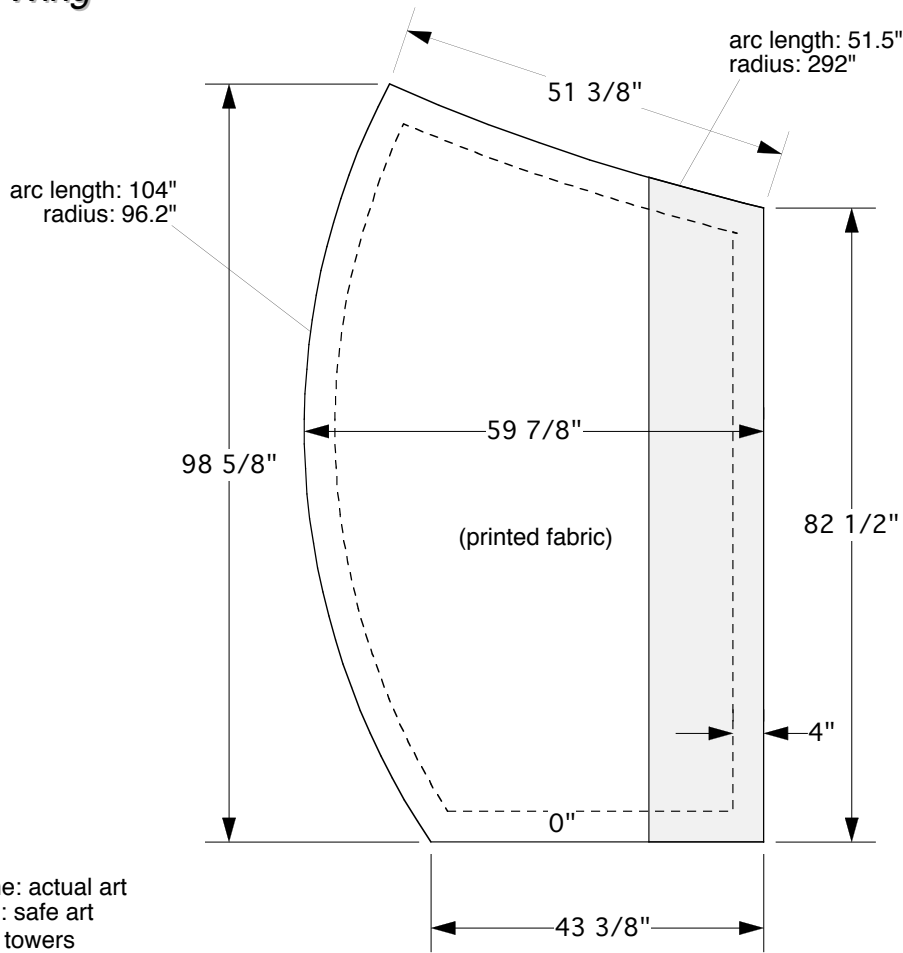

Left Fabric Wing

TOP VIEW

LEFT VIEW

FRONT VIEW

Left Fabric Wing

EXPLODED VIEW

ID	QTY	PART	DESCRIPTION	WGT
1	1	F11-W002-FAB	Zippered Fabric	9.0 lbs
T1	1	F11-W002-T1	2" Alum Tube - Upper Curve Left	4.0 lbs
T2	1	F11-W002-T2	2" Alum Tube - Upper Curve	4.0 lbs
T3	1	F11-W002-T3	2" Alum Tube - Upper Right Corner	4.0 lbs
T4	1	F11-W002-T4	2" Alum Tube - Right Straight Section	4.0 lbs
T5	1	F11-W002-T5	2" Alum Tube - Lower Right Corner	4.0 lbs
T6	1	F11-W002-T6	2" Alum Tube - Lower Straight	4.0 lbs
T7	1	F11-W002-T7	2" Alum Tube - Lower Curve Left	4.0 lbs
T8	1	F11-W002-T8	2" Alum Tube - Center Curve Left	4.0 lbs
TOTAL WEIGHT:				41 lbs

Left Fabric Wing

— outside line: actual art
 - - - inside line: safe art
 [shaded box] hidden by towers

FRONT VIEW

BACK VIEWS