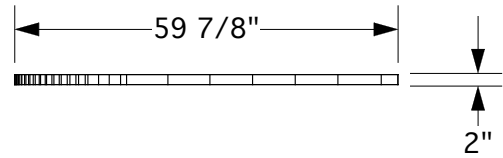

Left Fabric Wing

TOP VIEW

LEFT VIEW

FRONT VIEW

Left Fabric Wing

EXPLODED VIEW

ID	QTY	PART	DESCRIPTION	WGT
1	1	F11-W002-FAB	Zippered Fabric	9.0 lbs
T1	1	F11-W002-T1	2" Alum Tube - Upper Curve Left	4.0 lbs
T2	1	F11-W002-T2	2" Alum Tube - Upper Curve	4.0 lbs
T3	1	F11-W002-T3	2" Alum Tube - Upper Right Corner	4.0 lbs
T4	1	F11-W002-T4	2" Alum Tube - Right Straight Section	4.0 lbs
T5	1	F11-W002-T5	2" Alum Tube - Lower Right Corner	4.0 lbs
T6	1	F11-W002-T6	2" Alum Tube - Lower Straight	4.0 lbs
T7	1	F11-W002-T7	2" Alum Tube - Lower Curve Left	4.0 lbs
T8	1	F11-W002-T8	2" Alum Tube - Center Curve Left	4.0 lbs
TOTAL WEIGHT:				41 lbs

Left Fabric Wing

— outside line: actual art
 - - - inside line: safe art
 [shaded box] hidden by towers

FRONT VIEW

BACK VIEWS