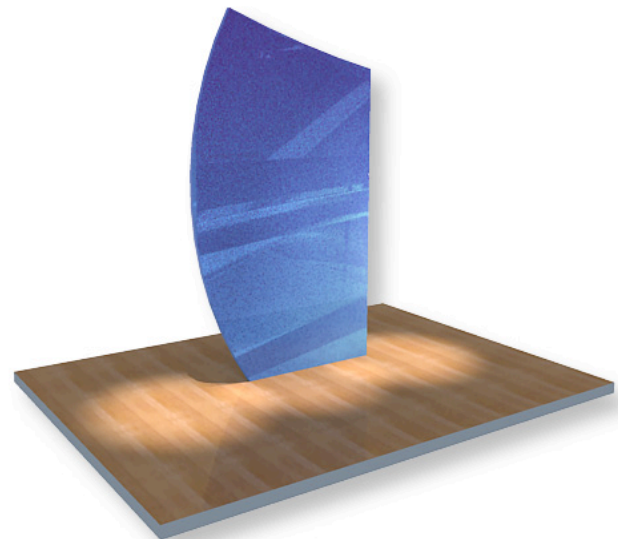

Left Fabric Wing

TOP VIEW

LEFT VIEW

FRONT VIEW

Left Fabric Wing

EXPLODED VIEW

ID	QTY	PART	DESCRIPTION	WGT
1	1	F11-W002-FAB	Zippered Fabric	9.0 lbs
T1	1	F11-W002-T1	2" Alum Tube - Upper Curve Left	4.0 lbs
T2	1	F11-W002-T2	2" Alum Tube - Upper Curve	4.0 lbs
T3	1	F11-W002-T3	2" Alum Tube - Upper Right Corner	4.0 lbs
T4	1	F11-W002-T4	2" Alum Tube - Right Straight Section	4.0 lbs
T5	1	F11-W002-T5	2" Alum Tube - Lower Right Corner	4.0 lbs
T6	1	F11-W002-T6	2" Alum Tube - Lower Straight	4.0 lbs
T7	1	F11-W002-T7	2" Alum Tube - Lower Curve Left	4.0 lbs
T8	1	F11-W002-T8	2" Alum Tube - Center Curve Left	4.0 lbs
TOTAL WEIGHT:				41 lbs

Left Fabric Wing

— outside line: actual art
 - - - inside line: safe art
 [shaded box] hidden by towers

FRONT VIEW

BACK VIEWS