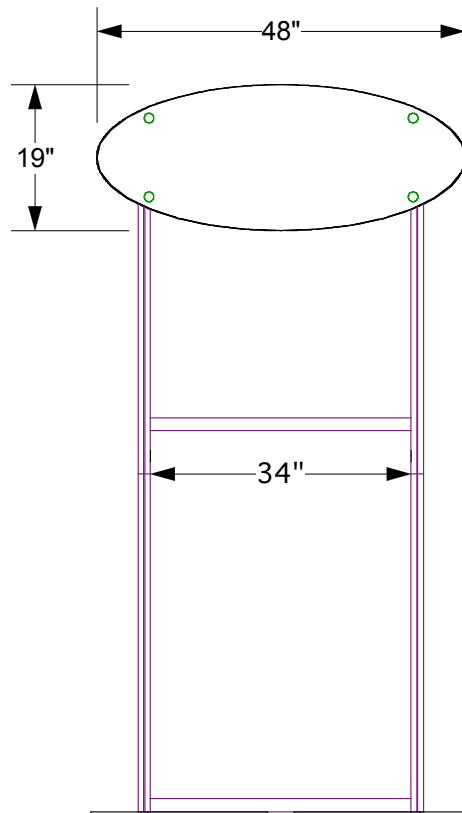

Small Ellipse Lightbox Module

TOP VIEW

LEFT VIEW

FRONT VIEW

Small Ellipse Lightbox Module

EXPLODED VIEW

ID	QTY	PART	DESCRIPTION	WGT
A	1		1/4" Clear Plex Ellipse - 48"x 19" w/Holes	9.0 lbs
B	1		1/8" Milk Plex Ellipse 48x19	4.0 lbs
C	1		Ellipse Lightbox 48x19x4	19.0 lbs
D	1	FL3PC6SW	6ft Power Cord w/Switch	1.0 lbs
E	2	FL3LC06	6" Link Cable	0.2 lbs
F	3	FLOT440	40.25" Slim Line Florescent Light	9.0 lbs
G	2	M1025-001	M1025 Extr: 6" w/Lock & Threaded Insert	3.0 lbs
H	2	M1025-002	M1025 Extr: 44" w/Splice Connector	9.0 lbs
I	2	M1025-003	M1025 Extr: 44" w/Threaded Insert	8.0 lbs
J	2	PLATE-1623	Fabricated Base (16x23) for 2 Octanorm Posts	21.0 lbs
K	4	SO-CAP3	Standoff Cap - 1.25"dia.	0.2 lbs
L	2	Z4400-001	Z4400 Extr: 34" w/2 Locks	5.0 lbs
TOTAL WEIGHT:				135 lbs

Small Ellipse Lightbox Module