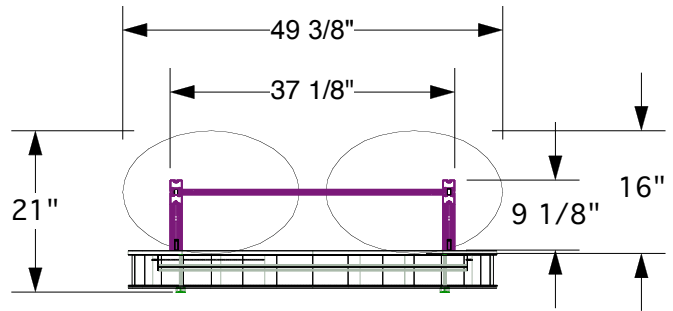

Small Ellipse Lightbox Module

TOP VIEW

LEFT VIEW

FRONT VIEW

Small Ellipse Lightbox Module

EXPLODED VIEW

ID	QTY	PART	DESCRIPTION	WGT
A	1		1/4" Clear Plex Ellipse - 48"x 19" w/Holes	9.0 lbs
B	1		1/8" Milk Plex Ellipse 48x19	4.0 lbs
C	1		Ellipse Lightbox 48x19x4	19.0 lbs
D	1	FL3PC6SW	6ft Power Cord w/Switch	1.0 lbs
E	2	FL3LC06	6" Link Cable	0.2 lbs
F	3	FLOT440	40.25" Slim Line Florescent Light	9.0 lbs
G	2	M1025-001	M1025 Extr: 6" w/Lock & Threaded Insert	3.0 lbs
H	2	M1025-002	M1025 Extr: 44" w/Splice Connector	9.0 lbs
I	2	M1025-003	M1025 Extr: 44" w/Threaded Insert	8.0 lbs
J	2	PLATE-1623	Fabricated Base (16x23) for 2 Octanorm Posts	21.0 lbs
K	4	SO-CAP3	Standoff Cap - 1.25"dia.	0.2 lbs
L	2	Z4400-001	Z4400 Extr: 34" w/2 Locks	5.0 lbs
TOTAL WEIGHT:				135 lbs

Small Ellipse Lightbox Module