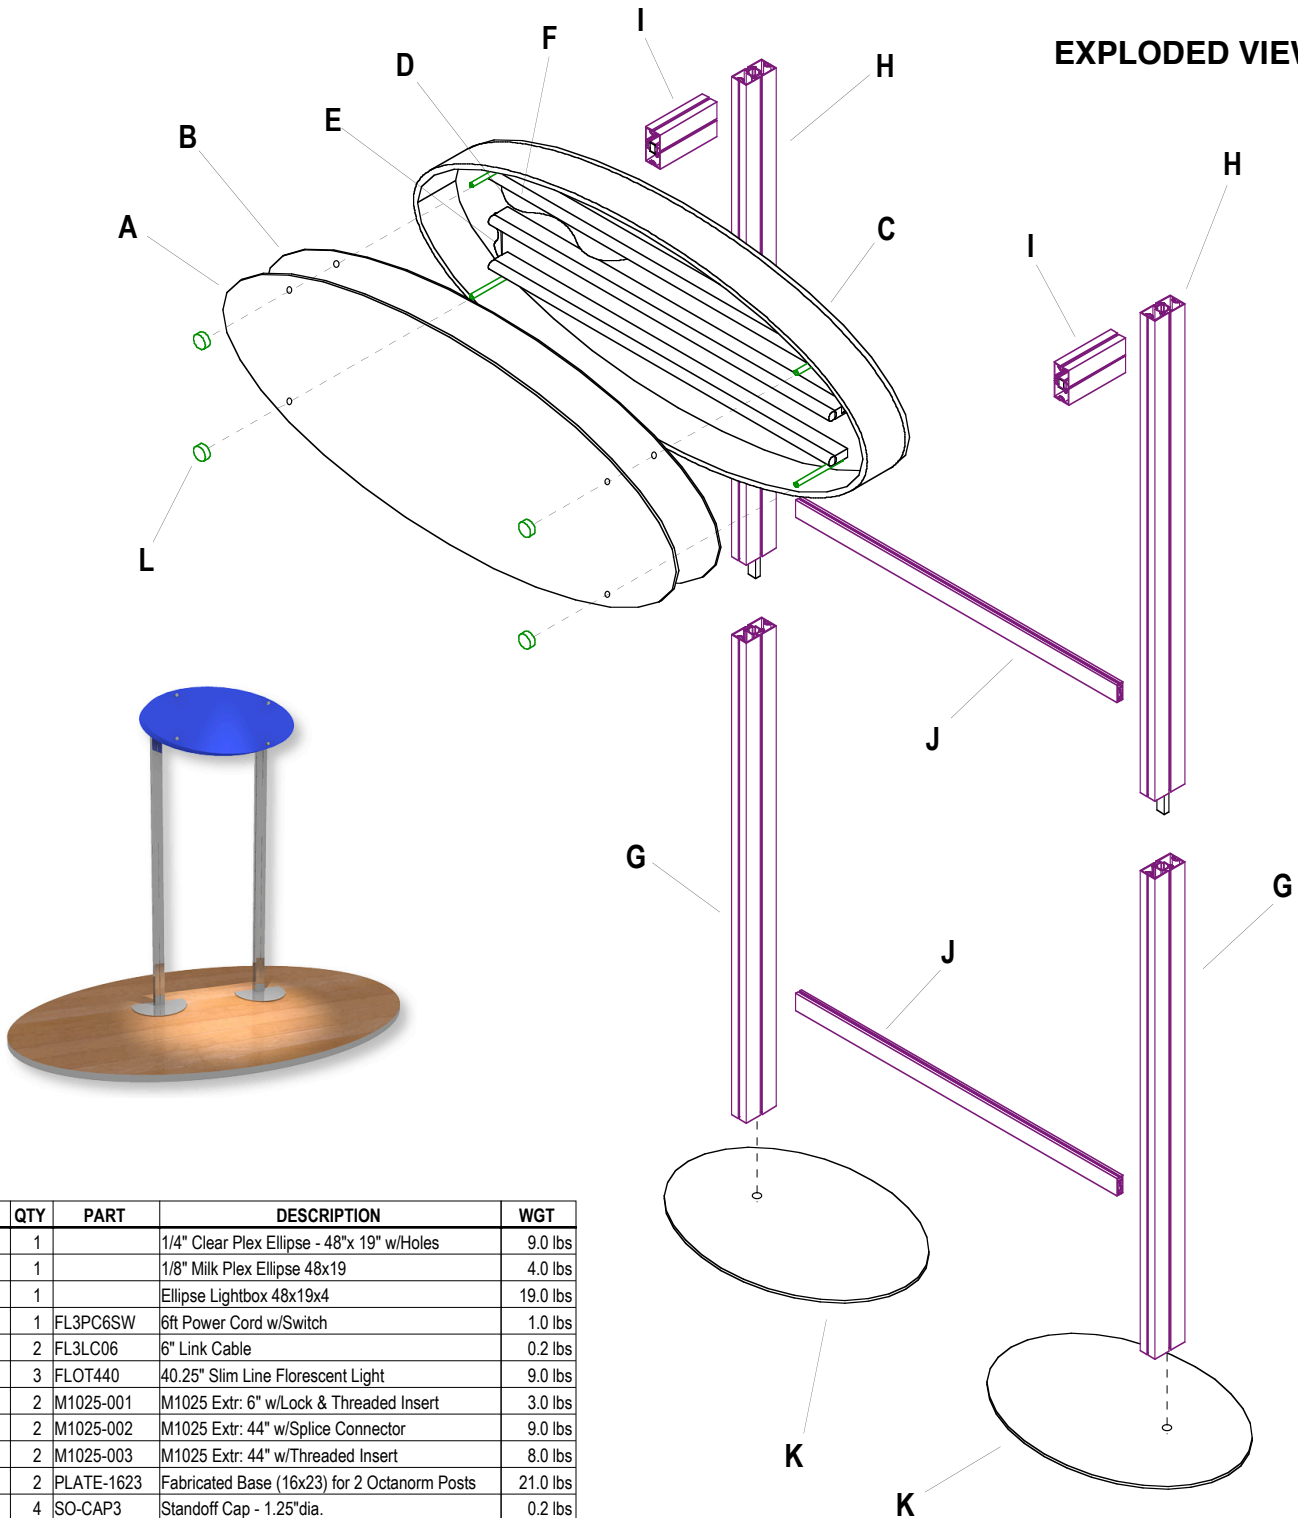

Small Ellipse Lightbox Module

TOP VIEW

LEFT VIEW

FRONT VIEW

Small Ellipse Lightbox Module

EXPLODED VIEW

ID	QTY	PART	DESCRIPTION	WGT
A	1		1/4" Clear Plex Ellipse - 48"x 19" w/Holes	9.0 lbs
B	1		1/8" Milk Plex Ellipse 48x19	4.0 lbs
C	1		Ellipse Lightbox 48x19x4	19.0 lbs
D	1	FL3PC6SW	6ft Power Cord w/Switch	1.0 lbs
E	2	FL3LC06	6" Link Cable	0.2 lbs
F	3	FLOT440	40.25" Slim Line Florescent Light	9.0 lbs
G	2	M1025-001	M1025 Extr: 6" w/Lock & Threaded Insert	3.0 lbs
H	2	M1025-002	M1025 Extr: 44" w/Splice Connector	9.0 lbs
I	2	M1025-003	M1025 Extr: 44" w/Threaded Insert	8.0 lbs
J	2	PLATE-1623	Fabricated Base (16x23) for 2 Octanorm Posts	21.0 lbs
K	4	SO-CAP3	Standoff Cap - 1.25"dia.	0.2 lbs
L	2	Z4400-001	Z4400 Extr: 34" w/2 Locks	5.0 lbs
TOTAL WEIGHT:				135 lbs

Small Ellipse Lightbox Module