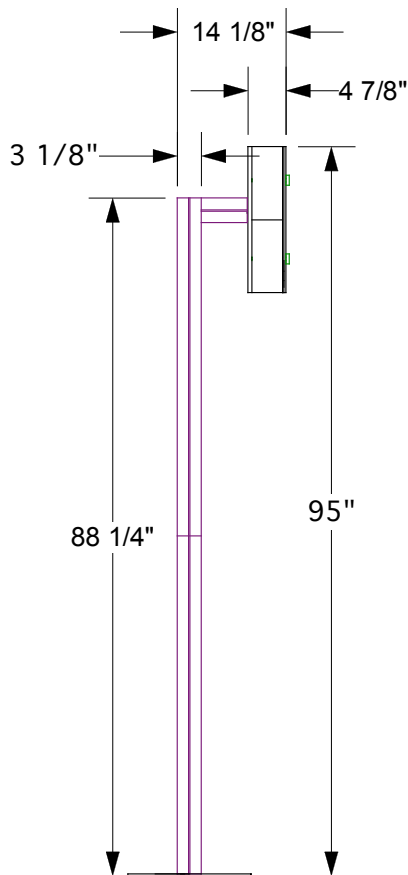

Small Ellipse Lightbox Module

TOP VIEW

LEFT VIEW

FRONT VIEW

Small Ellipse Lightbox Module

EXPLODED VIEW

ID	QTY	PART	DESCRIPTION	WGT
A	1		1/4" Clear Plex Ellipse - 48"x 19" w/Holes	9.0 lbs
B	1		1/8" Milk Plex Ellipse 48x19	4.0 lbs
C	1		Ellipse Lightbox 48x19x4	19.0 lbs
D	1	FL3PC6SW	6ft Power Cord w/Switch	1.0 lbs
E	2	FL3LC06	6" Link Cable	0.2 lbs
F	3	FLOT440	40.25" Slim Line Florescent Light	9.0 lbs
G	2	M1025-001	M1025 Extr: 6" w/Lock & Threaded Insert	3.0 lbs
H	2	M1025-002	M1025 Extr: 44" w/Splice Connector	9.0 lbs
I	2	M1025-003	M1025 Extr: 44" w/Threaded Insert	8.0 lbs
J	2	PLATE-1623	Fabricated Base (16x23) for 2 Octanorm Posts	21.0 lbs
K	4	SO-CAP3	Standoff Cap - 1.25"dia.	0.2 lbs
L	2	Z4400-001	Z4400 Extr: 34" w/2 Locks	5.0 lbs
TOTAL WEIGHT:				135 lbs

Small Ellipse Lightbox Module