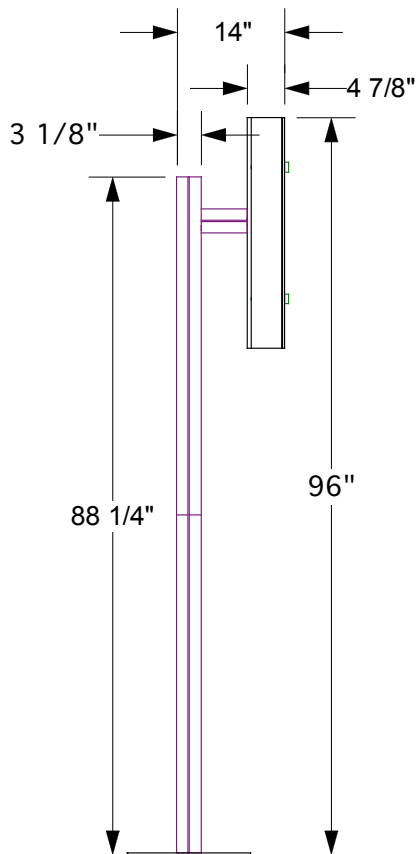

Large Ellipse Lightbox Module

TOP VIEW

LEFT VIEW

FRONT VIEW

Large Ellipse Lightbox Module

ID	QTY	PART	DESCRIPTION	WGT
A	1		Ellipse Lightbox 48x30x4	26.0 lbs
B	1		1/4" Milk Plex Ellipse - 48"x 30" w/Holes	9.0 lbs
C	1		1/4" Clear Plex Ellipse - 48"x 30" w/Holes	14.0 lbs
D	1	FL3PC6SW	6ft Power Cord w/Switch	1.0 lbs
E	2	FL3LC06	6" Link Cable	0.2 lbs
F	3	FLOT440	40.25" Slim Line Florescent Light	9.0 lbs
G	2	M1025-001	M1025 Extr: 6" w/Lock & Threaded Insert	3.0 lbs
H	2	M1025-002	M1025 Extr: 44" w/Splice Connector	9.0 lbs
I	2	M1025-003	M1025 Extr: 44" w/Threaded Insert	8.0 lbs
J	2	PLATE-1623	Fabricated Base (16x23) for 2 Octanorm Posts	21.0 lbs
K	4	SO-CAP3	Standoff Cap - 1.25"dia.	0.2 lbs
L	2	Z4400-001	Z4400 Extr: 34" w/2 Locks	5.0 lbs
TOTAL WEIGHT:				152 lbs

Large Ellipse Lightbox Module