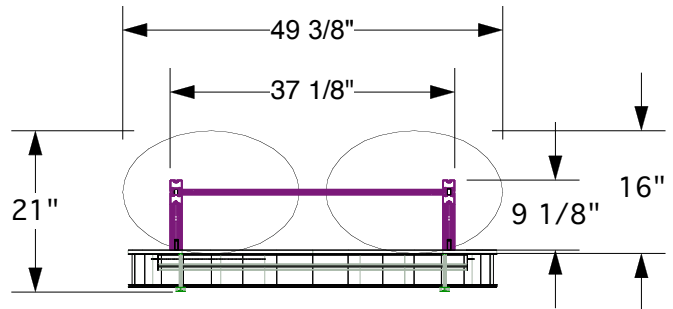

Large Ellipse Lightbox Module

TOP VIEW

LEFT VIEW

FRONT VIEW

Large Ellipse Lightbox Module

ID	QTY	PART	DESCRIPTION	WGT
A	1		Ellipse Lightbox 48x30x4	26.0 lbs
B	1		1/4" Milk Plex Ellipse - 48"x 30" w/Holes	9.0 lbs
C	1		1/4" Clear Plex Ellipse - 48"x 30" w/Holes	14.0 lbs
D	1	FL3PC6SW	6ft Power Cord w/Switch	1.0 lbs
E	2	FL3LC06	6" Link Cable	0.2 lbs
F	3	FLOT440	40.25" Slim Line Florescent Light	9.0 lbs
G	2	M1025-001	M1025 Extr: 6" w/Lock & Threaded Insert	3.0 lbs
H	2	M1025-002	M1025 Extr: 44" w/Splice Connector	9.0 lbs
I	2	M1025-003	M1025 Extr: 44" w/Threaded Insert	8.0 lbs
J	2	PLATE-1623	Fabricated Base (16x23) for 2 Octanorm Posts	21.0 lbs
K	4	SO-CAP3	Standoff Cap - 1.25"dia.	0.2 lbs
L	2	Z4400-001	Z4400 Extr: 34" w/2 Locks	5.0 lbs
TOTAL WEIGHT:				152 lbs

Large Ellipse Lightbox Module