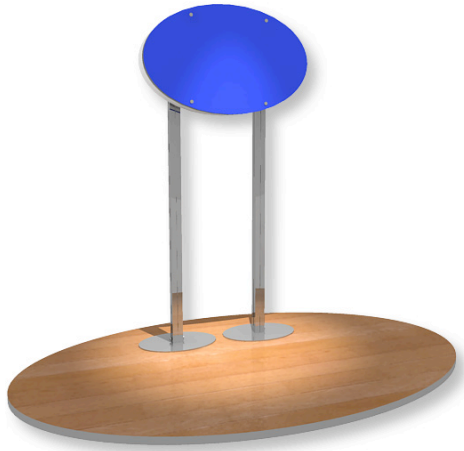

Large Ellipse Lightbox Module

TOP VIEW

LEFT VIEW

FRONT VIEW

Large Ellipse Lightbox Module

ID	QTY	PART	DESCRIPTION	WGT
A	1		Ellipse Lightbox 48x30x4	26.0 lbs
B	1		1/4" Milk Plex Ellipse - 48"x 30" w/Holes	9.0 lbs
C	1		1/4" Clear Plex Ellipse - 48"x 30" w/Holes	14.0 lbs
D	1	FL3PC6SW	6ft Power Cord w/Switch	1.0 lbs
E	2	FL3LC06	6" Link Cable	0.2 lbs
F	3	FLOT440	40.25" Slim Line Florescent Light	9.0 lbs
G	2	M1025-001	M1025 Extr: 6" w/Lock & Threaded Insert	3.0 lbs
H	2	M1025-002	M1025 Extr: 44" w/Splice Connector	9.0 lbs
I	2	M1025-003	M1025 Extr: 44" w/Threaded Insert	8.0 lbs
J	2	PLATE-1623	Fabricated Base (16x23) for 2 Octanorm Posts	21.0 lbs
K	4	SO-CAP3	Standoff Cap - 1.25"dia.	0.2 lbs
L	2	Z4400-001	Z4400 Extr: 34" w/2 Locks	5.0 lbs
TOTAL WEIGHT:				152 lbs

Large Ellipse Lightbox Module