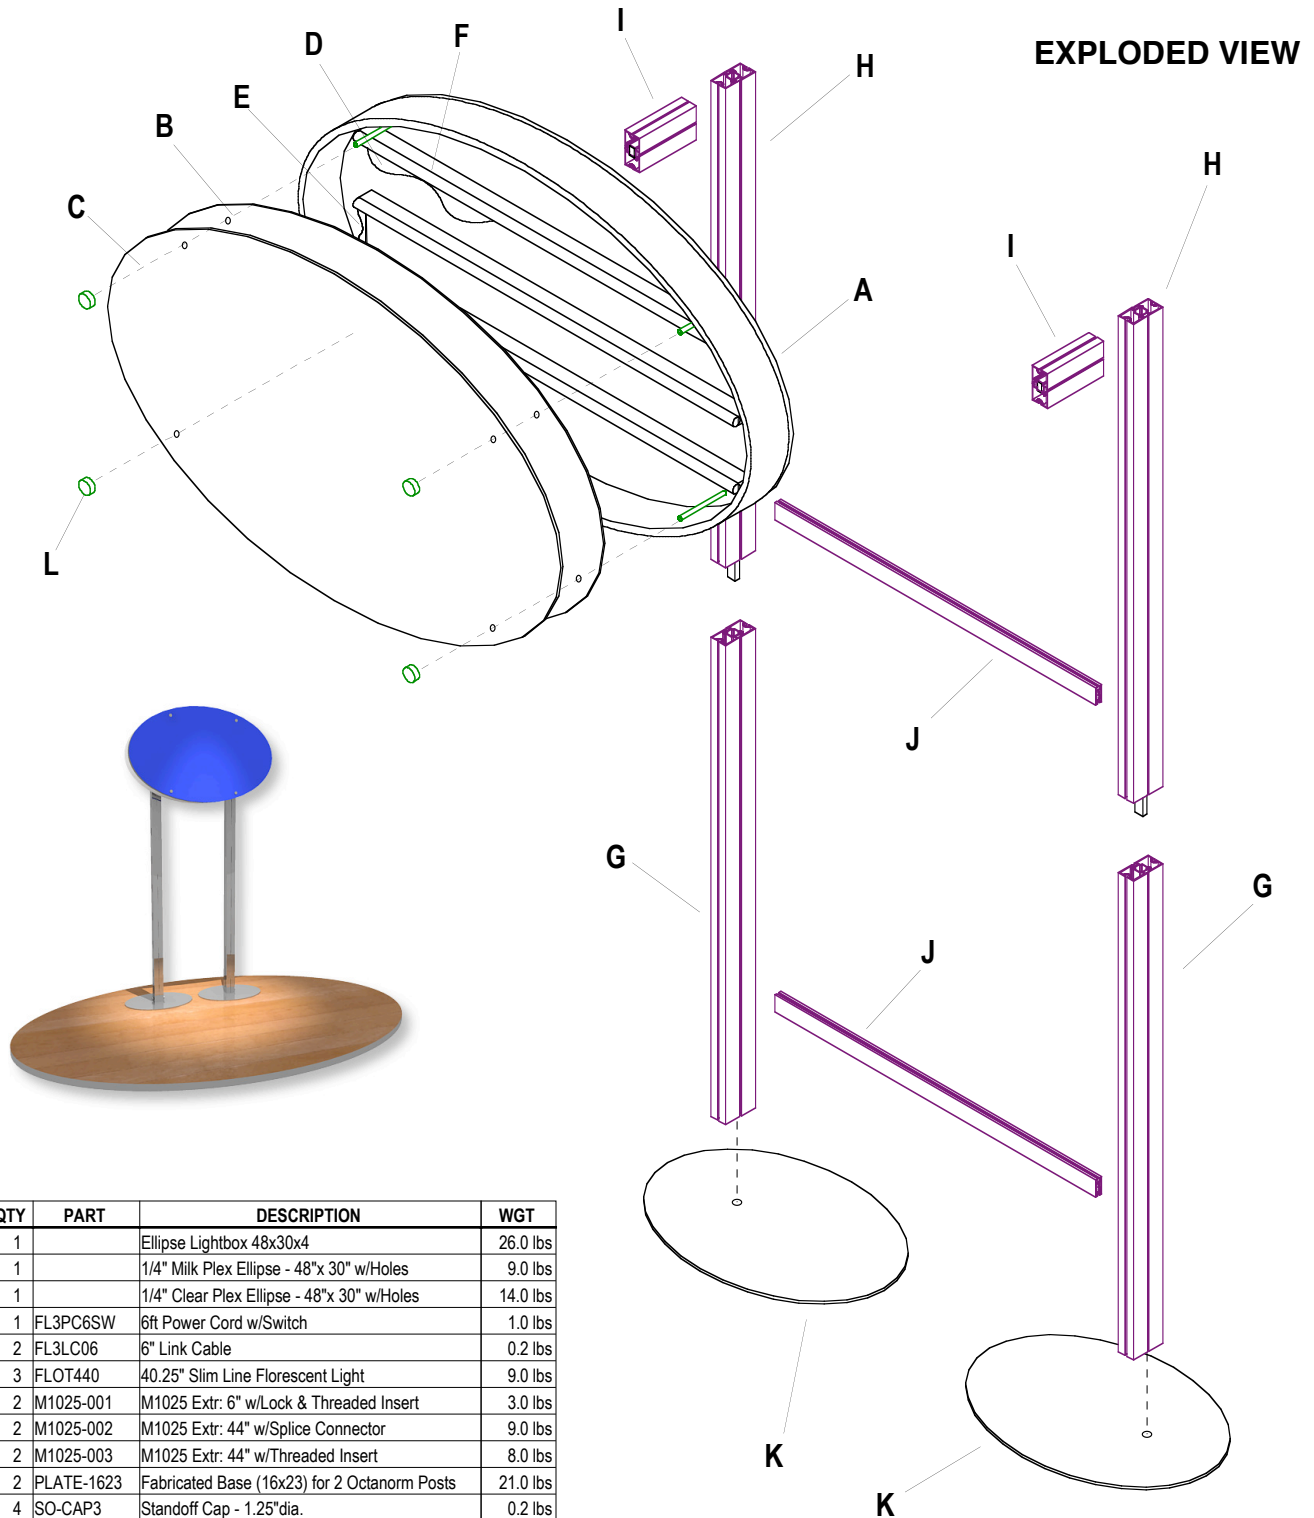

Large Ellipse Lightbox Module

TOP VIEW

LEFT VIEW

FRONT VIEW

Large Ellipse Lightbox Module

ID	QTY	PART	DESCRIPTION	WGT
A	1		Ellipse Lightbox 48x30x4	26.0 lbs
B	1		1/4" Milk Plex Ellipse - 48"x 30" w/Holes	9.0 lbs
C	1		1/4" Clear Plex Ellipse - 48"x 30" w/Holes	14.0 lbs
D	1	FL3PC6SW	6ft Power Cord w/Switch	1.0 lbs
E	2	FL3LC06	6" Link Cable	0.2 lbs
F	3	FLOT440	40.25" Slim Line Florescent Light	9.0 lbs
G	2	M1025-001	M1025 Extr: 6" w/Lock & Threaded Insert	3.0 lbs
H	2	M1025-002	M1025 Extr: 44" w/Splice Connector	9.0 lbs
I	2	M1025-003	M1025 Extr: 44" w/Threaded Insert	8.0 lbs
J	2	PLATE-1623	Fabricated Base (16x23) for 2 Octanorm Posts	21.0 lbs
K	4	SO-CAP3	Standoff Cap - 1.25"dia.	0.2 lbs
L	2	Z4400-001	Z4400 Extr: 34" w/2 Locks	5.0 lbs
TOTAL WEIGHT:				152 lbs

Large Ellipse Lightbox Module