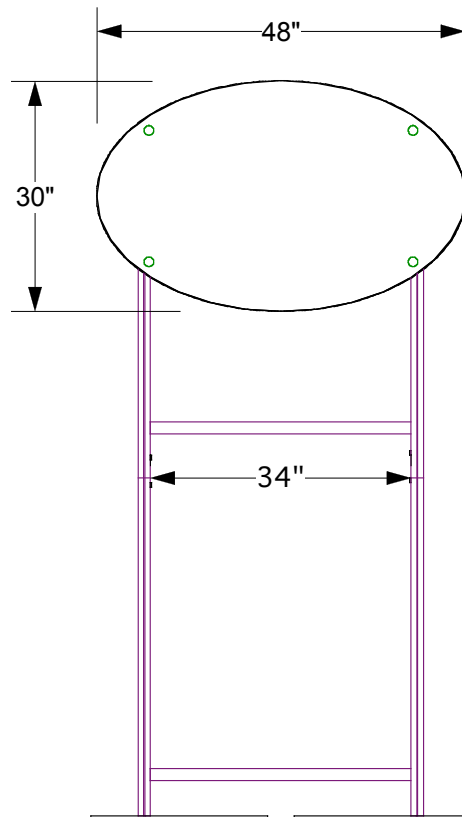

Large Ellipse Lightbox Module

TOP VIEW

LEFT VIEW

FRONT VIEW

Large Ellipse Lightbox Module

ID	QTY	PART	DESCRIPTION	WGT
A	1		Ellipse Lightbox 48x30x4	26.0 lbs
B	1		1/4" Milk Plex Ellipse - 48"x 30" w/Holes	9.0 lbs
C	1		1/4" Clear Plex Ellipse - 48"x 30" w/Holes	14.0 lbs
D	1	FL3PC6SW	6ft Power Cord w/Switch	1.0 lbs
E	2	FL3LC06	6" Link Cable	0.2 lbs
F	3	FLOT440	40.25" Slim Line Florescent Light	9.0 lbs
G	2	M1025-001	M1025 Extr: 6" w/Lock & Threaded Insert	3.0 lbs
H	2	M1025-002	M1025 Extr: 44" w/Splice Connector	9.0 lbs
I	2	M1025-003	M1025 Extr: 44" w/Threaded Insert	8.0 lbs
J	2	PLATE-1623	Fabricated Base (16x23) for 2 Octanorm Posts	21.0 lbs
K	4	SO-CAP3	Standoff Cap - 1.25"dia.	0.2 lbs
L	2	Z4400-001	Z4400 Extr: 34" w/2 Locks	5.0 lbs
TOTAL WEIGHT:				152 lbs

Large Ellipse Lightbox Module