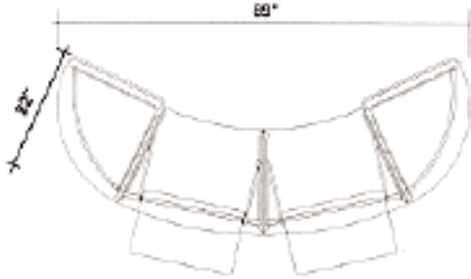

Note: Cabinet requires 3 shipping cases: 2 UF4325, 1 UF4331.

22" x 67" Curving Computer Cabinet with open back

| Order Number | Description | Retail Price Each | Weight |
|--------------|---|-------------------|----------|
| EPCSY150-43 | 43" high with internal storage shelf and keyboard pullout | \$2,589.00 | 128 lbs. |
| WM153 | 1.5" x 3" wire management grommet | \$20.00 | 00 lbs. |
| SMC1430 | 14" x 30" internal storage shelf | \$46.00 | 05 lbs. |
| 22LDC | locking door | \$296.00 | 13 lbs. |
| UF4325 | 43" x 25" shipping case | \$351.00 | 30 lbs. |
| UF4331 | 43" x 31" shipping case | \$351.00 | 30 lbs. |

Note: Cabinet requires 3 shipping cases: 2 UF4325, 1 UF4331.

Premium Rectangular Computer Cabinets

22" x 89" Curving Computer Cabinet with open back

| Order Number | Description | Retail Price Each | Weight |
|--------------|---|-------------------|----------|
| EPCSY160-43 | 43" high with internal storage shelf and keyboard pullout | \$3,387.00 | 174 lbs. |
| WM153 | 1.5" x 3" wire management grommet | \$20.00 | 00 lbs. |
| SMC1430 | 14" x 30" internal storage shelf | \$46.00 | 05 lbs. |
| 22LDC | locking door | \$296.00 | 13 lbs. |
| UF4325 | 43" x 25" shipping case | \$351.00 | 30 lbs. |
| UF4331 | 43" x 31" shipping case | \$351.00 | 30 lbs. |