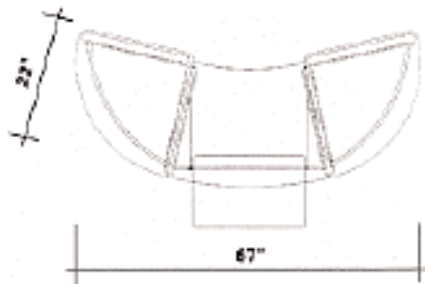

Note: Cabinet requires 3 shipping cases: 2 UF4325, 1 UF4331.

airbornevisuals

Premium Rectangular Computer Cabinets

22" x 76" Rectangular Multi-Level Computer Cabinet with open back

| Order Number | Description | Retail Price Each | Weight |
|--------------|---|-------------------|----------|
| EPCSM761 | 43" high with internal storage shelf and keyboard pullout | \$2,927.00 | 129 lbs. |
| WM153 | 1.5" x 3" wire management grommet | \$20.00 | 00 lbs. |
| SM1430 | 14" x 30" internal storage shelf | \$46.00 | 05 lbs. |
| 30LD | locking door | \$296.00 | 13 lbs. |
| UF4325 | 43" x 25" shipping case | \$351.00 | 30 lbs. |
| UF4331 | 43" x 31" shipping case | \$351.00 | 30 lbs. |

Note: Cabinet requires 3 shipping cases: 2 UF4325, 1 UF4331.

22" x 67" Curving Computer Cabinet with open back

| Order Number | Description | Retail Price Each | Weight |
|--------------|---|-------------------|----------|
| EPCSY150-43 | 43" high with internal storage shelf and keyboard pullout | \$2,589.00 | 128 lbs. |
| WM153 | 1.5" x 3" wire management grommet | \$20.00 | 00 lbs. |
| SMC1430 | 14" x 30" internal storage shelf | \$46.00 | 05 lbs. |
| 22LDC | locking door | \$296.00 | 13 lbs. |
| UF4325 | 43" x 25" shipping case | \$351.00 | 30 lbs. |
| UF4331 | 43" x 31" shipping case | \$351.00 | 30 lbs. |