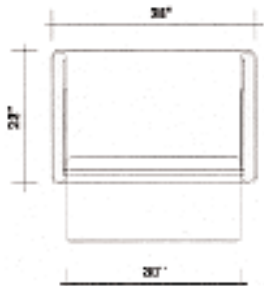

Premium Rectangular Computer Cabinets

22" x 34" Rectangular Computer Cabinet with open back

| Order Number | Description | Retail Price Each | Weight |
|--------------|-----------------------------------|-------------------|---------|
| EPCS341-43 | 43" high | \$1,115.00 | 58 lbs. |
| WM153 | 1.5" x 3" wire management grommet | \$20.00 | 00 lbs. |
| SM1430 | 14" x 30" internal storage shelf | \$46.00 | 05 lbs. |
| 30LD | locking door | \$296.00 | 13 lbs. |
| UF4325 | 43" x 25" shipping case | \$351.00 | 30 lbs. |
| UF4331 | 43" x 31" shipping case | \$351.00 | 30 lbs. |

Note: Cabinet requires 2 shipping cases: 1 UF4325, 1 UF4331.

22" x 66" Rectangular Computer Cabinet with open back

| Order Number | Description | Retail Price Each | Weight |
|--------------|--|-------------------|----------|
| EPCS662-43 | 43" high with two internal storage shelves and keyboard pullouts | \$1,924.00 | 101 lbs. |
| WM153 | 1.5" x 3" wire management grommet | \$20.00 | 00 lbs. |
| SM1430 | 14" x 30" internal storage shelf | \$46.00 | 05 lbs. |
| 30LD | locking door | \$296.00 | 13 lbs. |
| UF4325 | 43" x 25" shipping case | \$351.00 | 30 lbs. |
| UF4331 | 43" x 31" shipping case | \$351.00 | 30 lbs. |

Note: Cabinet requires 2 shipping cases: 1 UF4325, 1 UF4331.

Premium Rectagular Computer Cabinets

22" x 66" Rectangular Multi-Level Computer Cabinet with open back

| Order Number | Description | Retail Price Each | Weight |
|--------------|---|-------------------|---------|
| EPCSM662 | 43" high with internal storage shelf and keyboard pullout | \$1,966.00 | 92 lbs. |
| WM153 | 1.5" x 3" wire management grommet | \$20.00 | 00 lbs. |
| SM1430 | 14" x 30" internal storage shelf | \$46.00 | 05 lbs. |
| 30LD | locking door | \$296.00 | 13 lbs. |
| UF4325 | 43" x 25" shipping case | \$351.00 | 30 lbs. |
| UF4331 | 43" x 31" shipping case | \$351.00 | 30 lbs. |