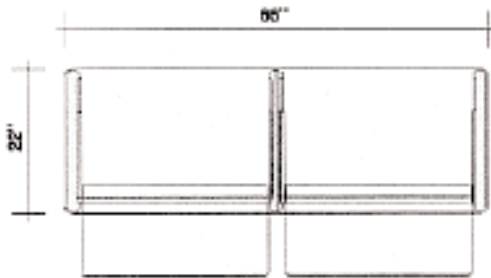

Premium Rectangular Computer Cabinets

22" x 34" Rectangular Computer Cabinet with open back

| Order Number | Description | Retail Price Each | Weight |
|--------------|-----------------------------------|-------------------|---------|
| EPCS341-43 | 43" high | \$1,115.00 | 58 lbs. |
| WM153 | 1.5" x 3" wire management grommet | \$20.00 | 00 lbs. |
| SM1430 | 14" x 30" internal storage shelf | \$46.00 | 05 lbs. |
| 30LD | locking door | \$296.00 | 13 lbs. |
| UF4325 | 43" x 25" shipping case | \$351.00 | 30 lbs. |
| UF4331 | 43" x 31" shipping case | \$351.00 | 30 lbs. |

Note: Cabinet requires 2 shipping cases: 1 UF4325, 1 UF4331.

22" x 66" Rectangular Computer Cabinet with open back

| Order Number | Description | Retail Price Each | Weight |
|--------------|--|-------------------|----------|
| EPCS662-43 | 43" high with two internal storage shelves and keyboard pullouts | \$1,924.00 | 101 lbs. |
| WM153 | 1.5" x 3" wire management grommet | \$20.00 | 00 lbs. |
| SM1430 | 14" x 30" internal storage shelf | \$46.00 | 05 lbs. |
| 30LD | locking door | \$296.00 | 13 lbs. |
| UF4325 | 43" x 25" shipping case | \$351.00 | 30 lbs. |
| UF4331 | 43" x 31" shipping case | \$351.00 | 30 lbs. |

Note: Cabinet requires 2 shipping cases: 1 UF4325, 1 UF4331.

Premium Rectagular Computer Cabinets

22" x 66" Rectangular Multi-Level Computer Cabinet with open back

| Order Number | Description | Retail Price Each | Weight |
|--------------|---|-------------------|---------|
| EPCSM662 | 43" high with internal storage shelf and keyboard pullout | \$1,966.00 | 92 lbs. |
| WM153 | 1.5" x 3" wire management grommet | \$20.00 | 00 lbs. |
| SM1430 | 14" x 30" internal storage shelf | \$46.00 | 05 lbs. |
| 30LD | locking door | \$296.00 | 13 lbs. |
| UF4325 | 43" x 25" shipping case | \$351.00 | 30 lbs. |
| UF4331 | 43" x 31" shipping case | \$351.00 | 30 lbs. |