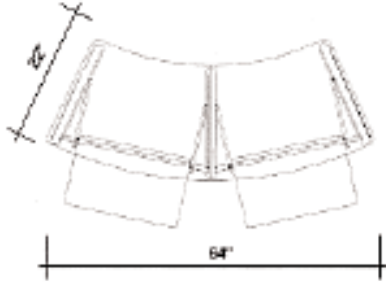

Note: Cabinet requires 4 shipping cases: 3 UF4325, 1 UF4331.

22" x 34" Rectangular Curving Computer Cabinet with open back

| Order Number | Description | Retail Price Each | Weight |
|--------------|---|-------------------|---------|
| EPCSC341-43 | 43" high with internal storage shelf and keyboard pullout | \$1,115.00 | 58 lbs. |
| WM153 | 1.5" x 3" wire management grommet | \$20.00 | 00 lbs. |
| SMC1430 | 14" x 30" internal storage shelf | \$46.00 | 05 lbs. |
| 22LDC | locking door | \$296.00 | 13 lbs. |
| UF4325 | 43" x 25" shipping case | \$351.00 | 30 lbs. |
| UF4331 | 43" x 31" shipping case | \$351.00 | 30 lbs. |

Note: Cabinet requires 2 shipping cases: 1 UF4325, 1 UF4331.

Premium Rectangular Computer Cabinets

22" x 64" Rectangular Curving Computer Cabinet with open back

| Order Number | Description | Retail Price Each | Weight |
|--------------|--|-------------------|----------|
| EPCSC642-43 | 43" high with two internal storage shelves and keyboard pullouts | \$1,924.00 | 107 lbs. |
| WM153 | 1.5" x 3" wire management grommet | \$20.00 | 00 lbs. |
| SMC1430 | 14" x 30" internal storage shelf | \$46.00 | 05 lbs. |
| 22LDC | locking door | \$296.00 | 13 lbs. |
| UF4325 | 43" x 25" shipping case | \$351.00 | 30 lbs. |
| UF4331 | 43" x 31" shipping case | \$351.00 | 30 lbs. |