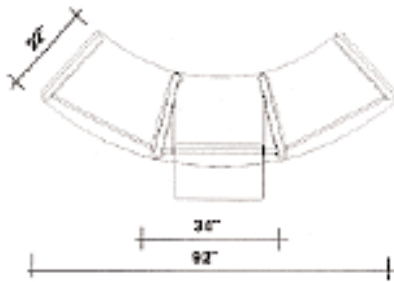

Note: Cabinet requires 3 shipping cases: 2 UF4325, 1 UF4331.

Premium Rectangular Computer Cabinets

22" x 64" Rectangular Curving Multi-Level Computer Cabinet with open back

| Order Number | Description | Retail Price Each | Weight |
|--------------|---|-------------------|---------|
| EPCSCM642R | 43" high with right extension at 36" high internal storage shelf and keyboard pullout | \$1,978.00 | 95 lbs. |
| EPCSCM642L | 43" high with left extension at 36" high internal storage shelf and keyboard pullout | \$1,978.00 | 95 lbs. |
| WM153 | 1.5" x 3" wire management grommet | \$20.00 | 00 lbs. |
| SMC1430 | 14" x 30" internal storage shelf | \$46.00 | 05 lbs. |
| 22LDC | locking door | \$296.00 | 13 lbs. |
| UF4325 | 43" x 25" shipping case | \$351.00 | 30 lbs. |
| UF4331 | 43" x 31" shipping case | \$351.00 | 30 lbs. |

Note: Cabinet requires 2 shipping cases: 1 UF4325, 1 UF4331.

22" x 92" Rectangular Curving Multi-Level Computer Cabinet with open back

| Order Number | Description | Retail Price Each | Weight |
|--------------|---|-------------------|----------|
| EPCSCM923 | 43" high with right extension at 36" high internal storage shelf and keyboard pullout | \$2,841.00 | 129 lbs. |
| WM153 | 1.5" x 3" wire management grommet | \$20.00 | 00 lbs. |
| SMC1430 | 14" x 30" internal storage shelf | \$46.00 | 05 lbs. |
| 22LDC | locking door | \$296.00 | 13 lbs. |
| UF4325 | 43" x 25" shipping case | \$351.00 | 30 lbs. |
| UF4331 | 43" x 31" shipping case | \$351.00 | 30 lbs. |