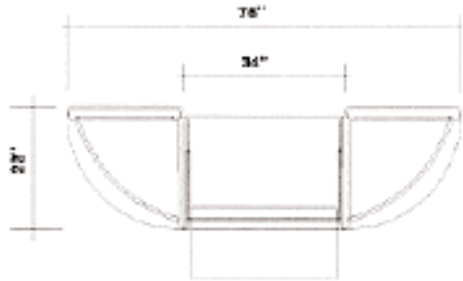

Note: Cabinet requires 2 shipping cases: 1 UF4325, 1 UF4331.

Premium Rectagular Computer Cabinets

22" x 66" Rectangular Multi-Level Computer Cabinet with open back

| Order Number | Description | Retail Price Each | Weight |
|--------------|---|-------------------|---------|
| EPCSM662 | 43" high with internal storage shelf and keyboard pullout | \$1,966.00 | 92 lbs. |
| WM153 | 1.5" x 3" wire management grommet | \$20.00 | 00 lbs. |
| SM1430 | 14" x 30" internal storage shelf | \$46.00 | 05 lbs. |
| 30LD | locking door | \$296.00 | 13 lbs. |
| UF4325 | 43" x 25" shipping case | \$351.00 | 30 lbs. |
| UF4331 | 43" x 31" shipping case | \$351.00 | 30 lbs. |

Note: Cabinet requires 3 shipping cases: 2 UF4325, 1 UF4331.

22" x 97" Rectangular Multi-Level Computer Cabinet with open back

| Order Number | Description | Retail Price Each | Weight |
|--------------|---|-------------------|----------|
| EPCSM973 | 43" high with internal storage shelf and keyboard pullout | \$2,817.00 | 125 lbs. |
| WM153 | 1.5" x 3" wire management grommet | \$20.00 | 00 lbs. |
| SM1430 | 14" x 30" internal storage shelf | \$46.00 | 05 lbs. |
| 30LD | locking door | \$296.00 | 13 lbs. |
| UF4325 | 43" x 25" shipping case | \$351.00 | 30 lbs. |
| UF4331 | 43" x 31" shipping case | \$351.00 | 30 lbs. |

Note: Cabinet requires 3 shipping cases: 2 UF4325, 1 UF4331.

airbornevisuals

Premium Rectangular Computer Cabinets

22" x 76" Rectangular Multi-Level Computer Cabinet with open back

| Order Number | Description | Retail Price Each | Weight |
|--------------|---|-------------------|----------|
| EPCSM761 | 43" high with internal storage shelf and keyboard pullout | \$2,927.00 | 129 lbs. |
| WM153 | 1.5" x 3" wire management grommet | \$20.00 | 00 lbs. |
| SM1430 | 14" x 30" internal storage shelf | \$46.00 | 05 lbs. |
| 30LD | locking door | \$296.00 | 13 lbs. |
| UF4325 | 43" x 25" shipping case | \$351.00 | 30 lbs. |
| UF4331 | 43" x 31" shipping case | \$351.00 | 30 lbs. |