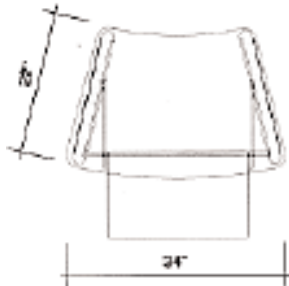

Note: Cabinet requires 3 shipping cases: 2 UF4325, 1 UF4331.

Premium Rectangular Computer Cabinets

22" x 89" Curving Computer Cabinet with open back

| Order Number | Description | Retail Price Each | Weight |
|--------------|---|-------------------|----------|
| EPCSY160-43 | 43" high with internal storage shelf and keyboard pullout | \$3,387.00 | 174 lbs. |
| WM153 | 1.5" x 3" wire management grommet | \$20.00 | 00 lbs. |
| SMC1430 | 14" x 30" internal storage shelf | \$46.00 | 05 lbs. |
| 22LDC | locking door | \$296.00 | 13 lbs. |
| UF4325 | 43" x 25" shipping case | \$351.00 | 30 lbs. |
| UF4331 | 43" x 31" shipping case | \$351.00 | 30 lbs. |

Note: Cabinet requires 4 shipping cases: 3 UF4325, 1 UF4331.

22" x 34" Rectangular Curving Computer Cabinet with open back

| Order Number | Description | Retail Price Each | Weight |
|--------------|---|-------------------|---------|
| EPCSC341-43 | 43" high with internal storage shelf and keyboard pullout | \$1,115.00 | 58 lbs. |
| WM153 | 1.5" x 3" wire management grommet | \$20.00 | 00 lbs. |
| SMC1430 | 14" x 30" internal storage shelf | \$46.00 | 05 lbs. |
| 22LDC | locking door | \$296.00 | 13 lbs. |
| UF4325 | 43" x 25" shipping case | \$351.00 | 30 lbs. |
| UF4331 | 43" x 31" shipping case | \$351.00 | 30 lbs. |