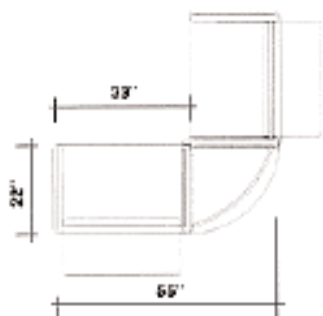

Note: Cabinet requires 2 shipping cases: 1 UF4325, 1 UF4331.

22" x 92" Rectangular Curving Multi-Level Computer Cabinet with open back

| Order Number | Description | Retail Price Each | Weight |
|--------------|---|-------------------|----------|
| EPCSCM923 | 43" high with right extension at 36" high internal storage shelf and keyboard pullout | \$2,841.00 | 129 lbs. |
| WM153 | 1.5" x 3" wire management grommet | \$20.00 | 00 lbs. |
| SMC1430 | 14" x 30" internal storage shelf | \$46.00 | 05 lbs. |
| 22LDC | locking door | \$296.00 | 13 lbs. |
| UF4325 | 43" x 25" shipping case | \$351.00 | 30 lbs. |
| UF4331 | 43" x 31" shipping case | \$351.00 | 30 lbs. |

Note: Cabinet requires 3 shipping cases: 2 UF4325, 1 UF4331.

airbornevisuals

Premium Rectangular Computer Cabinets

56" x 56" Rectangular Computer Cabinet with open back

| Order Number | Description | Retail Price Each | Weight |
|--------------|--|-------------------|----------|
| EPCS9055-43 | 43" high with two internal storage shelves and keyboard pullouts | \$2,656.00 | 134 lbs. |
| WM153 | 1.5" x 3" wire management grommet | \$20.00 | 00 lbs. |
| SM1430 | 14" x 30" internal storage shelf | \$46.00 | 05 lbs. |
| 30LD | locking door | \$296.00 | 13 lbs. |
| UF4325 | 43" x 25" shipping case | \$351.00 | 30 lbs. |
| UF4331 | 43" x 31" shipping case | \$351.00 | 30 lbs. |