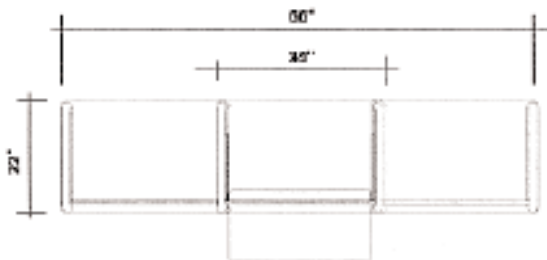

Note: Cabinet requires 2 shipping cases: 1 UF4325, 1 UF4331.

Premium Rectagular Computer Cabinets

22" x 66" Rectangular Multi-Level Computer Cabinet with open back

| Order Number | Description | Retail Price Each | Weight |
|--------------|---|-------------------|---------|
| EPCSM662 | 43" high with internal storage shelf and keyboard pullout | \$1,966.00 | 92 lbs. |
| WM153 | 1.5" x 3" wire management grommet | \$20.00 | 00 lbs. |
| SM1430 | 14" x 30" internal storage shelf | \$46.00 | 05 lbs. |
| 30LD | locking door | \$296.00 | 13 lbs. |
| UF4325 | 43" x 25" shipping case | \$351.00 | 30 lbs. |
| UF4331 | 43" x 31" shipping case | \$351.00 | 30 lbs. |

Note: Cabinet requires 3 shipping cases: 2 UF4325, 1 UF4331.

22" x 97" Rectangular Multi-Level Computer Cabinet with open back

| Order Number | Description | Retail Price Each | Weight |
|--------------|---|-------------------|----------|
| EPCSM973 | 43" high with internal storage shelf and keyboard pullout | \$2,817.00 | 125 lbs. |
| WM153 | 1.5" x 3" wire management grommet | \$20.00 | 00 lbs. |
| SM1430 | 14" x 30" internal storage shelf | \$46.00 | 05 lbs. |
| 30LD | locking door | \$296.00 | 13 lbs. |
| UF4325 | 43" x 25" shipping case | \$351.00 | 30 lbs. |
| UF4331 | 43" x 31" shipping case | \$351.00 | 30 lbs. |