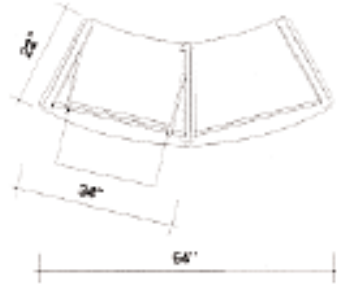

Note: Cabinet requires 2 shipping cases: 1 UF4325, 1 UF4331.

22" x 92" Rectangular Curving Computer Cabinet with open back

| Order Number | Description | Retail Price Each | Weight |
|--------------|--|-------------------|----------|
| EPCSC923-43 | 43" high with three internal storage shelves and keyboard pullouts | \$2,723.00 | 153 lbs. |
| WM153 | 1.5" x 3" wire management grommet | \$20.00 | 00 lbs. |
| SMC1430 | 14" x 30" internal storage shelf | \$46.00 | 05 lbs. |
| 22LDC | locking door | \$296.00 | 13 lbs. |
| UF4325 | 43" x 25" shipping case | \$351.00 | 30 lbs. |
| UF4331 | 43" x 31" shipping case | \$351.00 | 30 lbs. |

Note: Cabinet requires 3 shipping cases: 2 UF4325, 1 UF4331.

Premium Rectangular Computer Cabinets

22" x 64" Rectangular Curving Multi-Level Computer Cabinet with open back

| Order Number | Description | Retail Price Each | Weight |
|--------------|---|-------------------|---------|
| EPCSCM642R | 43" high with right extension at 36" high internal storage shelf and keyboard pullout | \$1,978.00 | 95 lbs. |
| EPCSCM642L | 43" high with left extension at 36" high internal storage shelf and keyboard pullout | \$1,978.00 | 95 lbs. |
| WM153 | 1.5" x 3" wire management grommet | \$20.00 | 00 lbs. |
| SMC1430 | 14" x 30" internal storage shelf | \$46.00 | 05 lbs. |
| 22LDC | locking door | \$296.00 | 13 lbs. |
| UF4325 | 43" x 25" shipping case | \$351.00 | 30 lbs. |
| UF4331 | 43" x 31" shipping case | \$351.00 | 30 lbs. |