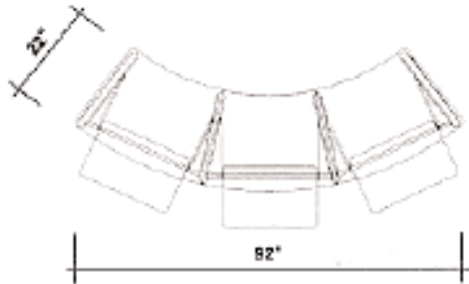

Note: Cabinet requires 2 shipping cases: 1 UF4325, 1 UF4331.

Premium Rectangular Computer Cabinets

22" x 64" Rectangular Curving Computer Cabinet with open back

| Order Number | Description | Retail Price Each | Weight |
|--------------|--|-------------------|----------|
| EPCSC642-43 | 43" high with two internal storage shelves and keyboard pullouts | \$1,924.00 | 107 lbs. |
| WM153 | 1.5" x 3" wire management grommet | \$20.00 | 00 lbs. |
| SMC1430 | 14" x 30" internal storage shelf | \$46.00 | 05 lbs. |
| 22LDC | locking door | \$296.00 | 13 lbs. |
| UF4325 | 43" x 25" shipping case | \$351.00 | 30 lbs. |
| UF4331 | 43" x 31" shipping case | \$351.00 | 30 lbs. |

Note: Cabinet requires 2 shipping cases: 1 UF4325, 1 UF4331.

22" x 92" Rectangular Curving Computer Cabinet with open back

| Order Number | Description | Retail Price Each | Weight |
|--------------|--|-------------------|----------|
| EPCSC923-43 | 43" high with three internal storage shelves and keyboard pullouts | \$2,723.00 | 153 lbs. |
| WM153 | 1.5" x 3" wire management grommet | \$20.00 | 00 lbs. |
| SMC1430 | 14" x 30" internal storage shelf | \$46.00 | 05 lbs. |
| 22LDC | locking door | \$296.00 | 13 lbs. |
| UF4325 | 43" x 25" shipping case | \$351.00 | 30 lbs. |
| UF4331 | 43" x 31" shipping case | \$351.00 | 30 lbs. |