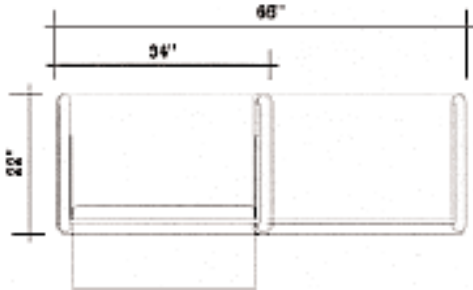

Note: Cabinet requires 2 shipping cases: 1 UF4325, 1 UF4331.

22" x 66" Rectangular Computer Cabinet with open back

| Order Number | Description | Retail Price Each | Weight |
|--------------|--|-------------------|----------|
| EPCS662-43 | 43" high with two internal storage shelves and keyboard pullouts | \$1,924.00 | 101 lbs. |
| WM153 | 1.5" x 3" wire management grommet | \$20.00 | 00 lbs. |
| SM1430 | 14" x 30" internal storage shelf | \$46.00 | 05 lbs. |
| 30LD | locking door | \$296.00 | 13 lbs. |
| UF4325 | 43" x 25" shipping case | \$351.00 | 30 lbs. |
| UF4331 | 43" x 31" shipping case | \$351.00 | 30 lbs. |

Note: Cabinet requires 2 shipping cases: 1 UF4325, 1 UF4331.

Premium Rectagular Computer Cabinets

22" x 66" Rectangular Multi-Level Computer Cabinet with open back

| Order Number | Description | Retail Price Each | Weight |
|--------------|---|-------------------|---------|
| EPCSM662 | 43" high with internal storage shelf and keyboard pullout | \$1,966.00 | 92 lbs. |
| WM153 | 1.5" x 3" wire management grommet | \$20.00 | 00 lbs. |
| SM1430 | 14" x 30" internal storage shelf | \$46.00 | 05 lbs. |
| 30LD | locking door | \$296.00 | 13 lbs. |
| UF4325 | 43" x 25" shipping case | \$351.00 | 30 lbs. |
| UF4331 | 43" x 31" shipping case | \$351.00 | 30 lbs. |

Note: Cabinet requires 3 shipping cases: 2 UF4325, 1 UF4331.

22" x 97" Rectangular Multi-Level Computer Cabinet with open back

| Order Number | Description | Retail Price Each | Weight |
|--------------|---|-------------------|----------|
| EPCSM973 | 43" high with internal storage shelf and keyboard pullout | \$2,817.00 | 125 lbs. |
| WM153 | 1.5" x 3" wire management grommet | \$20.00 | 00 lbs. |
| SM1430 | 14" x 30" internal storage shelf | \$46.00 | 05 lbs. |
| 30LD | locking door | \$296.00 | 13 lbs. |
| UF4325 | 43" x 25" shipping case | \$351.00 | 30 lbs. |
| UF4331 | 43" x 31" shipping case | \$351.00 | 30 lbs. |