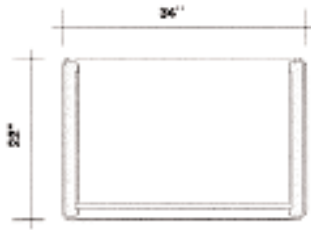

Premium Epic Rectangular Cabinets

22" x 34" Rectangular Cabinet with open back

Order Number	Description	Retail Price Each	Weight
EP341-29	29" high desk	\$933.00	35 lbs.
EP341-36	36" high	\$945.00	40 lbs.
EP341-43	43" high	\$992.00	47 lbs.
SM1430	14" x 30" internal storage shelf	\$46.00	05 lbs.
30LD	Locking Door	\$241.00	13 lbs.
UF4325	43" x 25" shipping case	\$351.00	30 lbs.
UF4331	43" x 31" shipping case	\$351.00	30 lbs.

Note: Cabinet requires 2 shipping cases: 1 UF4325, 1 UF4331.

22" x 34" Rectangular Cabinet with riser and open back

Order Number	Description	Retail Price Each	Weight
EP341-29-14	29" high desk with 14" high riser -- 43" total height	\$933.00	60 lbs.
EP341-36-7	36" high with 7" high riser -- 43" total height	\$945.00	53 lbs.
30LD	Locking Door	\$241.00	13 lbs.
UF4325	43" x 25" shipping case	\$351.00	30 lbs.
UF4331	43" x 31" shipping case	\$351.00	30 lbs.

Note: Cabinet requires 2 shipping cases: 1 UF4325, 1 UF4331.

24" x 39" x 7" Locking Jewelry Case - black anodized aluminum frame

Order Number	Description	Retail Price Each	Weight
EPLJ7-43	43" high with locking door	\$1,975.00	84 lbs.
SM1430	14" x 30" internal storage shelf	\$46.00	05 lbs.
SCL	Showcase Light	\$296.00	02 lbs.
UF4325	43" x 25" shipping case	\$351.00	30 lbs.
UF4331	43" x 31" shipping case	\$351.00	30 lbs.