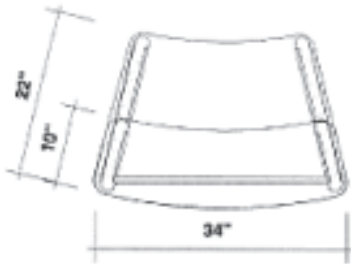

Note: Cabinet requires 2 shipping cases: 1 UF4325, 1 UF4331.

Premium Epic Rectangular Cabinets

22" x 67" Rectangular Curving Cabinet with 90 degree ends and open back

Order Number	Description	Retail Price Each	Weight
EPY150-29	29" high desk	\$2,310.00	86 lbs.
EPY150-36	36" high	\$2,345.00	98 lbs.
EPY150-43	43" high	\$2,465.00	113 lbs.
SMC1430	14" x 30" internal storage shelf	\$46.00	05 lbs.
22LDC	Locking Door	\$241.00	13 lbs.
UF4325	43" x 25" shipping case	\$351.00	30 lbs.
UF4331	43" x 31" shipping case	\$351.00	30 lbs.

Note: Cabinet requires 3 shipping cases: 1 UF4325, 2 UF4331.

22" x 89" Rectangular Curving Cabinet with 90 degree ends and open back

Order Number	Description	Retail Price Each	Weight
EPY160-36	36" high	\$2,345.00	126 lbs.
EPY160-43	43" high	\$2,465.00	145 lbs.
SMC1430	14" x 30" internal storage shelf	\$46.00	05 lbs.
22LDC	Locking Door	\$241.00	13 lbs.
UF4325	43" x 25" shipping case	\$351.00	30 lbs.
UF4331	43" x 31" shipping case	\$351.00	30 lbs.

Note: Cabinet requires 3 shipping cases: 1 UF4325, 2 UF4331.

Premium Epic Rectangular Cabinets

22" x 34" Rectangular Curving Cabinet with open back

Order Number	Description	Retail Price Each	Weight
EPC341-29	29" high desk	\$933.00	35 lbs.
EPC341-36	36" high	\$945.00	40 lbs.
EPC341-43	43" high	\$992.00	47 lbs.
SMC1430	14" x 30" internal storage shelf	\$46.00	05 lbs.
22LDC	Locking Door	\$241.00	13 lbs.
UF4331	43" x 31" shipping case (packs 1 per case)	\$351.00	30 lbs.

22" x 34" Rectangular Curving Cabinet with riser and open back

Order Number	Description	Retail Price Each	Weight
EPC341-29-14	29" high desk with 14" riser -- 43" total height	\$1,691.00	60 lbs.
EPC341-36-7	36" high with 7" riser -- 43" total height	\$1,703.00	53 lbs.
SMC1430	14" x 30" internal storage shelf	\$46.00	05 lbs.
22LDC	Locking Door	\$241.00	13 lbs.
UF4325	43" x 25" shipping case	\$351.00	30 lbs.
UF4331	43" x 31" shipping case	\$351.00	30 lbs.