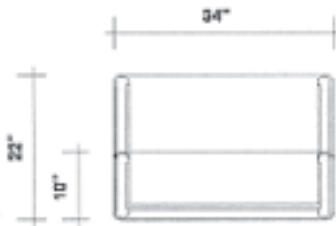

Premium Epic Rectangular Cabinets

22" x 34" Rectangular Cabinet with open back

Order Number	Description	Retail Price Each	Weight
EP341-29	29" high desk	\$933.00	35 lbs.
EP341-36	36" high	\$945.00	40 lbs.
EP341-43	43" high	\$992.00	47 lbs.
SM1430	14" x 30" internal storage shelf	\$46.00	05 lbs.
30LD	Locking Door	\$241.00	13 lbs.
UF4325	43" x 25" shipping case	\$351.00	30 lbs.
UF4331	43" x 31" shipping case	\$351.00	30 lbs.

Note: Cabinet requires 2 shipping cases: 1 UF4325, 1 UF4331.

22" x 34" Rectangular Cabinet with riser and open back

Order Number	Description	Retail Price Each	Weight
EP341-29-14	29" high desk with 14" high riser -- 43" total height	\$933.00	60 lbs.
EP341-36-7	36" high with 7" high riser -- 43" total height	\$945.00	53 lbs.
30LD	Locking Door	\$241.00	13 lbs.
UF4325	43" x 25" shipping case	\$351.00	30 lbs.
UF4331	43" x 31" shipping case	\$351.00	30 lbs.

Note: Cabinet requires 2 shipping cases: 1 UF4325, 1 UF4331.

24" x 39" x 7" Locking Jewelry Case - black anodized aluminum frame

Order Number	Description	Retail Price Each	Weight
EPLJ7-43	43" high with locking door	\$1,975.00	84 lbs.
SM1430	14" x 30" internal storage shelf	\$46.00	05 lbs.
SCL	Showcase Light	\$296.00	02 lbs.
UF4325	43" x 25" shipping case	\$351.00	30 lbs.
UF4331	43" x 31" shipping case	\$351.00	30 lbs.