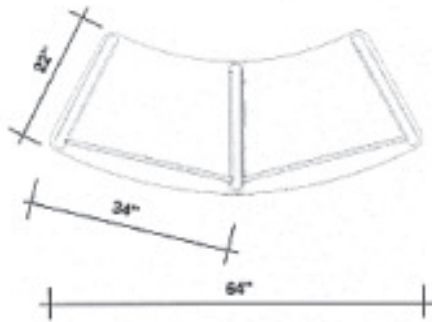

Note: Cabinet requires 3 shipping cases: 2 UF4325, 1 UF4331.

Premium Epic Rectangular Cabinets

22" x 92" Rectangular Curving Cabinet with open back

Order Number	Description	Retail Price Each	Weight
EPC923-29	29" high desk	\$2,223.00	84 lbs.
EPC923-36	36" high	\$2,260.00	96 lbs.
EPC923-43	43" high	\$2,354.00	110 lbs.
SMC1430	14" x 30" internal storage shelf	\$46.00	05 lbs.
22LDC	Locking Door	\$241.00	13 lbs.
UF4325	43" x 25" shipping case	\$351.00	30 lbs.
UF4331	43" x 31" shipping case	\$351.00	30 lbs.

Note: Cabinet requires 3 shipping cases: 2 UF4325, 1 UF4331.

22" x 92" Rectangular Curving Cabinet with riser and open back

Order Number	Description	Retail Price Each	Weight
EPC923-36-7	36" high with 7" riser -- 43" total height	\$4,098.00	129 lbs.
SMC1430	14" x 30" internal storage shelf	\$46.00	05 lbs.
22LDC	Locking Door	\$241.00	13 lbs.
UF4325	43" x 25" shipping case	\$351.00	30 lbs.
UF4331	43" x 31" shipping case	\$351.00	30 lbs.

Note: Cabinet requires 4 shipping cases: 3 UF4325, 1 UF4331.

Premium Epic Rectangular Cabinets

22" x 64" Rectangular Curving Multi-Level Cabinet with open back

Order Number	Description	Retail Price Each	Weight
EPCM642R	43" high with right extension at 36" high	\$1,855.00	81 lbs.
EPCM642L	43" high with left extension at 36" high	\$1,855.00	81 lbs.
SMC1430	14" x 30" internal storage shelf	\$46.00	05 lbs.
22LDC	Locking Door	\$241.00	13 lbs.
UF4325	43" x 25" shipping case	\$351.00	30 lbs.
UF4331	43" x 31" shipping case	\$351.00	30 lbs.