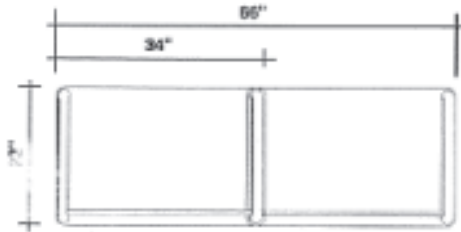

Note: Cabinet requires 2 shipping cases: 1 UF4325, 1 UF4331.

Premium Epic Rectangular Cabinets

22" x 66" Rectangular Cabinet with open back

Order Number	Description	Retail Price Each	Weight
EP662-29	29" high desk	\$1,584.00	60 lbs.
EP662-36	36" high	\$1,608.00	68 lbs.
EP662-43	43" high	\$1,678.00	79 lbs.
SM1430	14" x 30" internal storage shelf	\$46.00	05 lbs.
30LD	Locking Door	\$241.00	13 lbs.
UF4325	43" x 25" shipping case	\$351.00	30 lbs.
UF4331	43" x 31" shipping case	\$351.00	30 lbs.

Note: Cabinet requires 2 shipping cases: 1 UF4325, 1 UF4331.

22" x 66" Rectangular Cabinet with riser and open back

Order Number	Description	Retail Price Each	Weight
EP662-29-14	29" high desk with 14" riser -- 43" total height	\$2,887.00	100 lbs.
EP662-36-7	36" high with 7" riser -- 43" total height	\$2,912.00	91 lbs.
SM1430	14" x 30" internal storage shelf	\$46.00	05 lbs.
30LD	Locking Door	\$241.00	13 lbs.
UF4325	43" x 25" shipping case	\$351.00	30 lbs.
UF4331	43" x 31" shipping case	\$351.00	30 lbs.

Note: Cabinet requires 3 shipping cases: 1 UF4325, 2 UF4331.

Premium Epic Rectangular Cabinets

22" x 66" Rectangular Multi-Level Cabinet with open back

Order Number	Description	Retail Price Each	Weight
EPM662	43" high with straight extension at 36" high	\$1,855.00	81 lbs.
SM1430	14" x 30" internal storage shelf	\$46.00	05 lbs.
30LD	Locking Door	\$241.00	13 lbs.
UF4325	43" x 25" shipping case	\$351.00	30 lbs.
UF4331	43" x 31" shipping case	\$351.00	30 lbs.

Note: Cabinet requires 2 shipping cases: 1 UF4325, 1 UF4331.

22" x 97" Rectangular Multi-Level Cabinet with open back

Order Number	Description	Retail Price Each	Weight
EPM973	43" high with two straight extension at 36" high	\$1,855.00	115 lbs.
SM1430	14" x 30" internal storage shelf	\$46.00	05 lbs.
30LD	Locking Door	\$241.00	13 lbs.
UF4325	43" x 25" shipping case	\$351.00	30 lbs.
UF4331	43" x 31" shipping case	\$351.00	30 lbs.