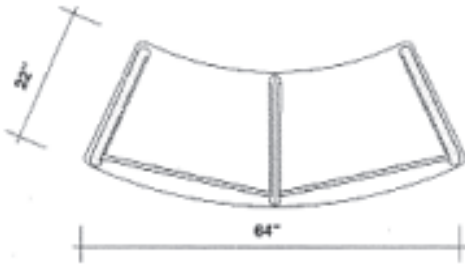

Premium Epic Rectangular Cabinets

22" x 64" Rectangular Curving Cabinet with open back

Order Number	Description	Retail Price Each	Weight
EPC642-29	29" high desk	$1,584.00	60 lbs.
EPC642-36	36" high	$1,608.00	68 lbs.
EPC642-43	43" high	$1,678.00	79 lbs.
SMC1430	14" x 30" internal storage shelf	$46.00	05 lbs.
22LDC	Locking Door	$241.00	13 lbs.
UF4325	43" x 25" shipping case	$351.00	30 lbs.
UF4331	43" x 31" shipping case	$351.00	30 lbs.

Note: Cabinet requires 2 shipping cases: 1 UF4325, 1 UF4331.