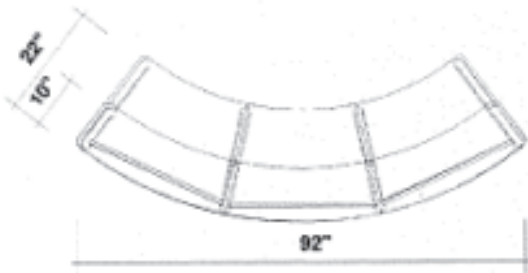

Note: Cabinet requires 2 shipping cases: 1 UF4325, 1 UF4331.

22" x 64" Rectangular Curving Cabinet with riser and open back

Order Number	Description	Retail Price Each	Weight
EPC642-36-7	36" high with 7" riser -- 43" total height	\$1,703.00	91 lbs.
SMC1430	14" x 30" internal storage shelf	\$46.00	05 lbs.
22LDC	Locking Door	\$241.00	13 lbs.
UF4325	43" x 25" shipping case	\$351.00	30 lbs.
UF4331	43" x 31" shipping case	\$351.00	30 lbs.

Note: Cabinet requires 3 shipping cases: 2 UF4325, 1 UF4331.

Premium Epic Rectangular Cabinets

22" x 92" Rectangular Curving Cabinet with open back

Order Number	Description	Retail Price Each	Weight
EPC923-29	29" high desk	\$2,223.00	84 lbs.
EPC923-36	36" high	\$2,260.00	96 lbs.
EPC923-43	43" high	\$2,354.00	110 lbs.
SMC1430	14" x 30" internal storage shelf	\$46.00	05 lbs.
22LDC	Locking Door	\$241.00	13 lbs.
UF4325	43" x 25" shipping case	\$351.00	30 lbs.
UF4331	43" x 31" shipping case	\$351.00	30 lbs.

Note: Cabinet requires 3 shipping cases: 2 UF4325, 1 UF4331.

22" x 92" Rectangular Curving Cabinet with riser and open back

Order Number	Description	Retail Price Each	Weight
EPC923-36-7	36" high with 7" riser -- 43" total height	\$4,098.00	129 lbs.
SMC1430	14" x 30" internal storage shelf	\$46.00	05 lbs.
22LDC	Locking Door	\$241.00	13 lbs.
UF4325	43" x 25" shipping case	\$351.00	30 lbs.
UF4331	43" x 31" shipping case	\$351.00	30 lbs.