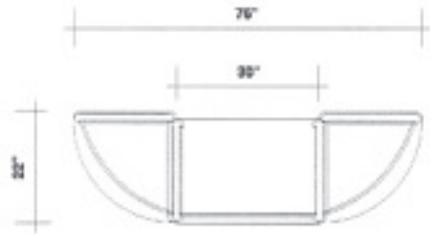

Note: Cabinet requires 3 shipping cases: 1 UF4325, 2 UF4331.

Premium Epic Rectangular Cabinets

22" x 66" Rectangular Multi-Level Cabinet with open back

Order Number	Description	Retail Price Each	Weight
EPM662	43" high with straight extension at 36" high	\$1,855.00	81 lbs.
SM1430	14" x 30" internal storage shelf	\$46.00	05 lbs.
30LD	Locking Door	\$241.00	13 lbs.
UF4325	43" x 25" shipping case	\$351.00	30 lbs.
UF4331	43" x 31" shipping case	\$351.00	30 lbs.

Note: Cabinet requires 2 shipping cases: 1 UF4325, 1 UF4331.

22" x 97" Rectangular Multi-Level Cabinet with open back

Order Number	Description	Retail Price Each	Weight
EPM973	43" high with two straight extension at 36" high	\$1,855.00	115 lbs.
SM1430	14" x 30" internal storage shelf	\$46.00	05 lbs.
30LD	Locking Door	\$241.00	13 lbs.
UF4325	43" x 25" shipping case	\$351.00	30 lbs.
UF4331	43" x 31" shipping case	\$351.00	30 lbs.

Note: Cabinet requires 3 shipping cases: 2 UF4325, 1 UF4331.

Premium Rectangular Cabinets

22" x 76" Rectangular Multi-Level Cabinet with 90 degree ends and open back

Order Number	Description	Retail Price Each	Weight
EPM761	43" high with end caps at 36" high	\$2,803.00	117 lbs.
SM1430	14" x 30" internal storage shelf	\$46.00	05 lbs.
30LD	Locking Door	\$241.00	13 lbs.
UF4325	43" x 25" shipping case	\$351.00	30 lbs.
UF4331	43" x 31" shipping case	\$351.00	30 lbs.

Note: Cabinet requires 3 shipping cases: 2 UF4325, 1 UF4331.

56" x 56" Rectangular Multi-Level Cabinet with 90 degree corner and open back

Order Number	Description	Retail Price Each	Weight
EP9056-36	36" high	\$2,303.00	97 lbs.
EP9056-43	43" high	\$2,410.00	112 lbs.
SM1430	14" x 30" internal storage shelf	\$46.00	05 lbs.
30LD	Locking Door	\$241.00	13 lbs.
UF4325	43" x 25" shipping case	\$351.00	30 lbs.
UF4331	43" x 31" shipping case	\$351.00	30 lbs.