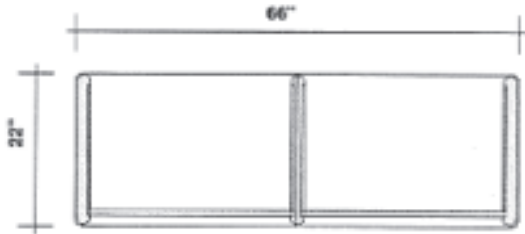

Note: Cabinet requires 2 shipping cases: 1 UF4325, 1 UF4331.

22" x 34" Rectangular Cabinet with riser and open back

Order Number	Description	Retail Price Each	Weight
EP341-29-14	29" high desk with 14" high riser -- 43" total height	\$933.00	60 lbs.
EP341-36-7	36" high with 7" high riser -- 43" total height	\$945.00	53 lbs.
30LD	Locking Door	\$241.00	13 lbs.
UF4325	43" x 25" shipping case	\$351.00	30 lbs.
UF4331	43" x 31" shipping case	\$351.00	30 lbs.

Note: Cabinet requires 2 shipping cases: 1 UF4325, 1 UF4331.

24" x 39" x 7" Locking Jewelry Case - black anodized aluminum frame

Order Number	Description	Retail Price Each	Weight
EPLJ7-43	43" high with locking door	\$1,975.00	84 lbs.
SM1430	14" x 30" internal storage shelf	\$46.00	05 lbs.
SCL	Showcase Light	\$296.00	02 lbs.
UF4325	43" x 25" shipping case	\$351.00	30 lbs.
UF4331	43" x 31" shipping case	\$351.00	30 lbs.

Note: Cabinet requires 2 shipping cases: 1 UF4325, 1 UF4331.

Premium Epic Rectangular Cabinets

22" x 66" Rectangular Cabinet with open back

Order Number	Description	Retail Price Each	Weight
EP662-29	29" high desk	\$1,584.00	60 lbs.
EP662-36	36" high	\$1,608.00	68 lbs.
EP662-43	43" high	\$1,678.00	79 lbs.
SM1430	14" x 30" internal storage shelf	\$46.00	05 lbs.
30LD	Locking Door	\$241.00	13 lbs.
UF4325	43" x 25" shipping case	\$351.00	30 lbs.
UF4331	43" x 31" shipping case	\$351.00	30 lbs.

Note: Cabinet requires 2 shipping cases: 1 UF4325, 1 UF4331.

22" x 66" Rectangular Cabinet with riser and open back

Order Number	Description	Retail Price Each	Weight
EP662-29-14	29" high desk with 14" riser -- 43" total height	\$2,887.00	100 lbs.
EP662-36-7	36" high with 7" riser -- 43" total height	\$2,912.00	91 lbs.
SM1430	14" x 30" internal storage shelf	\$46.00	05 lbs.
30LD	Locking Door	\$241.00	13 lbs.
UF4325	43" x 25" shipping case	\$351.00	30 lbs.
UF4331	43" x 31" shipping case	\$351.00	30 lbs.