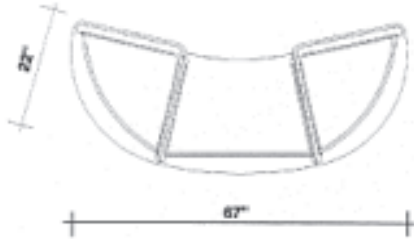

Note: Cabinet requires 3 shipping cases: 2 UF4325, 1 UF4331.

Premium Rectangular Cabinets

22" x 76" Rectangular Multi-Level Cabinet with 90 degree ends and open back

Order Number	Description	Retail Price Each	Weight
EPM761	43" high with end caps at 36" high	\$2,803.00	117 lbs.
SM1430	14" x 30" internal storage shelf	\$46.00	05 lbs.
30LD	Locking Door	\$241.00	13 lbs.
UF4325	43" x 25" shipping case	\$351.00	30 lbs.
UF4331	43" x 31" shipping case	\$351.00	30 lbs.

Note: Cabinet requires 3 shipping cases: 2 UF4325, 1 UF4331.

56" x 56" Rectangular Multi-Level Cabinet with 90 degree corner and open back

Order Number	Description	Retail Price Each	Weight
EP9056-36	36" high	\$2,303.00	97 lbs.
EP9056-43	43" high	\$2,410.00	112 lbs.
SM1430	14" x 30" internal storage shelf	\$46.00	05 lbs.
30LD	Locking Door	\$241.00	13 lbs.
UF4325	43" x 25" shipping case	\$351.00	30 lbs.
UF4331	43" x 31" shipping case	\$351.00	30 lbs.

Note: Cabinet requires 2 shipping cases: 1 UF4325, 1 UF4331.

Premium Epic Rectangular Cabinets

22" x 67" Rectangular Curving Cabinet with 90 degree ends and open back

Order Number	Description	Retail Price Each	Weight
EPY150-29	29" high desk	\$2,310.00	86 lbs.
EPY150-36	36" high	\$2,345.00	98 lbs.
EPY150-43	43" high	\$2,465.00	113 lbs.
SMC1430	14" x 30" internal storage shelf	\$46.00	05 lbs.
22LDC	Locking Door	\$241.00	13 lbs.
UF4325	43" x 25" shipping case	\$351.00	30 lbs.
UF4331	43" x 31" shipping case	\$351.00	30 lbs.