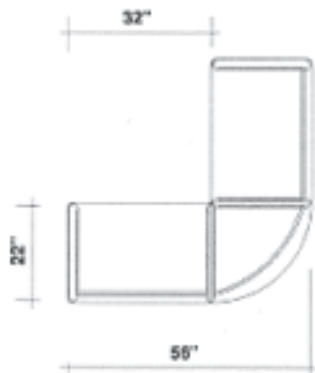

Note: Cabinet requires 2 shipping cases: 1 UF4325, 1 UF4331.

22" x 97" Rectangular Multi-Level Cabinet with open back

Order Number	Description	Retail Price Each	Weight
EPM973	43" high with two straight extension at 36" high	\$1,855.00	115 lbs.
SM1430	14" x 30" internal storage shelf	\$46.00	05 lbs.
30LD	Locking Door	\$241.00	13 lbs.
UF4325	43" x 25" shipping case	\$351.00	30 lbs.
UF4331	43" x 31" shipping case	\$351.00	30 lbs.

Note: Cabinet requires 3 shipping cases: 2 UF4325, 1 UF4331.

Premium Rectangular Cabinets

22" x 76" Rectangular Multi-Level Cabinet with 90 degree ends and open back

Order Number	Description	Retail Price Each	Weight
EPM761	43" high with end caps at 36" high	\$2,803.00	117 lbs.
SM1430	14" x 30" internal storage shelf	\$46.00	05 lbs.
30LD	Locking Door	\$241.00	13 lbs.
UF4325	43" x 25" shipping case	\$351.00	30 lbs.
UF4331	43" x 31" shipping case	\$351.00	30 lbs.

Note: Cabinet requires 3 shipping cases: 2 UF4325, 1 UF4331.

56" x 56" Rectangular Multi-Level Cabinet with 90 degree corner and open back

Order Number	Description	Retail Price Each	Weight
EP9056-36	36" high	\$2,303.00	97 lbs.
EP9056-43	43" high	\$2,410.00	112 lbs.
SM1430	14" x 30" internal storage shelf	\$46.00	05 lbs.
30LD	Locking Door	\$241.00	13 lbs.
UF4325	43" x 25" shipping case	\$351.00	30 lbs.
UF4331	43" x 31" shipping case	\$351.00	30 lbs.

Note: Cabinet requires 2 shipping cases: 1 UF4325, 1 UF4331.

Premium Epic Rectangular Cabinets

22" x 67" Rectangular Curving Cabinet with 90 degree ends and open back

Order Number	Description	Retail Price Each	Weight
EPY150-29	29" high desk	\$2,310.00	86 lbs.
EPY150-36	36" high	\$2,345.00	98 lbs.
EPY150-43	43" high	\$2,465.00	113 lbs.
SMC1430	14" x 30" internal storage shelf	\$46.00	05 lbs.
22LDC	Locking Door	\$241.00	13 lbs.
UF4325	43" x 25" shipping case	\$351.00	30 lbs.
UF4331	43" x 31" shipping case	\$351.00	30 lbs.