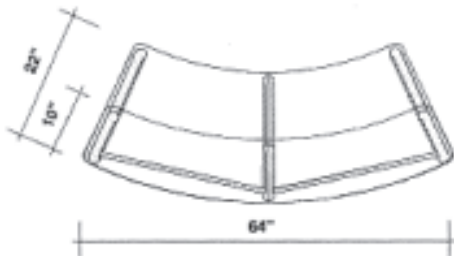

22" x 34" Rectangular Curving Cabinet with riser and open back

Order Number	Description	Retail Price Each	Weight
EPC341-29-14	29" high desk with 14" riser -- 43" total height	\$1,691.00	60 lbs.
EPC341-36-7	36" high with 7" riser -- 43" total height	\$1,703.00	53 lbs.
SMC1430	14" x 30" internal storage shelf	\$46.00	05 lbs.
22LDC	Locking Door	\$241.00	13 lbs.
UF4325	43" x 25" shipping case	\$351.00	30 lbs.
UF4331	43" x 31" shipping case	\$351.00	30 lbs.

Note: Cabinet requires 2 shipping cases: 1 UF4325, 1 UF4331.

Premium Epic Rectangular Cabinets

22" x 64" Rectangular Curving Cabinet with open back

Order Number	Description	Retail Price Each	Weight
EPC642-29	29" high desk	\$1,584.00	60 lbs.
EPC642-36	36" high	\$1,608.00	68 lbs.
EPC642-43	43" high	\$1,678.00	79 lbs.
SMC1430	14" x 30" internal storage shelf	\$46.00	05 lbs.
22LDC	Locking Door	\$241.00	13 lbs.
UF4325	43" x 25" shipping case	\$351.00	30 lbs.
UF4331	43" x 31" shipping case	\$351.00	30 lbs.

Note: Cabinet requires 2 shipping cases: 1 UF4325, 1 UF4331.

22" x 64" Rectangular Curving Cabinet with riser and open back

Order Number	Description	Retail Price Each	Weight
EPC642-36-7	36" high with 7" riser -- 43" total height	\$1,703.00	91 lbs.
SMC1430	14" x 30" internal storage shelf	\$46.00	05 lbs.
22LDC	Locking Door	\$241.00	13 lbs.
UF4325	43" x 25" shipping case	\$351.00	30 lbs.
UF4331	43" x 31" shipping case	\$351.00	30 lbs.