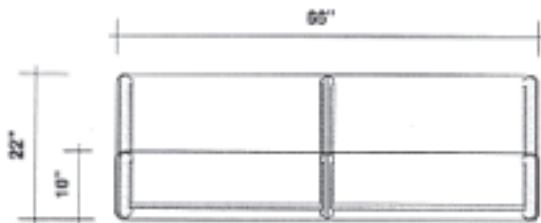

Note: Cabinet requires 2 shipping cases: 1 UF4325, 1 UF4331.

24" x 39" x 7" Locking Jewelry Case - black anodized aluminum frame

Order Number	Description	Retail Price Each	Weight
EPLJ7-43	43" high with locking door	\$1,975.00	84 lbs.
SM1430	14" x 30" internal storage shelf	\$46.00	05 lbs.
SCL	Showcase Light	\$296.00	02 lbs.
UF4325	43" x 25" shipping case	\$351.00	30 lbs.
UF4331	43" x 31" shipping case	\$351.00	30 lbs.

Note: Cabinet requires 2 shipping cases: 1 UF4325, 1 UF4331.

Premium Epic Rectangular Cabinets

22" x 66" Rectangular Cabinet with open back

Order Number	Description	Retail Price Each	Weight
EP662-29	29" high desk	\$1,584.00	60 lbs.
EP662-36	36" high	\$1,608.00	68 lbs.
EP662-43	43" high	\$1,678.00	79 lbs.
SM1430	14" x 30" internal storage shelf	\$46.00	05 lbs.
30LD	Locking Door	\$241.00	13 lbs.
UF4325	43" x 25" shipping case	\$351.00	30 lbs.
UF4331	43" x 31" shipping case	\$351.00	30 lbs.

Note: Cabinet requires 2 shipping cases: 1 UF4325, 1 UF4331.

22" x 66" Rectangular Cabinet with riser and open back

Order Number	Description	Retail Price Each	Weight
EP662-29-14	29" high desk with 14" riser -- 43" total height	\$2,887.00	100 lbs.
EP662-36-7	36" high with 7" riser -- 43" total height	\$2,912.00	91 lbs.
SM1430	14" x 30" internal storage shelf	\$46.00	05 lbs.
30LD	Locking Door	\$241.00	13 lbs.
UF4325	43" x 25" shipping case	\$351.00	30 lbs.
UF4331	43" x 31" shipping case	\$351.00	30 lbs.

Note: Cabinet requires 3 shipping cases: 1 UF4325, 2 UF4331.

Premium Epic Rectangular Cabinets

22" x 66" Rectangular Multi-Level Cabinet with open back

Order Number	Description	Retail Price Each	Weight
EPM662	43" high with straight extension at 36" high	\$1,855.00	81 lbs.
SM1430	14" x 30" internal storage shelf	\$46.00	05 lbs.
30LD	Locking Door	\$241.00	13 lbs.
UF4325	43" x 25" shipping case	\$351.00	30 lbs.
UF4331	43" x 31" shipping case	\$351.00	30 lbs.