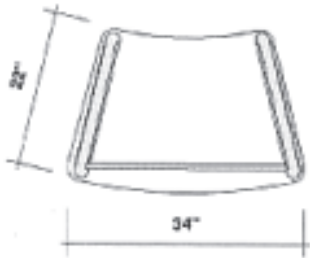

Note: Cabinet requires 2 shipping cases: 1 UF4325, 1 UF4331.

Premium Epic Rectangular Cabinets

22" x 67" Rectangular Curving Cabinet with 90 degree ends and open back

Order Number	Description	Retail Price Each	Weight
EPY150-29	29" high desk	\$2,310.00	86 lbs.
EPY150-36	36" high	\$2,345.00	98 lbs.
EPY150-43	43" high	\$2,465.00	113 lbs.
SMC1430	14" x 30" internal storage shelf	\$46.00	05 lbs.
22LDC	Locking Door	\$241.00	13 lbs.
UF4325	43" x 25" shipping case	\$351.00	30 lbs.
UF4331	43" x 31" shipping case	\$351.00	30 lbs.

Note: Cabinet requires 3 shipping cases: 1 UF4325, 2 UF4331.

22" x 89" Rectangular Curving Cabinet with 90 degree ends and open back

Order Number	Description	Retail Price Each	Weight
EPY160-36	36" high	\$2,345.00	126 lbs.
EPY160-43	43" high	\$2,465.00	145 lbs.
SMC1430	14" x 30" internal storage shelf	\$46.00	05 lbs.
22LDC	Locking Door	\$241.00	13 lbs.
UF4325	43" x 25" shipping case	\$351.00	30 lbs.
UF4331	43" x 31" shipping case	\$351.00	30 lbs.

Note: Cabinet requires 3 shipping cases: 1 UF4325, 2 UF4331.

Premium Epic Rectangular Cabinets

22" x 34" Rectangular Curving Cabinet with open back

Order Number	Description	Retail Price Each	Weight
EPC341-29	29" high desk	\$933.00	35 lbs.
EPC341-36	36" high	\$945.00	40 lbs.
EPC341-43	43" high	\$992.00	47 lbs.
SMC1430	14" x 30" internal storage shelf	\$46.00	05 lbs.
22LDC	Locking Door	\$241.00	13 lbs.
UF4331	43" x 31" shipping case (packs 1 per case)	\$351.00	30 lbs.