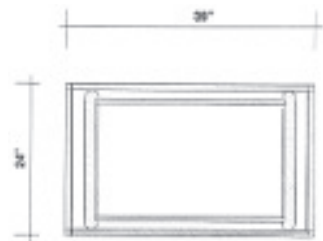

Premium Epic Rectangular Cabinets

22" x 34" Rectangular Cabinet with open back

Order Number	Description	Retail Price Each	Weight
EP341-29	29" high desk	\$933.00	35 lbs.
EP341-36	36" high	\$945.00	40 lbs.
EP341-43	43" high	\$992.00	47 lbs.
SM1430	14" x 30" internal storage shelf	\$46.00	05 lbs.
30LD	Locking Door	\$241.00	13 lbs.
UF4325	43" x 25" shipping case	\$351.00	30 lbs.
UF4331	43" x 31" shipping case	\$351.00	30 lbs.

Note: Cabinet requires 2 shipping cases: 1 UF4325, 1 UF4331.

22" x 34" Rectangular Cabinet with riser and open back

Order Number	Description	Retail Price Each	Weight
EP341-29-14	29" high desk with 14" high riser -- 43" total height	\$933.00	60 lbs.
EP341-36-7	36" high with 7" high riser -- 43" total height	\$945.00	53 lbs.
30LD	Locking Door	\$241.00	13 lbs.
UF4325	43" x 25" shipping case	\$351.00	30 lbs.
UF4331	43" x 31" shipping case	\$351.00	30 lbs.

Note: Cabinet requires 2 shipping cases: 1 UF4325, 1 UF4331.

24" x 39" x 7" Locking Jewelry Case - black anodized aluminum frame

Order Number	Description	Retail Price Each	Weight
EPLJ7-43	43" high with locking door	\$1,975.00	84 lbs.
SM1430	14" x 30" internal storage shelf	\$46.00	05 lbs.
SCL	Showcase Light	\$296.00	02 lbs.
UF4325	43" x 25" shipping case	\$351.00	30 lbs.
UF4331	43" x 31" shipping case	\$351.00	30 lbs.