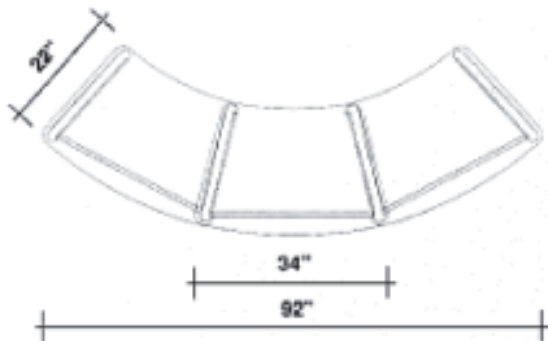

Note: Cabinet requires 3 shipping cases: 2 UF4325, 1 UF4331.

22" x 92" Rectangular Curving Cabinet with riser and open back

Order Number	Description	Retail Price Each	Weight
EPC923-36-7	36" high with 7" riser -- 43" total height	\$4,098.00	129 lbs.
SMC1430	14" x 30" internal storage shelf	\$46.00	05 lbs.
22LDC	Locking Door	\$241.00	13 lbs.
UF4325	43" x 25" shipping case	\$351.00	30 lbs.
UF4331	43" x 31" shipping case	\$351.00	30 lbs.

Note: Cabinet requires 4 shipping cases: 3 UF4325, 1 UF4331.

Premium Epic Rectangular Cabinets

22" x 64" Rectangular Curving Multi-Level Cabinet with open back

Order Number	Description	Retail Price Each	Weight
EPCM642R	43" high with right extension at 36" high	\$1,855.00	81 lbs.
EPCM642L	43" high with left extension at 36" high	\$1,855.00	81 lbs.
SMC1430	14" x 30" internal storage shelf	\$46.00	05 lbs.
22LDC	Locking Door	\$241.00	13 lbs.
UF4325	43" x 25" shipping case	\$351.00	30 lbs.
UF4331	43" x 31" shipping case	\$351.00	30 lbs.

Note: Cabinet requires 2 shipping cases: 1 UF4325, 1 UF4331.

22" x 92" Rectangular Curving Multi-Level Cabinet with open back

Order Number	Description	Retail Price Each	Weight
EPCM923RL	43" high with extensions at 36" high	\$2,719.00	115 lbs.
SMC1430	14" x 30" internal storage shelf	\$46.00	05 lbs.
22LDC	Locking Door	\$241.00	13 lbs.
UF4325	43" x 25" shipping case	\$351.00	30 lbs.
UF4331	43" x 31" shipping case	\$351.00	30 lbs.