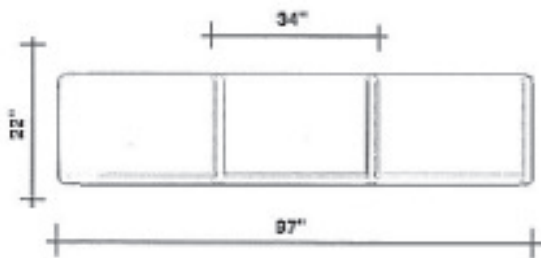

Note: Cabinet requires 2 shipping cases: 1 UF4325, 1 UF4331.

22" x 66" Rectangular Cabinet with riser and open back

Order Number	Description	Retail Price Each	Weight
EP662-29-14	29" high desk with 14" riser -- 43" total height	\$2,887.00	100 lbs.
EP662-36-7	36" high with 7" riser -- 43" total height	\$2,912.00	91 lbs.
SM1430	14" x 30" internal storage shelf	\$46.00	05 lbs.
30LD	Locking Door	\$241.00	13 lbs.
UF4325	43" x 25" shipping case	\$351.00	30 lbs.
UF4331	43" x 31" shipping case	\$351.00	30 lbs.

Note: Cabinet requires 3 shipping cases: 1 UF4325, 2 UF4331.

Premium Epic Rectangular Cabinets

22" x 66" Rectangular Multi-Level Cabinet with open back

Order Number	Description	Retail Price Each	Weight
EPM662	43" high with straight extension at 36" high	\$1,855.00	81 lbs.
SM1430	14" x 30" internal storage shelf	\$46.00	05 lbs.
30LD	Locking Door	\$241.00	13 lbs.
UF4325	43" x 25" shipping case	\$351.00	30 lbs.
UF4331	43" x 31" shipping case	\$351.00	30 lbs.

Note: Cabinet requires 2 shipping cases: 1 UF4325, 1 UF4331.

22" x 97" Rectangular Multi-Level Cabinet with open back

Order Number	Description	Retail Price Each	Weight
EPM973	43" high with two straight extension at 36" high	\$1,855.00	115 lbs.
SM1430	14" x 30" internal storage shelf	\$46.00	05 lbs.
30LD	Locking Door	\$241.00	13 lbs.
UF4325	43" x 25" shipping case	\$351.00	30 lbs.
UF4331	43" x 31" shipping case	\$351.00	30 lbs.