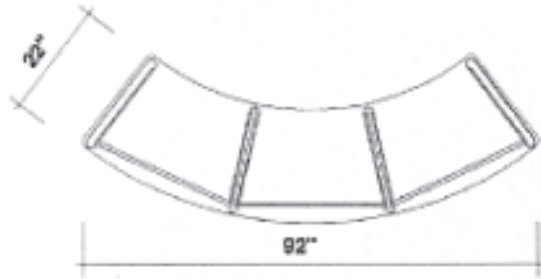

Note: Cabinet requires 2 shipping cases: 1 UF4325, 1 UF4331.

Premium Epic Rectangular Cabinets

22" x 64" Rectangular Curving Cabinet with open back

Order Number	Description	Retail Price Each	Weight
EPC642-29	29" high desk	\$1,584.00	60 lbs.
EPC642-36	36" high	\$1,608.00	68 lbs.
EPC642-43	43" high	\$1,678.00	79 lbs.
SMC1430	14" x 30" internal storage shelf	\$46.00	05 lbs.
22LDC	Locking Door	\$241.00	13 lbs.
UF4325	43" x 25" shipping case	\$351.00	30 lbs.
UF4331	43" x 31" shipping case	\$351.00	30 lbs.

Note: Cabinet requires 2 shipping cases: 1 UF4325, 1 UF4331.

22" x 64" Rectangular Curving Cabinet with riser and open back

Order Number	Description	Retail Price Each	Weight
EPC642-36-7	36" high with 7" riser -- 43" total height	\$1,703.00	91 lbs.
SMC1430	14" x 30" internal storage shelf	\$46.00	05 lbs.
22LDC	Locking Door	\$241.00	13 lbs.
UF4325	43" x 25" shipping case	\$351.00	30 lbs.
UF4331	43" x 31" shipping case	\$351.00	30 lbs.

Note: Cabinet requires 3 shipping cases: 2 UF4325, 1 UF4331.

Premium Epic Rectangular Cabinets

22" x 92" Rectangular Curving Cabinet with open back

Order Number	Description	Retail Price Each	Weight
EPC923-29	29" high desk	\$2,223.00	84 lbs.
EPC923-36	36" high	\$2,260.00	96 lbs.
EPC923-43	43" high	\$2,354.00	110 lbs.
SMC1430	14" x 30" internal storage shelf	\$46.00	05 lbs.
22LDC	Locking Door	\$241.00	13 lbs.
UF4325	43" x 25" shipping case	\$351.00	30 lbs.
UF4331	43" x 31" shipping case	\$351.00	30 lbs.