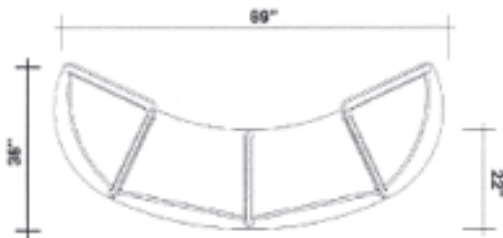

Note: Cabinet requires 3 shipping cases: 2 UF4325, 1 UF4331.

56" x 56" Rectangular Multi-Level Cabinet with 90 degree corner and open back

Order Number	Description	Retail Price Each	Weight
EP9056-36	36" high	\$2,303.00	97 lbs.
EP9056-43	43" high	\$2,410.00	112 lbs.
SM1430	14" x 30" internal storage shelf	\$46.00	05 lbs.
30LD	Locking Door	\$241.00	13 lbs.
UF4325	43" x 25" shipping case	\$351.00	30 lbs.
UF4331	43" x 31" shipping case	\$351.00	30 lbs.

Note: Cabinet requires 2 shipping cases: 1 UF4325, 1 UF4331.

Premium Epic Rectangular Cabinets

22" x 67" Rectangular Curving Cabinet with 90 degree ends and open back

Order Number	Description	Retail Price Each	Weight
EPY150-29	29" high desk	\$2,310.00	86 lbs.
EPY150-36	36" high	\$2,345.00	98 lbs.
EPY150-43	43" high	\$2,465.00	113 lbs.
SMC1430	14" x 30" internal storage shelf	\$46.00	05 lbs.
22LDC	Locking Door	\$241.00	13 lbs.
UF4325	43" x 25" shipping case	\$351.00	30 lbs.
UF4331	43" x 31" shipping case	\$351.00	30 lbs.

Note: Cabinet requires 3 shipping cases: 1 UF4325, 2 UF4331.

22" x 89" Rectangular Curving Cabinet with 90 degree ends and open back

Order Number	Description	Retail Price Each	Weight
EPY160-36	36" high	\$2,345.00	126 lbs.
EPY160-43	43" high	\$2,465.00	145 lbs.
SMC1430	14" x 30" internal storage shelf	\$46.00	05 lbs.
22LDC	Locking Door	\$241.00	13 lbs.
UF4325	43" x 25" shipping case	\$351.00	30 lbs.
UF4331	43" x 31" shipping case	\$351.00	30 lbs.