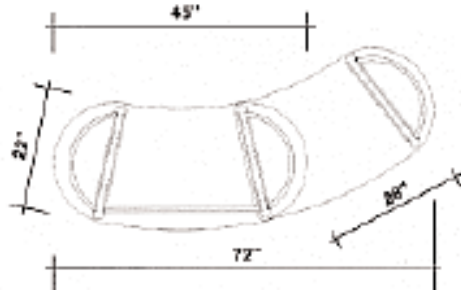

Note: Cabinet requires 4 shipping cases: 3 UF4325, 1 UF4331.

22" x 96" Oval Curving Cabinet with riser and open back

Order Number	Description	Retail Price Each	Weight
EPOC963-36-7	36" high with 7" high riser -- 43" total height	\$4,594.00	147 lbs.
SMC1430	14" x 30" internal storage shelf	\$46.00	05 lbs.
22LDC	Locking Door	\$241.00	13 lbs.
UF4325	43" x 25" shipping case	\$351.00	30 lbs.
UF4331	43" x 31" shipping case	\$351.00	30 lbs.

Note: Cabinet requires 4 shipping cases: 3 UF4325, 1 UF4331.

Premium Epic Oval Cabinets

22" x 72" Oval Curving Multi-Level Cabinet with open back

Order Number	Description	Retail Price Each	Weight
EPOCM721CR	43" high with right extension at 36" high	\$2,331.00	102 lbs.
EPOCM721CL	43" high with left extension at 36" high	\$2,331.00	102 lbs.
SMC1430	14" x 30" internal storage shelf	\$46.00	05 lbs.
22LDC	Locking Door	\$241.00	13 lbs.
UF4325	43" x 25" shipping case	\$351.00	30 lbs.
UF4331	43" x 31" shipping case	\$351.00	30 lbs.