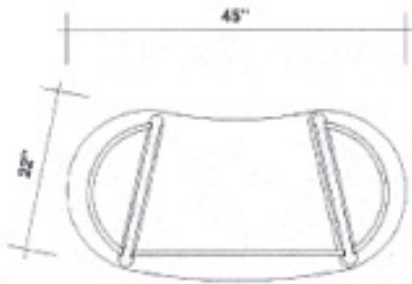

Note: Cabinet requires 2 shipping cases: 1 UF4825, 1 UF4331.

22" x 97" Oval Cabinet with open back

Order Number	Description	Retail Price Each	Weight
EPOM973	43" high with extensions at 36" high	\$3,238.00	137 lbs.
SM1424	14" x 24" internal storage shelf	\$46.00	05 lbs.
24LD	Locking Door	\$241.00	13 lbs.
UF4825	48" x 25" shipping case	\$351.00	30 lbs.
UF4331	43" x 31" shipping case	\$351.00	30 lbs.

Note: Cabinet requires 2 shipping cases: 2 UF4825, 1 UF4331.

Premium Epic Oval Cabinets

22" x 45" Oval Curving Cabinet with open back

Order Number	Description	Retail Price Each	Weight
EPOC451-29	29" high desk	\$1,905.00	48 lbs.
EPOC451-36	36" high	\$1,952.00	56 lbs.
EPOC451-43	43" high	\$2,050.00	65 lbs.
SM1430	14" x 30" internal storage shelf	\$46.00	05 lbs.
30LD	Locking Door	\$241.00	13 lbs.
UF4825	48" x 25" shipping case	\$351.00	30 lbs.
UF4331	43" x 31" shipping case	\$351.00	30 lbs.