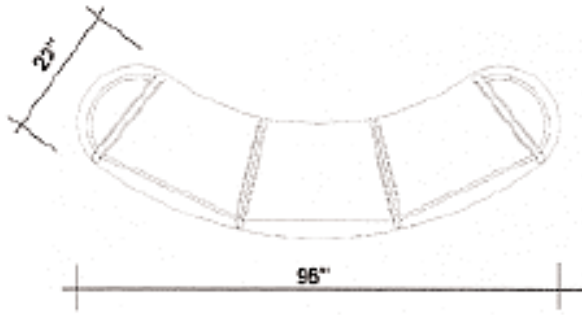

Note: Cabinet requires 2 shipping cases: 1 UF4325, 1 UF4331.

22" x 72" Oval Curving Cabinet with riser and open back

Order Number	Description	Retail Price Each	Weight
EPOC722-36-7	36" high with 7" high riser -- 43" total height	\$3,408.00	110 lbs.
SMC1430	14" x 30" internal storage shelf	\$46.00	05 lbs.
22LDC	Locking Door	\$241.00	13 lbs.
UF4325	43" x 25" shipping case	\$351.00	30 lbs.
UF4331	43" x 31" shipping case	\$351.00	30 lbs.

Note: Cabinet requires 3 shipping cases: 2 UF4325, 1 UF4331.

Premium Epic Oval Cabinets

22" x 96" Oval Curving Cabinet with open back

Order Number	Description	Retail Price Each	Weight
EPOC963-36	36" high	\$2,604.00	113 lbs.
EPOC963-43	43" high	\$2,725.00	129 lbs.
SMC1430	14" x 30" internal storage shelf	\$46.00	05 lbs.
22LDC	Locking Door	\$241.00	13 lbs.
UF4325	43" x 25" shipping case	\$351.00	30 lbs.
UF4331	43" x 31" shipping case	\$351.00	30 lbs.