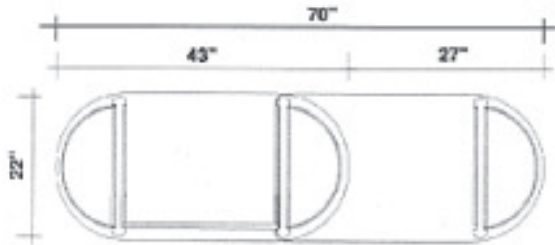

22" x 43" Oval Cabinet with riser and open back

Order Number	Description	Retail Price Each	Weight
EPO431-29-14	29" high desk with 14" high riser -- 43" total height	\$2,165.00	72 lbs.
EPO431-36-7	36" high with 7" high riser -- 43" total height	\$2,188.00	68 lbs.
SM1424	14" x 24" internal storage shelf	\$46.00	05 lbs.
24LD	Locking Door	\$241.00	13 lbs.
UF4825	48" x 25" shipping case (requires 2 cases)	\$351.00	30 lbs.

Premium Epic Oval Cabinets

22" x 81" Oval Cabinet with open back

Order Number	Description	Retail Price Each	Weight
EPO812-29	29" high desk	\$1,905.00	75 lbs.
EPO812-36	36" high	\$1,952.00	85 lbs.
EPO812-43	43" high	\$2,050.00	98 lbs.
SM1430	14" x 30" internal storage shelf	\$46.00	05 lbs.
30LD	Locking Door	\$241.00	13 lbs.
UF4325	43" x 25" shipping case	\$351.00	30 lbs.
UF4331	43" x 31" shipping case	\$351.00	30 lbs.

Note: Cabinet requires 2 shipping cases: 1 UF4325, 1 UF4331.

22" x 81" Oval Cabinet with riser and open back

Order Number	Description	Retail Price Each	Weight
EPO812-29-14	29" high desk with 14" high riser -- 43" total height	\$3,361.00	116 lbs.
EPO812-36-7	36" high with 7" high riser -- 43" total height	\$3,408.00	110 lbs.
SM1430	14" x 30" internal storage shelf	\$46.00	05 lbs.
30LD	Locking Door	\$241.00	13 lbs.
UF4325	43" x 25" shipping case	\$351.00	30 lbs.
UF4331	43" x 31" shipping case	\$351.00	30 lbs.

Note: Cabinet requires 3 shipping cases: 2 UF4325, 1 UF4331.

Premium Epic Oval Cabinets

22" x 70" Oval Cabinet with open back

Order Number	Description	Retail Price Each	Weight
EPOM702	43" high with extension at 36" high	\$2,300.00	100 lbs.
SM1424	14" x 24" internal storage shelf	\$46.00	05 lbs.
24LD	Locking Door	\$241.00	13 lbs.
UF4825	48" x 25" shipping case	\$351.00	30 lbs.
UF4331	43" x 31" shipping case	\$351.00	30 lbs.