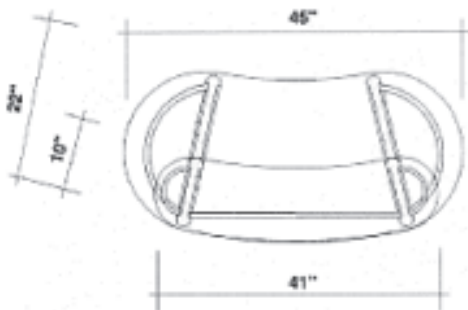

Note: Cabinet requires 2 shipping cases: 2 UF4825, 1 UF4331.

Premium Epic Oval Cabinets

22" x 45" Oval Curving Cabinet with open back

Order Number	Description	Retail Price Each	Weight
EPOC451-29	29" high desk	\$1,905.00	48 lbs.
EPOC451-36	36" high	\$1,952.00	56 lbs.
EPOC451-43	43" high	\$2,050.00	65 lbs.
SM1430	14" x 30" internal storage shelf	\$46.00	05 lbs.
30LD	Locking Door	\$241.00	13 lbs.
UF4825	48" x 25" shipping case	\$351.00	30 lbs.
UF4331	43" x 31" shipping case	\$351.00	30 lbs.

Note: Cabinet requires 2 shipping cases: 1 UF4325, 1 UF4331.

22" x 45" Oval Curving Cabinet with riser and open back

Order Number	Description	Retail Price Each	Weight
EPOC451-36-7	36" high with 7" riser -- 43" total height	\$2,048.00	70 lbs.
SMC1430	14" x 30" internal storage shelf	\$46.00	05 lbs.
22LDC	Locking Door	\$241.00	13 lbs.
UF4825	48" x 25" shipping case	\$351.00	30 lbs.
UF4331	43" x 31" shipping case	\$351.00	30 lbs.