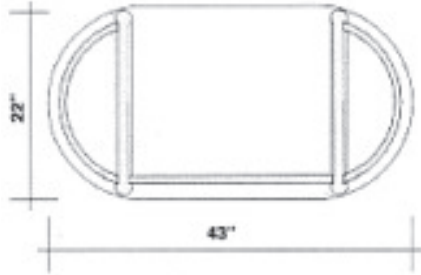

Premium Epic Oval Cabinets

22" x 43" Oval Cabinet Cabinet with open back

Order Number	Description	Retail Price Each	Weight
EPO431-29	29" high desk	\$1,255.00	47 lbs.
EPO431-36	36" high	\$1,277.00	54 lbs.
EPO431-43	43" high	\$1,363.00	64 lbs.
SM1424	14" x 24" internal storage shelf	\$46.00	05 lbs.
24LD	Locking Door	\$241.00	13 lbs.
UF4825	48" x 25" shipping case (packs 1 per case)	\$351.00	30 lbs.

22" x 43" Oval Cabinet with riser and open back

Order Number	Description	Retail Price Each	Weight
EPO431-29-14	29" high desk with 14" high riser -- 43" total height	\$2,165.00	72 lbs.
EPO431-36-7	36" high with 7" high riser -- 43" total height	\$2,188.00	68 lbs.
SM1424	14" x 24" internal storage shelf	\$46.00	05 lbs.
24LD	Locking Door	\$241.00	13 lbs.
UF4825	48" x 25" shipping case (requires 2 cases)	\$351.00	30 lbs.

Premium Epic Oval Cabinets

22" x 81" Oval Cabinet with open back

Order Number	Description	Retail Price Each	Weight
EPO812-29	29" high desk	\$1,905.00	75 lbs.
EPO812-36	36" high	\$1,952.00	85 lbs.
EPO812-43	43" high	\$2,050.00	98 lbs.
SM1430	14" x 30" internal storage shelf	\$46.00	05 lbs.
30LD	Locking Door	\$241.00	13 lbs.
UF4325	43" x 25" shipping case	\$351.00	30 lbs.
UF4331	43" x 31" shipping case	\$351.00	30 lbs.