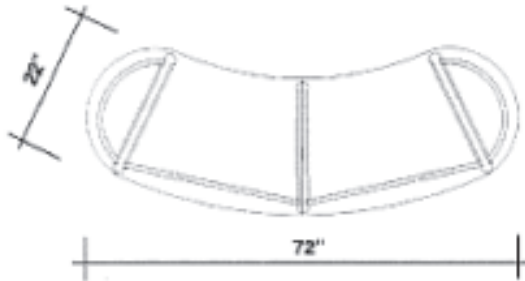

Note: Cabinet requires 2 shipping cases: 1 UF4325, 1 UF4331.

22" x 45" Oval Curving Cabinet with riser and open back

Order Number	Description	Retail Price Each	Weight
EPOC451-36-7	36" high with 7" riser -- 43" total height	\$2,048.00	70 lbs.
SMC1430	14" x 30" internal storage shelf	\$46.00	05 lbs.
22LDC	Locking Door	\$241.00	13 lbs.
UF4825	48" x 25" shipping case	\$351.00	30 lbs.
UF4331	43" x 31" shipping case	\$351.00	30 lbs.

Note: Cabinet requires 2 shipping cases: 1 UF4325, 1 UF4331.

Premium Epic Oval Cabinets

22" x 72" Oval Curving Cabinet with open back

Order Number	Description	Retail Price Each	Weight
EPOC722-36	36" high	\$1,952.00	85 lbs.
EPOC722-43	43" high	\$2,050.00	98 lbs.
SMC1430	14" x 30" internal storage shelf	\$46.00	05 lbs.
22LDC	Locking Door	\$241.00	13 lbs.
UF4325	43" x 25" shipping case	\$351.00	30 lbs.
UF4331	43" x 31" shipping case	\$351.00	30 lbs.