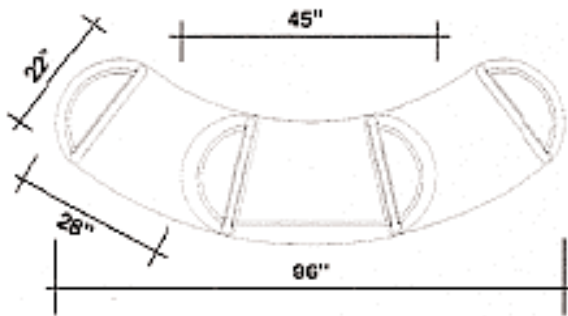

Note: Cabinet requires 4 shipping cases: 3 UF4325, 1 UF4331.

22" x 96" Oval Curving Cabinet with riser and open back

Order Number	Description	Retail Price Each	Weight
EPOC963-36-7	36" high with 7" high riser -- 43" total height	\$4,594.00	147 lbs.
SMC1430	14" x 30" internal storage shelf	\$46.00	05 lbs.
22LDC	Locking Door	\$241.00	13 lbs.
UF4325	43" x 25" shipping case	\$351.00	30 lbs.
UF4331	43" x 31" shipping case	\$351.00	30 lbs.

Note: Cabinet requires 4 shipping cases: 3 UF4325, 1 UF4331.

Premium Epic Oval Cabinets

22" x 72" Oval Curving Multi-Level Cabinet with open back

Order Number	Description	Retail Price Each	Weight
EPOCM721CR	43" high with right extension at 36" high	\$2,331.00	102 lbs.
EPOCM721CL	43" high with left extension at 36" high	\$2,331.00	102 lbs.
SMC1430	14" x 30" internal storage shelf	\$46.00	05 lbs.
22LDC	Locking Door	\$241.00	13 lbs.
UF4325	43" x 25" shipping case	\$351.00	30 lbs.
UF4331	43" x 31" shipping case	\$351.00	30 lbs.

Note: Cabinet requires 2 shipping cases: 1 UF4325, 1 UF4331.

22" x 72" Oval Curving Multi-Level Cabinet with open back

Order Number	Description	Retail Price Each	Weight
EPOCM961	43" high with extensions at 36" high	\$3,300.00	139 lbs.
SMC1430	14" x 30" internal storage shelf	\$46.00	05 lbs.
22LDC	Locking Door	\$241.00	13 lbs.
UF4325	43" x 25" shipping case	\$351.00	30 lbs.
UF4825	48" x 25" shipping case	\$351.00	30 lbs.
UF4331	43" x 31" shipping case	\$351.00	30 lbs.