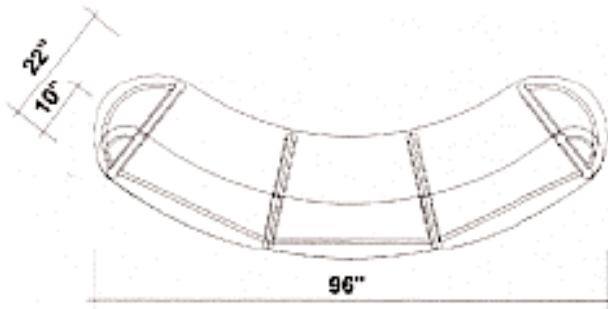

Note: Cabinet requires 3 shipping cases: 2 UF4325, 1 UF4331.

Premium Epic Oval Cabinets

22" x 96" Oval Curving Cabinet with open back

Order Number	Description	Retail Price Each	Weight
EPOC963-36	36" high	\$2,604.00	113 lbs.
EPOC963-43	43" high	\$2,725.00	129 lbs.
SMC1430	14" x 30" internal storage shelf	\$46.00	05 lbs.
22LDC	Locking Door	\$241.00	13 lbs.
UF4325	43" x 25" shipping case	\$351.00	30 lbs.
UF4331	43" x 31" shipping case	\$351.00	30 lbs.

Note: Cabinet requires 4 shipping cases: 3 UF4325, 1 UF4331.

22" x 96" Oval Curving Cabinet with riser and open back

Order Number	Description	Retail Price Each	Weight
EPOC963-36-7	36" high with 7" high riser -- 43" total height	\$4,594.00	147 lbs.
SMC1430	14" x 30" internal storage shelf	\$46.00	05 lbs.
22LDC	Locking Door	\$241.00	13 lbs.
UF4325	43" x 25" shipping case	\$351.00	30 lbs.
UF4331	43" x 31" shipping case	\$351.00	30 lbs.