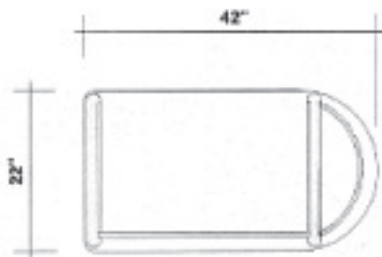

Note: Cabinet requires 2 shipping cases: 1 UF4325, 1 UF4331.

22" x 72" Oval Curving Multi-Level Cabinet with open back

Order Number	Description	Retail Price Each	Weight
EPOCM961	43" high with extensions at 36" high	\$3,300.00	139 lbs.
SMC1430	14" x 30" internal storage shelf	\$46.00	05 lbs.
22LDC	Locking Door	\$241.00	13 lbs.
UF4325	43" x 25" shipping case	\$351.00	30 lbs.
UF4825	48" x 25" shipping case	\$351.00	30 lbs.
UF4331	43" x 31" shipping case	\$351.00	30 lbs.

Note: Cabinet requires 3 shipping cases: 1 UF4325, 1 UF4825, 1 UF4331.

Premium Epic Oval Cabinets

22" x 96" Oval Curving Multi-Level Cabinet with open back

Order Number	Description	Retail Price Each	Weight
EPOCM963	43" high with two extensions at 36" high	\$3,238.00	139 lbs.
SMC1430	14" x 30" internal storage shelf	\$46.00	05 lbs.
22LDC	Locking Door	\$241.00	13 lbs.
UF4325	43" x 25" shipping case	\$351.00	30 lbs.
UF4825	48" x 25" shipping case	\$351.00	30 lbs.
UF4331	43" x 31" shipping case	\$351.00	30 lbs.

Note: Cabinet requires 3 shipping cases: 1 UF4325, 1 UF4825, 1 UF4331.

22" x 45" Oval Curving Cabinet with open back

Order Number	Description	Retail Price Each	Weight
EPHO421-29	29" high desk	\$1,094.00	43 lbs.
EPHO421-36	36" high	\$1,117.00	48 lbs.
EPHO421-43	43" high	\$1,178.00	57 lbs.
SM1430	14" x 30" internal storage shelf	\$46.00	05 lbs.
30LD	Locking Door	\$241.00	13 lbs.
UF4331	43" x 31" shipping case (packs 1 per case)	\$351.00	30 lbs.