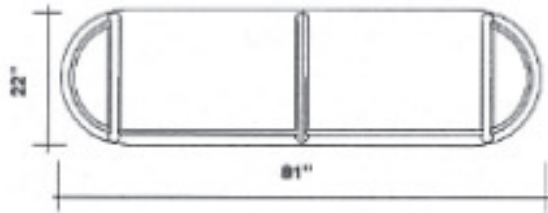

Premium Epic Oval Cabinets

22" x 43" Oval Cabinet Cabinet with open back

Order Number	Description	Retail Price Each	Weight
EPO431-29	29" high desk	\$1,255.00	47 lbs.
EPO431-36	36" high	\$1,277.00	54 lbs.
EPO431-43	43" high	\$1,363.00	64 lbs.
SM1424	14" x 24" internal storage shelf	\$46.00	05 lbs.
24LD	Locking Door	\$241.00	13 lbs.
UF4825	48" x 25" shipping case (packs 1 per case)	\$351.00	30 lbs.

22" x 43" Oval Cabinet with riser and open back

Order Number	Description	Retail Price Each	Weight
EPO431-29-14	29" high desk with 14" high riser -- 43" total height	\$2,165.00	72 lbs.
EPO431-36-7	36" high with 7" high riser -- 43" total height	\$2,188.00	68 lbs.
SM1424	14" x 24" internal storage shelf	\$46.00	05 lbs.
24LD	Locking Door	\$241.00	13 lbs.
UF4825	48" x 25" shipping case (requires 2 cases)	\$351.00	30 lbs.

Premium Epic Oval Cabinets

22" x 81" Oval Cabinet with open back

Order Number	Description	Retail Price Each	Weight
EPO812-29	29" high desk	\$1,905.00	75 lbs.
EPO812-36	36" high	\$1,952.00	85 lbs.
EPO812-43	43" high	\$2,050.00	98 lbs.
SM1430	14" x 30" internal storage shelf	\$46.00	05 lbs.
30LD	Locking Door	\$241.00	13 lbs.
UF4325	43" x 25" shipping case	\$351.00	30 lbs.
UF4331	43" x 31" shipping case	\$351.00	30 lbs.