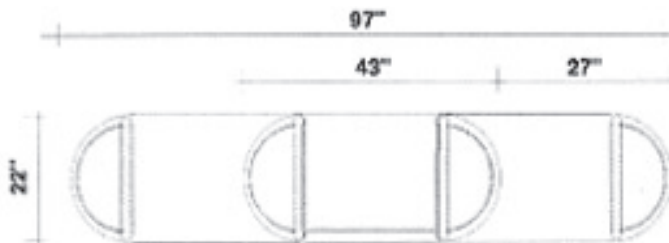

Note: Cabinet requires 2 shipping cases: 1 UF4325, 1 UF4331.

22" x 81" Oval Cabinet with riser and open back

Order Number	Description	Retail Price Each	Weight
EPO812-29-14	29" high desk with 14" high riser -- 43" total height	\$3,361.00	116 lbs.
EPO812-36-7	36" high with 7" high riser -- 43" total height	\$3,408.00	110 lbs.
SM1430	14" x 30" internal storage shelf	\$46.00	05 lbs.
30LD	Locking Door	\$241.00	13 lbs.
UF4325	43" x 25" shipping case	\$351.00	30 lbs.
UF4331	43" x 31" shipping case	\$351.00	30 lbs.

Note: Cabinet requires 3 shipping cases: 2 UF4325, 1 UF4331.

Premium Epic Oval Cabinets

22" x 70" Oval Cabinet with open back

Order Number	Description	Retail Price Each	Weight
EPOM702	43" high with extension at 36" high	\$2,300.00	100 lbs.
SM1424	14" x 24" internal storage shelf	\$46.00	05 lbs.
24LD	Locking Door	\$241.00	13 lbs.
UF4825	48" x 25" shipping case	\$351.00	30 lbs.
UF4331	43" x 31" shipping case	\$351.00	30 lbs.

Note: Cabinet requires 2 shipping cases: 1 UF4825, 1 UF4331.

22" x 97" Oval Cabinet with open back

Order Number	Description	Retail Price Each	Weight
EPOM973	43" high with extensions at 36" high	\$3,238.00	137 lbs.
SM1424	14" x 24" internal storage shelf	\$46.00	05 lbs.
24LD	Locking Door	\$241.00	13 lbs.
UF4825	48" x 25" shipping case	\$351.00	30 lbs.
UF4331	43" x 31" shipping case	\$351.00	30 lbs.