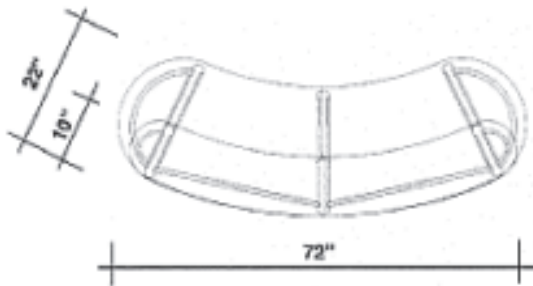

Note: Cabinet requires 2 shipping cases: 1 UF4325, 1 UF4331.

22" x 45" Oval Curving Cabinet with riser and open back

Order Number	Description	Retail Price Each	Weight
EPOC451-36-7	36" high with 7" riser -- 43" total height	\$2,048.00	70 lbs.
SMC1430	14" x 30" internal storage shelf	\$46.00	05 lbs.
22LDC	Locking Door	\$241.00	13 lbs.
UF4825	48" x 25" shipping case	\$351.00	30 lbs.
UF4331	43" x 31" shipping case	\$351.00	30 lbs.

Note: Cabinet requires 2 shipping cases: 1 UF4325, 1 UF4331.

Premium Epic Oval Cabinets

22" x 72" Oval Curving Cabinet with open back

Order Number	Description	Retail Price Each	Weight
EPOC722-36	36" high	\$1,952.00	85 lbs.
EPOC722-43	43" high	\$2,050.00	98 lbs.
SMC1430	14" x 30" internal storage shelf	\$46.00	05 lbs.
22LDC	Locking Door	\$241.00	13 lbs.
UF4325	43" x 25" shipping case	\$351.00	30 lbs.
UF4331	43" x 31" shipping case	\$351.00	30 lbs.

Note: Cabinet requires 2 shipping cases: 1 UF4325, 1 UF4331.

22" x 72" Oval Curving Cabinet with riser and open back

Order Number	Description	Retail Price Each	Weight
EPOC722-36-7	36" high with 7" high riser -- 43" total height	\$3,408.00	110 lbs.
SMC1430	14" x 30" internal storage shelf	\$46.00	05 lbs.
22LDC	Locking Door	\$241.00	13 lbs.
UF4325	43" x 25" shipping case	\$351.00	30 lbs.
UF4331	43" x 31" shipping case	\$351.00	30 lbs.