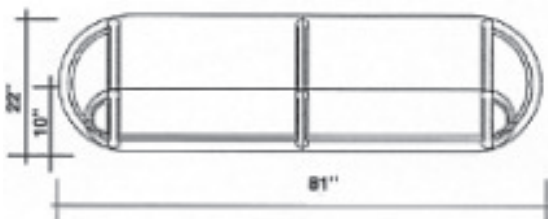

Premium Epic Oval Cabinets

22" x 43" Oval Cabinet Cabinet with open back

Order Number	Description	Retail Price Each	Weight
EPO431-29	29" high desk	\$1,255.00	47 lbs.
EPO431-36	36" high	\$1,277.00	54 lbs.
EPO431-43	43" high	\$1,363.00	64 lbs.
SM1424	14" x 24" internal storage shelf	\$46.00	05 lbs.
24LD	Locking Door	\$241.00	13 lbs.
UF4825	48" x 25" shipping case (packs 1 per case)	\$351.00	30 lbs.

22" x 43" Oval Cabinet with riser and open back

Order Number	Description	Retail Price Each	Weight
EPO431-29-14	29" high desk with 14" high riser -- 43" total height	\$2,165.00	72 lbs.
EPO431-36-7	36" high with 7" high riser -- 43" total height	\$2,188.00	68 lbs.
SM1424	14" x 24" internal storage shelf	\$46.00	05 lbs.
24LD	Locking Door	\$241.00	13 lbs.
UF4825	48" x 25" shipping case (requires 2 cases)	\$351.00	30 lbs.

Premium Epic Oval Cabinets

22" x 81" Oval Cabinet with open back

Order Number	Description	Retail Price Each	Weight
EPO812-29	29" high desk	\$1,905.00	75 lbs.
EPO812-36	36" high	\$1,952.00	85 lbs.
EPO812-43	43" high	\$2,050.00	98 lbs.
SM1430	14" x 30" internal storage shelf	\$46.00	05 lbs.
30LD	Locking Door	\$241.00	13 lbs.
UF4325	43" x 25" shipping case	\$351.00	30 lbs.
UF4331	43" x 31" shipping case	\$351.00	30 lbs.

Note: Cabinet requires 2 shipping cases: 1 UF4325, 1 UF4331.

22" x 81" Oval Cabinet with riser and open back

Order Number	Description	Retail Price Each	Weight
EPO812-29-14	29" high desk with 14" high riser -- 43" total height	\$3,361.00	116 lbs.
EPO812-36-7	36" high with 7" high riser -- 43" total height	\$3,408.00	110 lbs.
SM1430	14" x 30" internal storage shelf	\$46.00	05 lbs.
30LD	Locking Door	\$241.00	13 lbs.
UF4325	43" x 25" shipping case	\$351.00	30 lbs.
UF4331	43" x 31" shipping case	\$351.00	30 lbs.