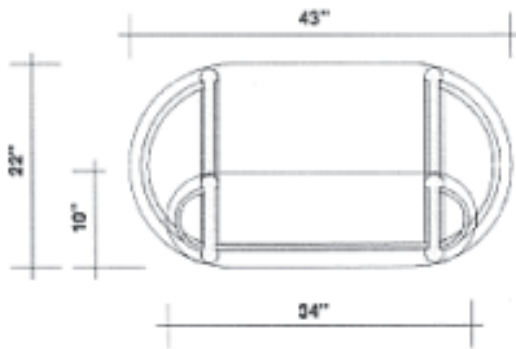

Premium Epic Oval Cabinets

22" x 43" Oval Cabinet Cabinet with open back

Order Number	Description	Retail Price Each	Weight
EPO431-29	29" high desk	\$1,255.00	47 lbs.
EPO431-36	36" high	\$1,277.00	54 lbs.
EPO431-43	43" high	\$1,363.00	64 lbs.
SM1424	14" x 24" internal storage shelf	\$46.00	05 lbs.
24LD	Locking Door	\$241.00	13 lbs.
UF4825	48" x 25" shipping case (packs 1 per case)	\$351.00	30 lbs.

22" x 43" Oval Cabinet with riser and open back

Order Number	Description	Retail Price Each	Weight
EPO431-29-14	29" high desk with 14" high riser -- 43" total height	\$2,165.00	72 lbs.
EPO431-36-7	36" high with 7" high riser -- 43" total height	\$2,188.00	68 lbs.
SM1424	14" x 24" internal storage shelf	\$46.00	05 lbs.
24LD	Locking Door	\$241.00	13 lbs.
UF4825	48" x 25" shipping case (requires 2 cases)	\$351.00	30 lbs.