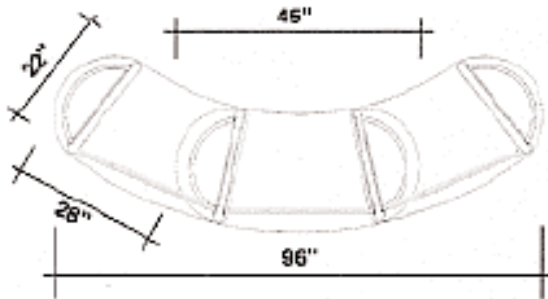

Note: Cabinet requires 4 shipping cases: 3 UF4325, 1 UF4331.

Premium Epic Oval Cabinets

22" x 72" Oval Curving Multi-Level Cabinet with open back

Order Number	Description	Retail Price Each	Weight
EPOCM721CR	43" high with right extension at 36" high	\$2,331.00	102 lbs.
EPOCM721CL	43" high with left extension at 36" high	\$2,331.00	102 lbs.
SMC1430	14" x 30" internal storage shelf	\$46.00	05 lbs.
22LDC	Locking Door	\$241.00	13 lbs.
UF4325	43" x 25" shipping case	\$351.00	30 lbs.
UF4331	43" x 31" shipping case	\$351.00	30 lbs.

Note: Cabinet requires 2 shipping cases: 1 UF4325, 1 UF4331.

22" x 72" Oval Curving Multi-Level Cabinet with open back

Order Number	Description	Retail Price Each	Weight
EPOCM961	43" high with extensions at 36" high	\$3,300.00	139 lbs.
SMC1430	14" x 30" internal storage shelf	\$46.00	05 lbs.
22LDC	Locking Door	\$241.00	13 lbs.
UF4325	43" x 25" shipping case	\$351.00	30 lbs.
UF4825	48" x 25" shipping case	\$351.00	30 lbs.
UF4331	43" x 31" shipping case	\$351.00	30 lbs.

Note: Cabinet requires 3 shipping cases: 1 UF4325, 1 UF4825, 1 UF4331.

Premium Epic Oval Cabinets

22" x 96" Oval Curving Multi-Level Cabinet with open back

Order Number	Description	Retail Price Each	Weight
EPOCM963	43" high with two extensions at 36" high	\$3,238.00	139 lbs.
SMC1430	14" x 30" internal storage shelf	\$46.00	05 lbs.
22LDC	Locking Door	\$241.00	13 lbs.
UF4325	43" x 25" shipping case	\$351.00	30 lbs.
UF4825	48" x 25" shipping case	\$351.00	30 lbs.
UF4331	43" x 31" shipping case	\$351.00	30 lbs.