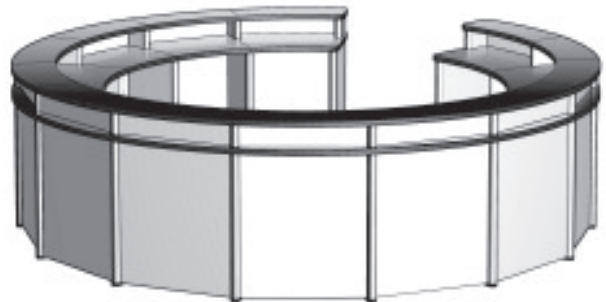

Premium Epic Corners

108" x 108" Rectangular Kiosk with open back

Order Number	Description	Retail Price Each	Weight
EPK90108-36	36" high	\$7,646.00	324 lbs.
EPK90108-43	43" high	\$7,981.00	369 lbs.
SM1430	14" x 30" internal storage shelf	\$46.00	05 lbs.
30LD	locking door	\$296.00	13 lbs.
UF4325	43" x 25" shipping case	\$351.00	30 lbs.
UF4331	43" x 31" shipping case	\$351.00	30 lbs.

Note: Cabinet requires 9 shipping cases: 7 UF4325, 2 UF4331. (Or 2 UF4848 Jumbo shipping cases.)

108" x 108" Rectangular Kiosk with riser and open back

Order Number	Description	Retail Price Each	Weight
EPK90108-36-7	36" high with 7" high riser -- 43" total height	\$13,827.00	435 lbs.
SM1430	14" x 30" internal storage shelf	\$46.00	05 lbs.
30LD	locking door	\$296.00	13 lbs.
UF4325	43" x 25" shipping case	\$351.00	30 lbs.
UF4331	43" x 31" shipping case	\$351.00	30 lbs.

Note: Cabinet requires 12 shipping cases: 9 UF4325, 3 UF4331. (Or 3 UF4848 Jumbo shipping cases.)

Premium Epic Corners

146" Diameter Curving Kiosk with open back

Order Number	Description	Retail Price Each	Weight
EPK14613-36	36" high	\$8,780.00	376 lbs.
EPK14613-43	43" high	\$9,108.00	427 lbs.
SMC1430	14" x 30" internal storage shelf	\$46.00	05 lbs.
22LDC	locking door	\$296.00	13 lbs.
UF4325	43" x 25" shipping case	\$351.00	30 lbs.
UF4331	43" x 31" shipping case	\$351.00	30 lbs.

Note: Cabinet requires 15 shipping cases: 12 UF4325, 3 UF4331. (Or 3 UF4848 Jumbo shipping cases.)

146" Diameter Curving Kiosk with riser and open back

Order Number	Description	Retail Price Each	Weight
EPK14613-36-7	36" high with 7" high riser -- 43" total height	\$15,963.00	505 lbs.
SMC1430	14" x 30" internal storage shelf	\$46.00	05 lbs.
22LDC	locking door	\$296.00	13 lbs.
UF4325	43" x 25" shipping case	\$351.00	30 lbs.
UF4331	43" x 31" shipping case	\$351.00	30 lbs.