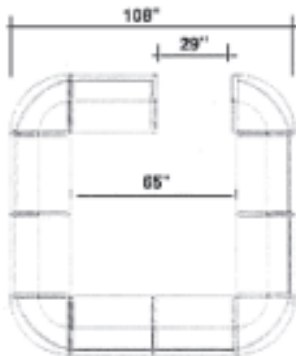

Premium Epic Corners

108" x 108" Rectangular Kiosk with open back

Order Number	Description	Retail Price Each	Weight
EPK90108-36	36" high	\$7,646.00	324 lbs.
EPK90108-43	43" high	\$7,981.00	369 lbs.
SM1430	14" x 30" internal storage shelf	\$46.00	05 lbs.
30LD	locking door	\$296.00	13 lbs.
UF4325	43" x 25" shipping case	\$351.00	30 lbs.
UF4331	43" x 31" shipping case	\$351.00	30 lbs.

Note: Cabinet requires 9 shipping cases: 7 UF4325, 2 UF4331. (Or 2 UF4848 Jumbo shipping cases.)

108" x 108" Rectangular Kiosk with riser and open back

Order Number	Description	Retail Price Each	Weight
EPK90108-36-7	36" high with 7" high riser -- 43" total height	\$13,827.00	435 lbs.
SM1430	14" x 30" internal storage shelf	\$46.00	05 lbs.
30LD	locking door	\$296.00	13 lbs.
UF4325	43" x 25" shipping case	\$351.00	30 lbs.
UF4331	43" x 31" shipping case	\$351.00	30 lbs.

Note: Cabinet requires 12 shipping cases: 9 UF4325, 3 UF4331. (Or 3 UF4848 Jumbo shipping cases.)

Premium Epic Corners

146" Diameter Curving Kiosk with open back

Order Number	Description	Retail Price Each	Weight
EPK14613-36	36" high	\$8,780.00	376 lbs.
EPK14613-43	43" high	\$9,108.00	427 lbs.
SMC1430	14" x 30" internal storage shelf	\$46.00	05 lbs.
22LDC	locking door	\$296.00	13 lbs.
UF4325	43" x 25" shipping case	\$351.00	30 lbs.
UF4331	43" x 31" shipping case	\$351.00	30 lbs.

Note: Cabinet requires 15 shipping cases: 12 UF4325, 3 UF4331. (Or 3 UF4848 Jumbo shipping cases.)

146" Diameter Curving Kiosk with riser and open back

Order Number	Description	Retail Price Each	Weight
EPK14613-36-7	36" high with 7" high riser -- 43" total height	\$15,963.00	505 lbs.
SMC1430	14" x 30" internal storage shelf	\$46.00	05 lbs.
22LDC	locking door	\$296.00	13 lbs.
UF4325	43" x 25" shipping case	\$351.00	30 lbs.
UF4331	43" x 31" shipping case	\$351.00	30 lbs.