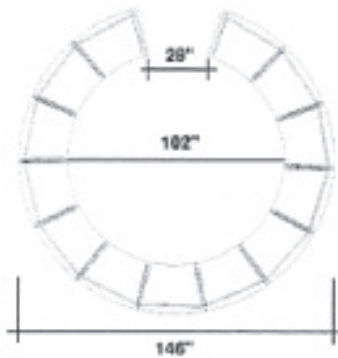

Premium Epic Corners

108" x 108" Rectangular Kiosk with open back

Order Number	Description	Retail Price Each	Weight
EPK90108-36	36" high	\$7,646.00	324 lbs.
EPK90108-43	43" high	\$7,981.00	369 lbs.
SM1430	14" x 30" internal storage shelf	\$46.00	05 lbs.
30LD	locking door	\$296.00	13 lbs.
UF4325	43" x 25" shipping case	\$351.00	30 lbs.
UF4331	43" x 31" shipping case	\$351.00	30 lbs.

Note: Cabinet requires 9 shipping cases: 7 UF4325, 2 UF4331. (Or 2 UF4848 Jumbo shipping cases.)

108" x 108" Rectangular Kiosk with riser and open back

Order Number	Description	Retail Price Each	Weight
EPK90108-36-7	36" high with 7" high riser -- 43" total height	\$13,827.00	435 lbs.
SM1430	14" x 30" internal storage shelf	\$46.00	05 lbs.
30LD	locking door	\$296.00	13 lbs.
UF4325	43" x 25" shipping case	\$351.00	30 lbs.
UF4331	43" x 31" shipping case	\$351.00	30 lbs.

Note: Cabinet requires 12 shipping cases: 9 UF4325, 3 UF4331. (Or 3 UF4848 Jumbo shipping cases.)

Premium Epic Corners

146" Diameter Curving Kiosk with open back

Order Number	Description	Retail Price Each	Weight
EPK14613-36	36" high	\$8,780.00	376 lbs.
EPK14613-43	43" high	\$9,108.00	427 lbs.
SMC1430	14" x 30" internal storage shelf	\$46.00	05 lbs.
22LDC	locking door	\$296.00	13 lbs.
UF4325	43" x 25" shipping case	\$351.00	30 lbs.
UF4331	43" x 31" shipping case	\$351.00	30 lbs.

Note: Cabinet requires 15 shipping cases: 12 UF4325, 3 UF4331. (Or 3 UF4848 Jumbo shipping cases.)

146" Diameter Curving Kiosk with riser and open back

Order Number	Description	Retail Price Each	Weight
EPK14613-36-7	36" high with 7" high riser -- 43" total height	\$15,963.00	505 lbs.
SMC1430	14" x 30" internal storage shelf	\$46.00	05 lbs.
22LDC	locking door	\$296.00	13 lbs.
UF4325	43" x 25" shipping case	\$351.00	30 lbs.
UF4331	43" x 31" shipping case	\$351.00	30 lbs.