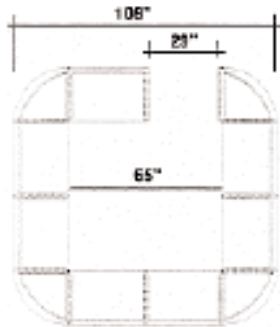

Premium Epic Corners

108" x 108" Rectangular Kiosk with open back

Order Number	Description	Retail Price Each	Weight
EPK90108-36	36" high	\$7,646.00	324 lbs.
EPK90108-43	43" high	\$7,981.00	369 lbs.
SM1430	14" x 30" internal storage shelf	\$46.00	05 lbs.
30LD	locking door	\$296.00	13 lbs.
UF4325	43" x 25" shipping case	\$351.00	30 lbs.
UF4331	43" x 31" shipping case	\$351.00	30 lbs.

Note: Cabinet requires 9 shipping cases: 7 UF4325, 2 UF4331. (Or 2 UF4848 Jumbo shipping cases.)

108" x 108" Rectangular Kiosk with riser and open back

Order Number	Description	Retail Price Each	Weight
EPK90108-36-7	36" high with 7" high riser -- 43" total height	\$13,827.00	435 lbs.
SM1430	14" x 30" internal storage shelf	\$46.00	05 lbs.
30LD	locking door	\$296.00	13 lbs.
UF4325	43" x 25" shipping case	\$351.00	30 lbs.
UF4331	43" x 31" shipping case	\$351.00	30 lbs.

Note: Cabinet requires 12 shipping cases: 9 UF4325, 3 UF4331. (Or 3 UF4848 Jumbo shipping cases.)

Premium Epic Corners

146" Diameter Curving Kiosk with open back

Order Number	Description	Retail Price Each	Weight
EPK14613-36	36" high	\$8,780.00	376 lbs.
EPK14613-43	43" high	\$9,108.00	427 lbs.
SMC1430	14" x 30" internal storage shelf	\$46.00	05 lbs.
22LDC	locking door	\$296.00	13 lbs.
UF4325	43" x 25" shipping case	\$351.00	30 lbs.
UF4331	43" x 31" shipping case	\$351.00	30 lbs.

Note: Cabinet requires 15 shipping cases: 12 UF4325, 3 UF4331. (Or 3 UF4848 Jumbo shipping cases.)

146" Diameter Curving Kiosk with riser and open back

Order Number	Description	Retail Price Each	Weight
EPK14613-36-7	36" high with 7" high riser -- 43" total height	\$15,963.00	505 lbs.
SMC1430	14" x 30" internal storage shelf	\$46.00	05 lbs.
22LDC	locking door	\$296.00	13 lbs.
UF4325	43" x 25" shipping case	\$351.00	30 lbs.
UF4331	43" x 31" shipping case	\$351.00	30 lbs.